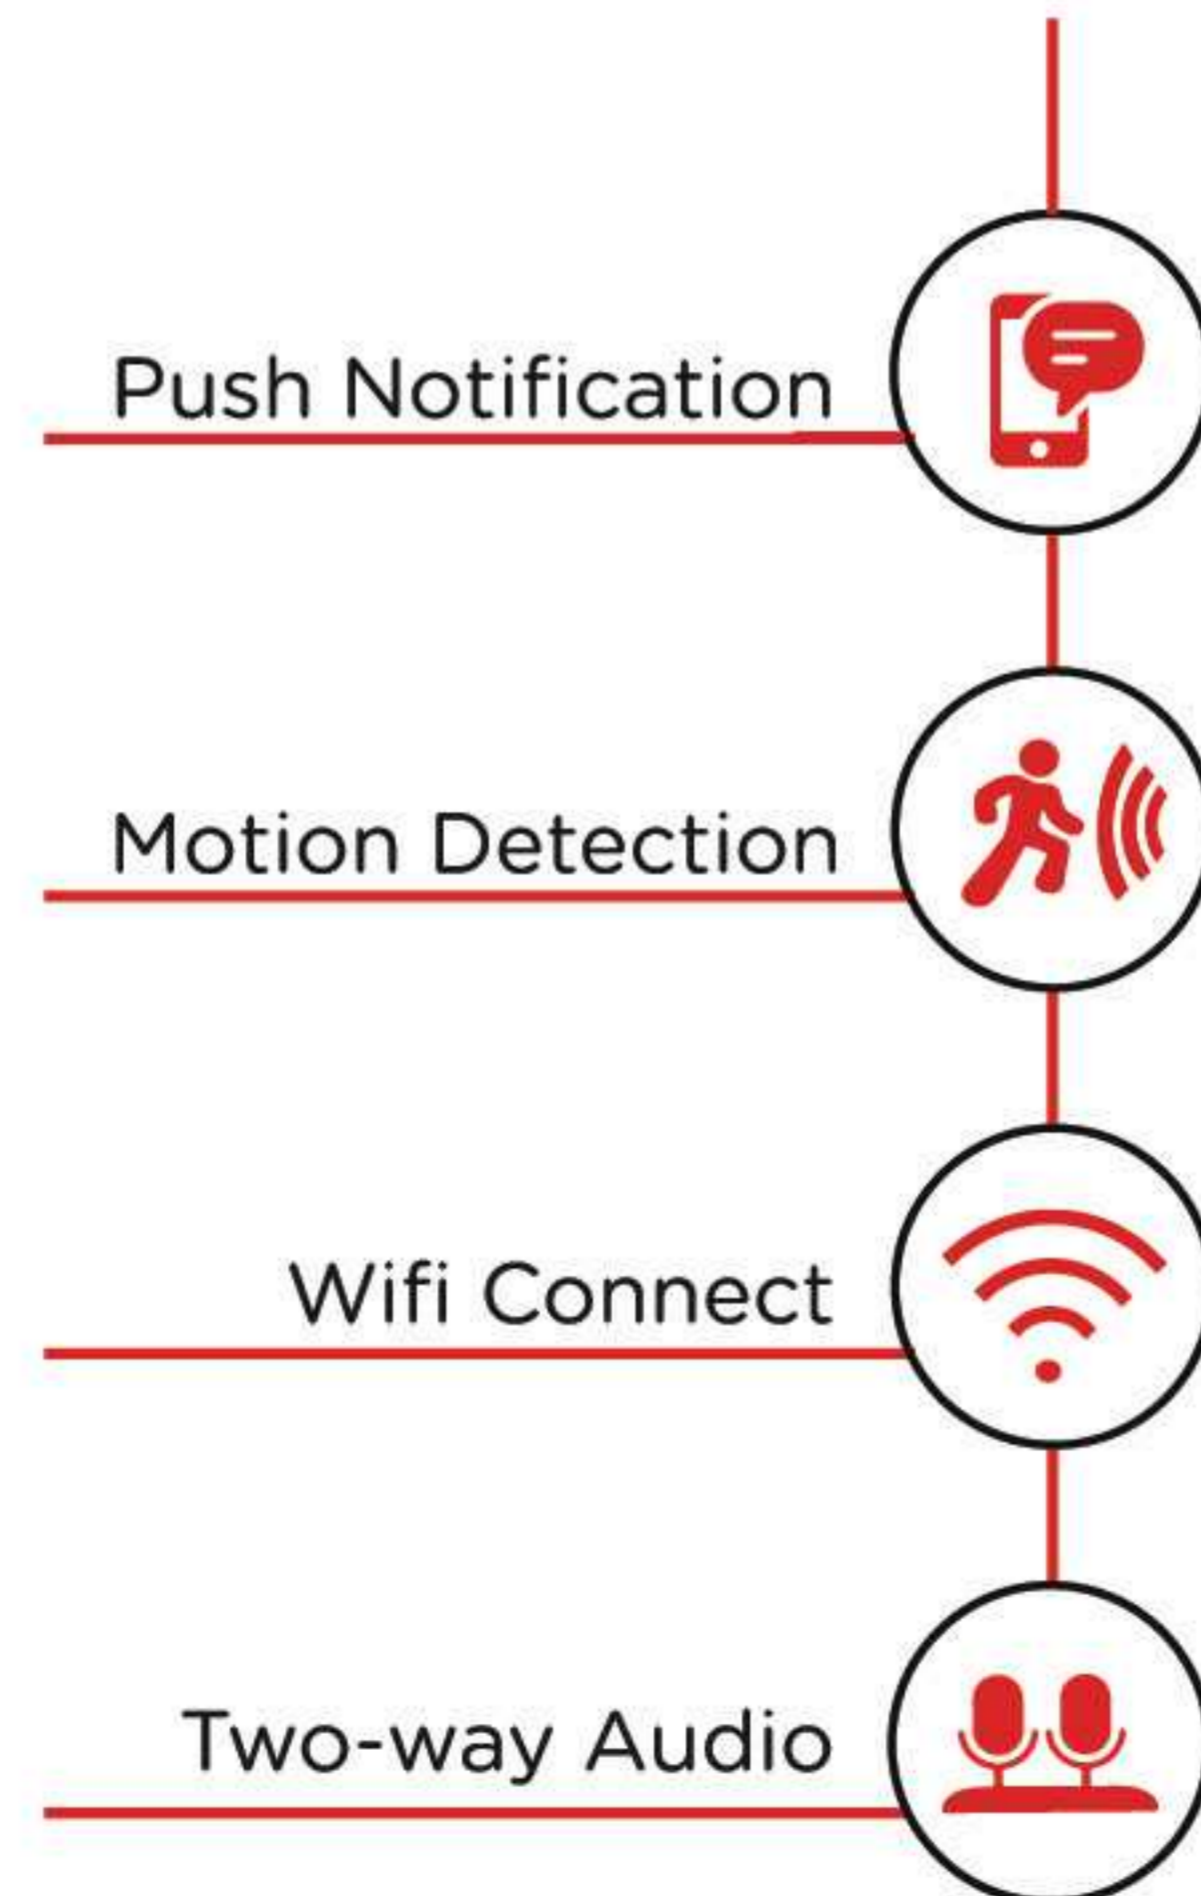

A33

- * Hidden lens privacy Camera
- * Lens 3.6mm(6mm/8mm optional)
- * Resolution 2MP(1920*1080P)
- * Compression H.264
- * Operation Free smart App
- * Two-way audio
- * Push notification
- * TF storage Max 128G
- * Cloud storage support Amazon Alexa, Google home (need subscribe)

Indoor PTZ Camera

Watch Over Your Entire Property
Protect your home with APEXIS camera
Crystal-clear HD video

A311

A37

- * Lens 3.6mm(6mm/8mm optional)
- * Resolution 2MP(1920*1080P)
- * Pan/Tilt Angle Pan:355° Tilt: 120°
- * Infrared night vision Max 10 meters
- * Compression H.264
- * Operation Free smart App
- * Automatic tracking
- * TF storage Max 128G
- * Cloud storage support Amazon Alexa, Google home (need subscribe)

A39

A310

- * Lens 3.6mm(6mm/8mm optional)
- * Resolution 2MP(1920*1080P)
- * Pan/Tilt Angle Pan:355° Tilt: 120°
- * Infrared night vision Max 10 meters
- * Compression H.264
- * Operation Free smart App
- * Automatic tracking
- * TF storage Max 128G
- * Cloud storage support Amazon Alexa, Google home (need subscribe)

- * Lens 3.6mm(6mm/8mm optional)
- * Resolution 2MP(1920*1080P)
- * Pan/Tilt Angle Pan:355° Tilt: 120°
- * Infrared night vision Max 10 meters
- * Compression H.264
- * Operation Free smart App
- * Automatic tracking
- * TF storage Max 128G
- * Cloud storage support Amazon Alexa, Google home (need subscribe)