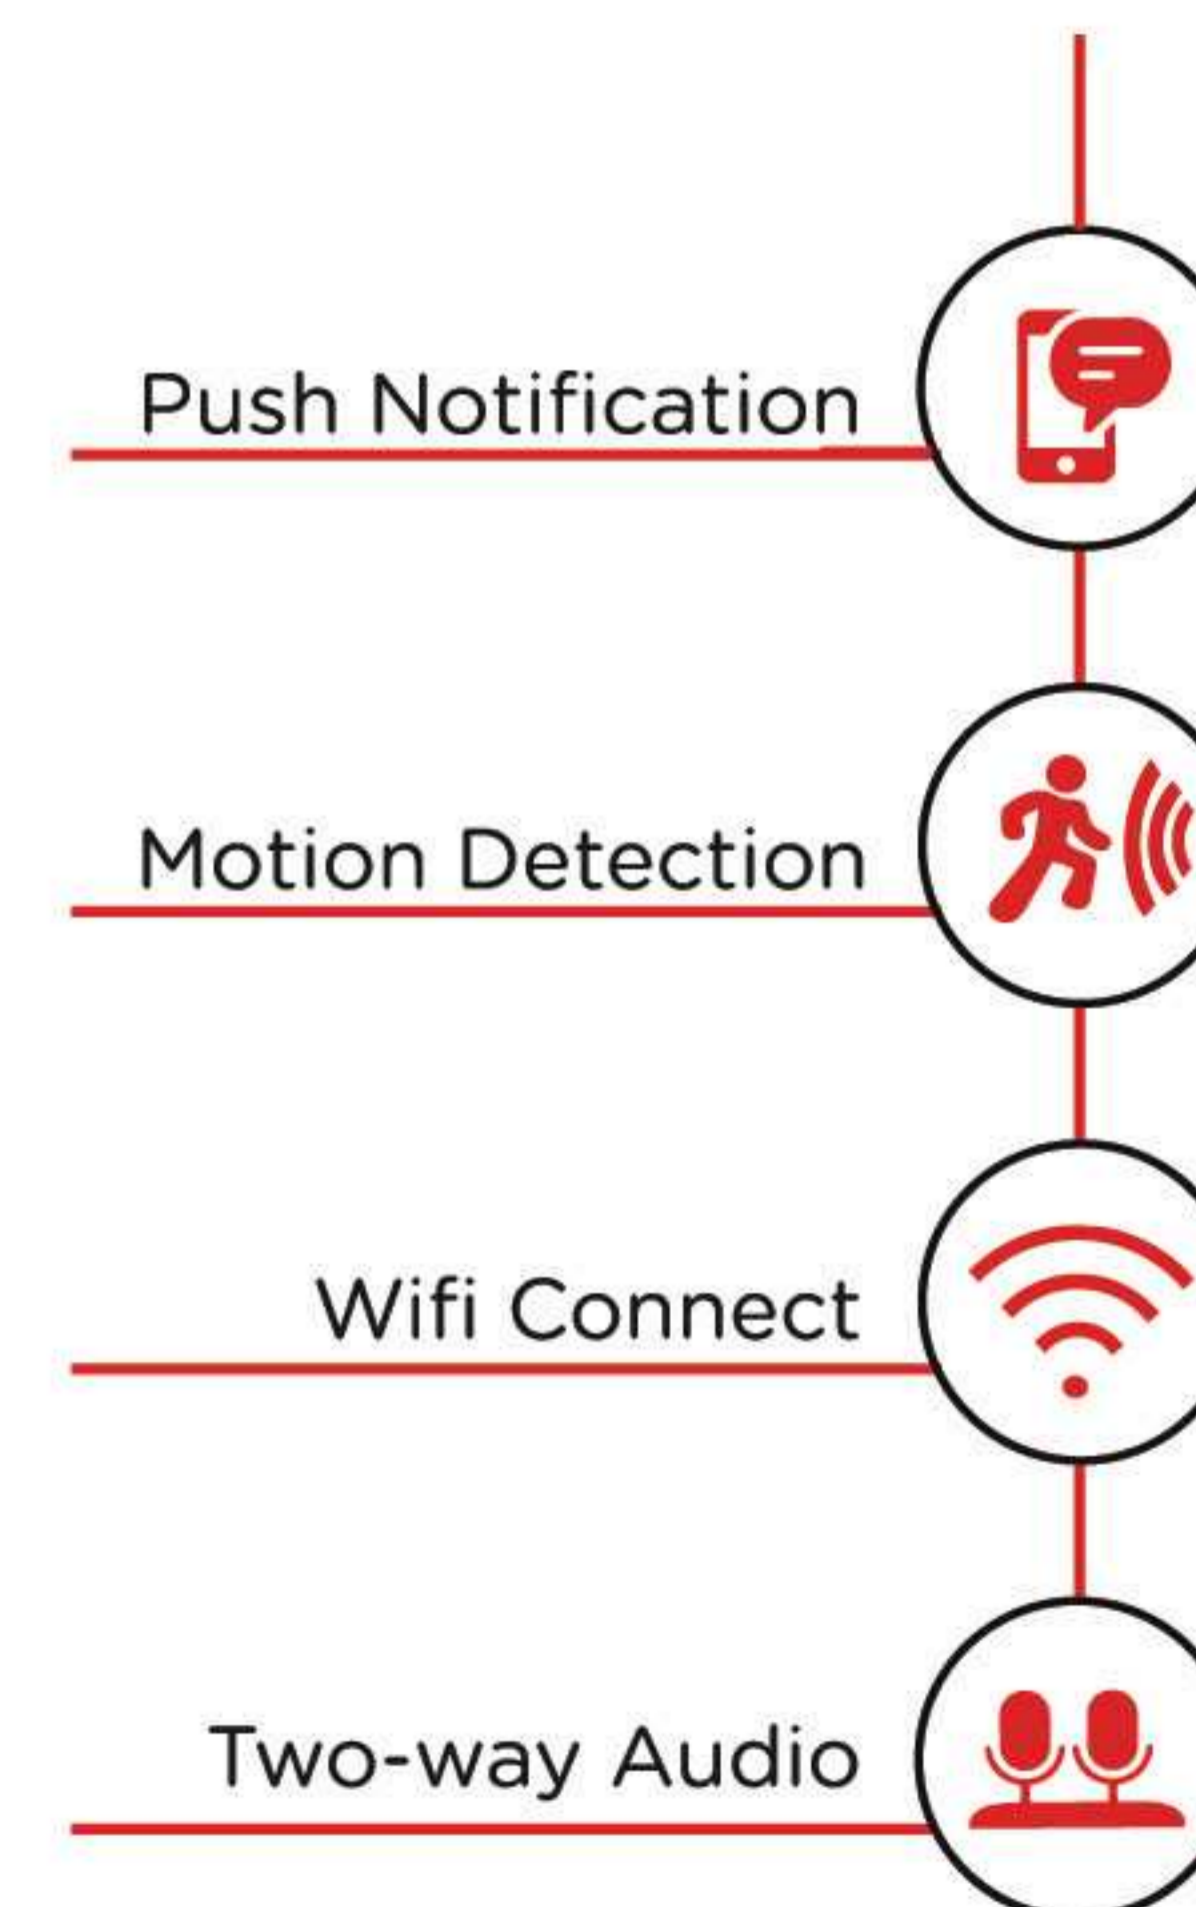

A35

- Lens 3.6mm(6mm/8mm optional)
- Resolution 2MP(1920*1080P)
- Pan/Tilt Angle Pan:355° Tilt: 120°
- Infrared night vision Max 10 meters
- Compression H.264
- Operation Free smart App
- Automatic tracking
- TF storage Max 128G
- Cloud storage support Amazon Alexa, Google home (need subscribe)

A23

- Lens 3.6mm(6mm/8mm optional)
- Resolution 2MP(1920*1080P)
- Compression H.264
- WiFi protocol 2.4G
- Two-way audio Support
- Push notification
- TF storage Max 128G
- Cloud storage Tuya, Amazon Alexa, Google home (need subscribe)

A22