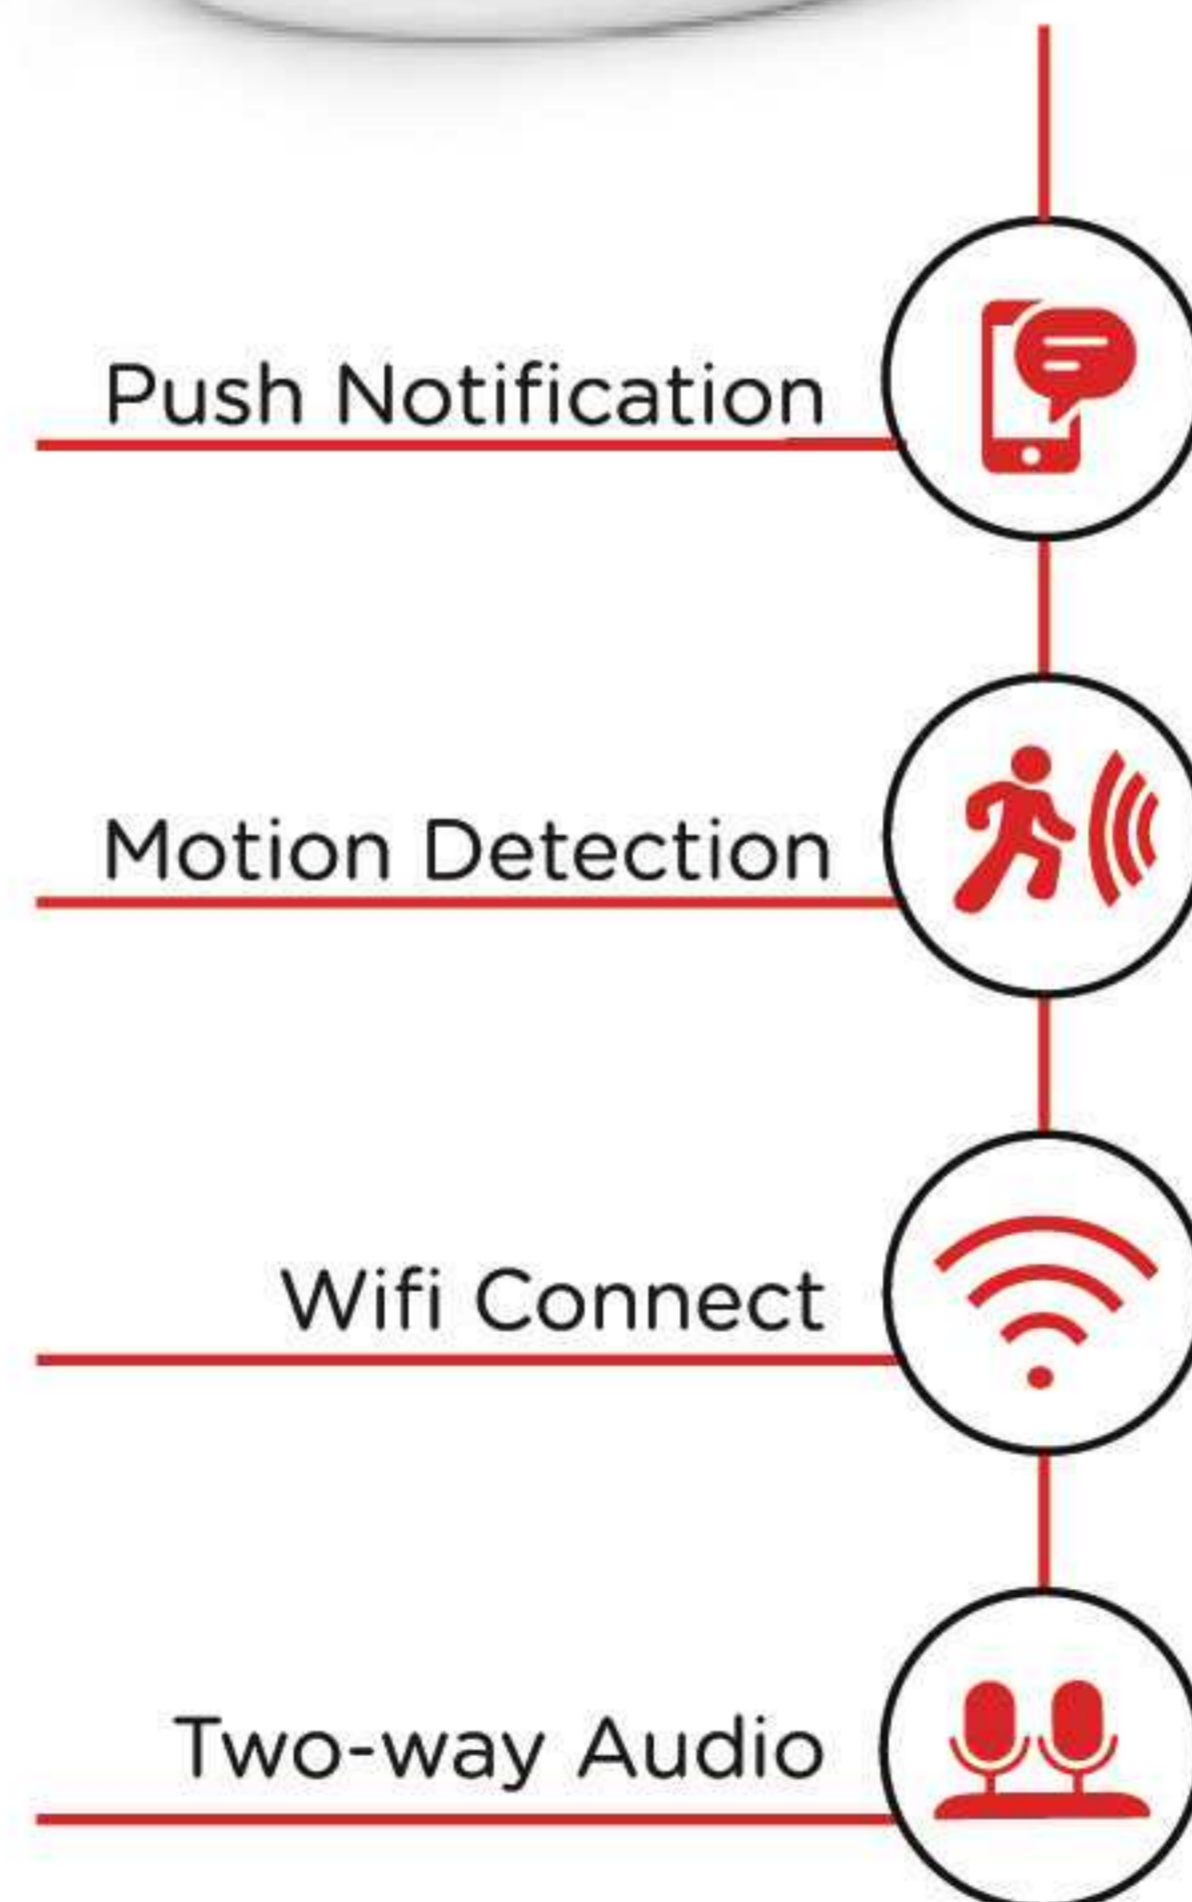

Two-way audio

7*24 Record

Push notification

Plug and Play

Motion detection

Day Night

A11

- * Battery 18650 *2 (5000mAh)
- * Lens 3.6mm(6mm/8mm optional)
- * Resolution 2MP(1920*1080P)
- * Compression H.264
- * WiFi protocol 2.4G
- * Push notification
- * TF storage Max 128G
- * Cloud storage support Amazon Alexa, Google home (need subscribe)

A16

- * Lens 3.6mm(6mm/8mm optional)
- * Resolution 2MP(1920*1080P)
- * Compression H.264
- * WiFi protocol 2.4G
- * Automatic tracking
- * TF storage Max 128G
- * Battery 18650 *2 (5000mAh)
- * Solar panel 3w
- * Cloud storage support Amazon Alexa, Google home (need subscribe)

A19

- * Battery 18650 *2 (5000mAh)
- * Lens 3.6mm(6mm/8mm optional)
- * Resolution 2MP(1920*1080P)
- * Compression H.264
- * WiFi protocol 2.4G
- * Two-way audio
- * Push notification
- * TF storage Max 128G
- * Cloud storage support Amazon Alexa, Google home (need subscribe)

A33

- * Hidden lens privacy Camera
- * Lens 3.6mm(6mm/8mm optional)
- * Resolution 2MP(1920*1080P)
- * Compression H.264
- * Operation Free smart App
- * Two-way audio
- * Push notification
- * TF storage Max 128G
- * Cloud storage support Amazon Alexa, Google home (need subscribe)