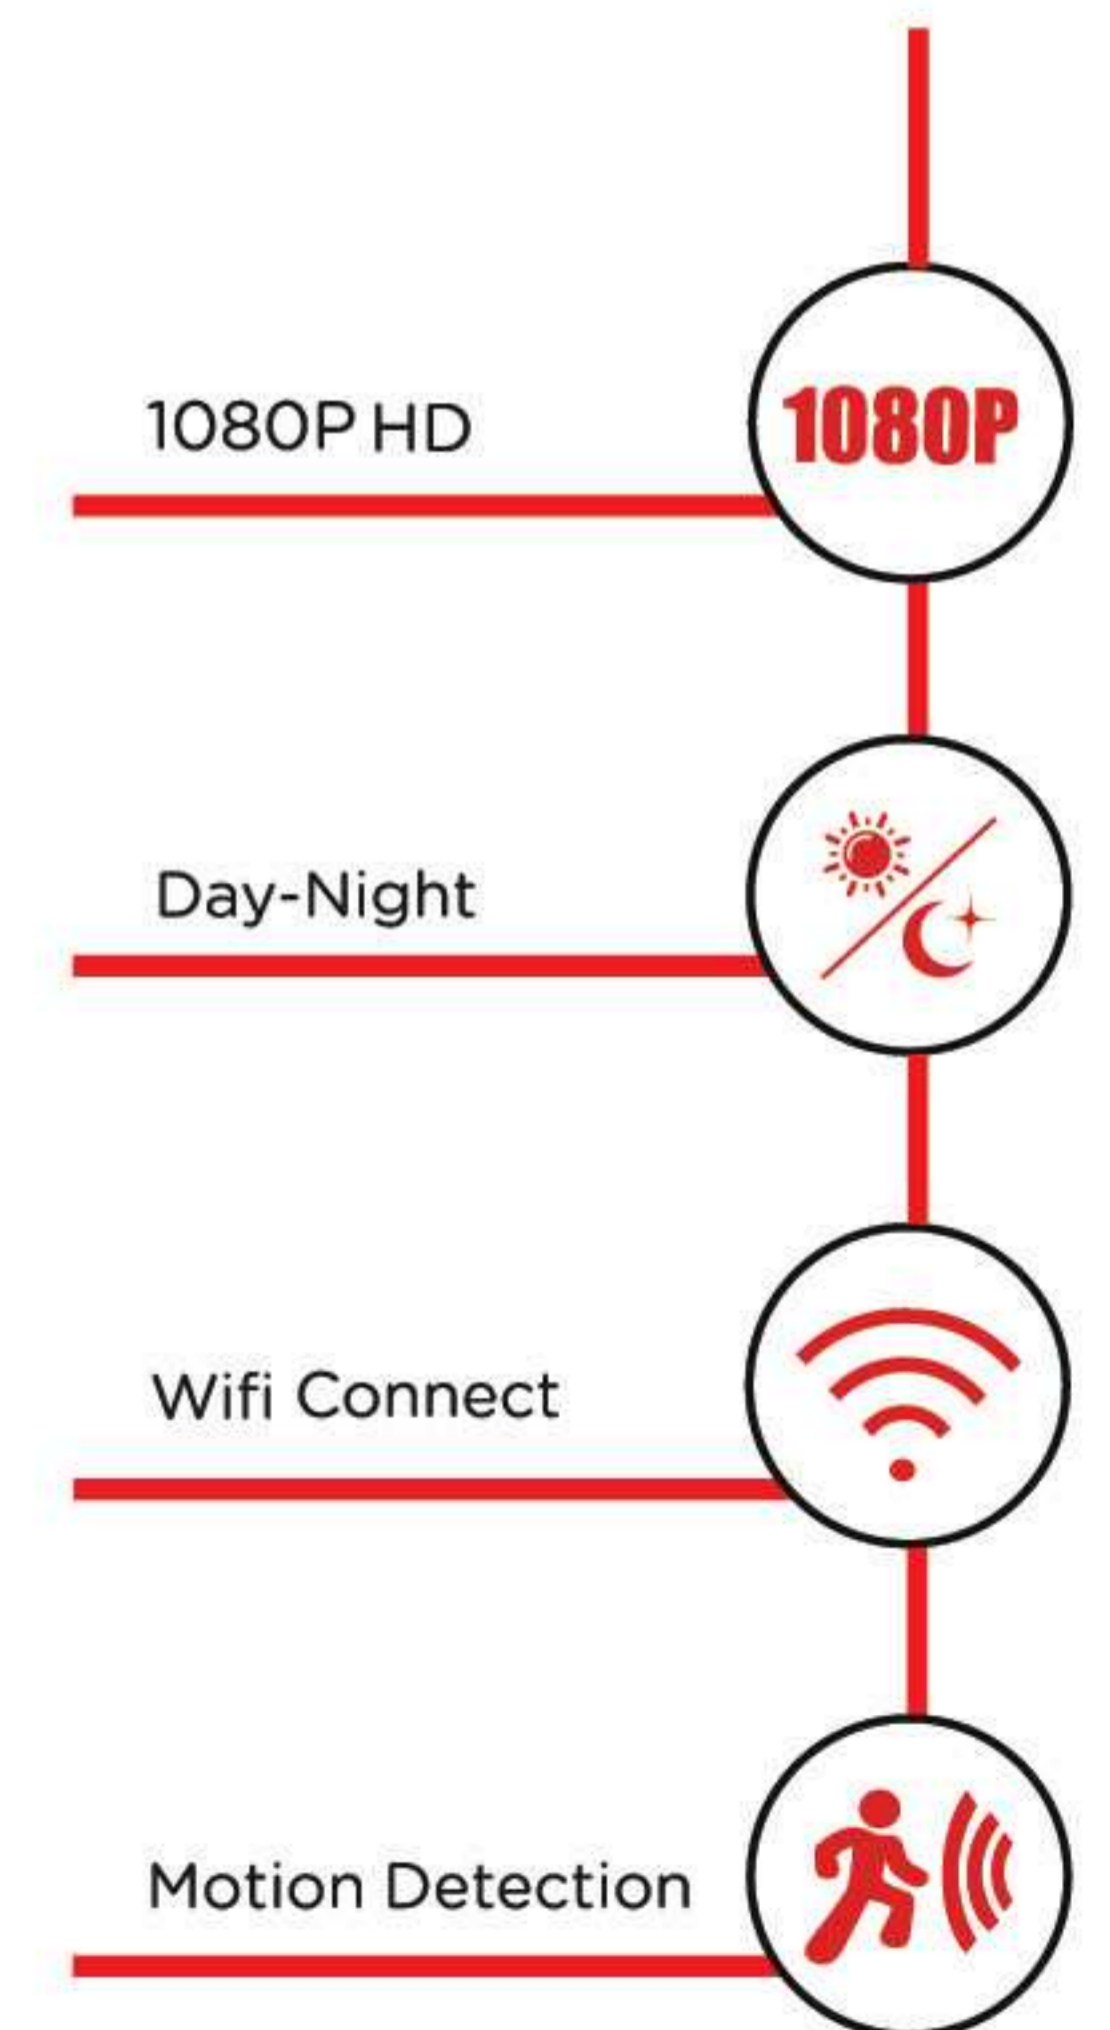

A612

- * Lens 3.6mm(6mm/8mm optional)
- * Resolution 2MP(1920*1080P)
- * H.264 video compression
- * Pan/Tilt Angle Pan:355° Tilt:180°
- * Two-way audio
- * TF storage Max 128G
- * WiFi protocol 2.4G
- * IOs & Android APP remote control
- * Push Notification
- * Waterproof IP65

- * Lens 3.6mm(6mm/8mm optional)
- * Resolution 2MP(1920*1080P)
- * H.264 video compression
- * Pan/Tilt Angle Pan:355° Tilt:180°
- * Two-way audio
- * TF storage Max 128G
- * WiFi protocol 2.4G
- * IOs & Android APP remote control
- * Push Notification
- * Waterproof IP65

Outdoor Floodlight Camera

Take care of the house

At night lighting

All-day guard

A611

- * Lens 3.6mm(6mm/8mm optional)
- * Resolution 2MP(1920*1080P)
- * H.264 video compression
- * Pan/Tilt Angle Pan:355° Tilt:180°
- * Two-way audio
- * TF storage Max 128G
- * WiFi protocol 2.4G
- * IOs & Android APP remote control
- * Push Notification
- * Operation Free smart App
- * Waterproof IP65

A67

- * Lens 3.6mm(6mm/8mm optional)
- * Resolution 2MP(1920*1080P)
- * Pan/Tilt Angle Pan:355° Tilt:120°
- * Compression H.264 dual stream
- * Two-way audio
- * Automatic tracking
- * Push notification
- * TF storage Max 128G
- * Cloud storage Support Amazon Alexa, Google home (need subscribe)
- * Waterproof IP65