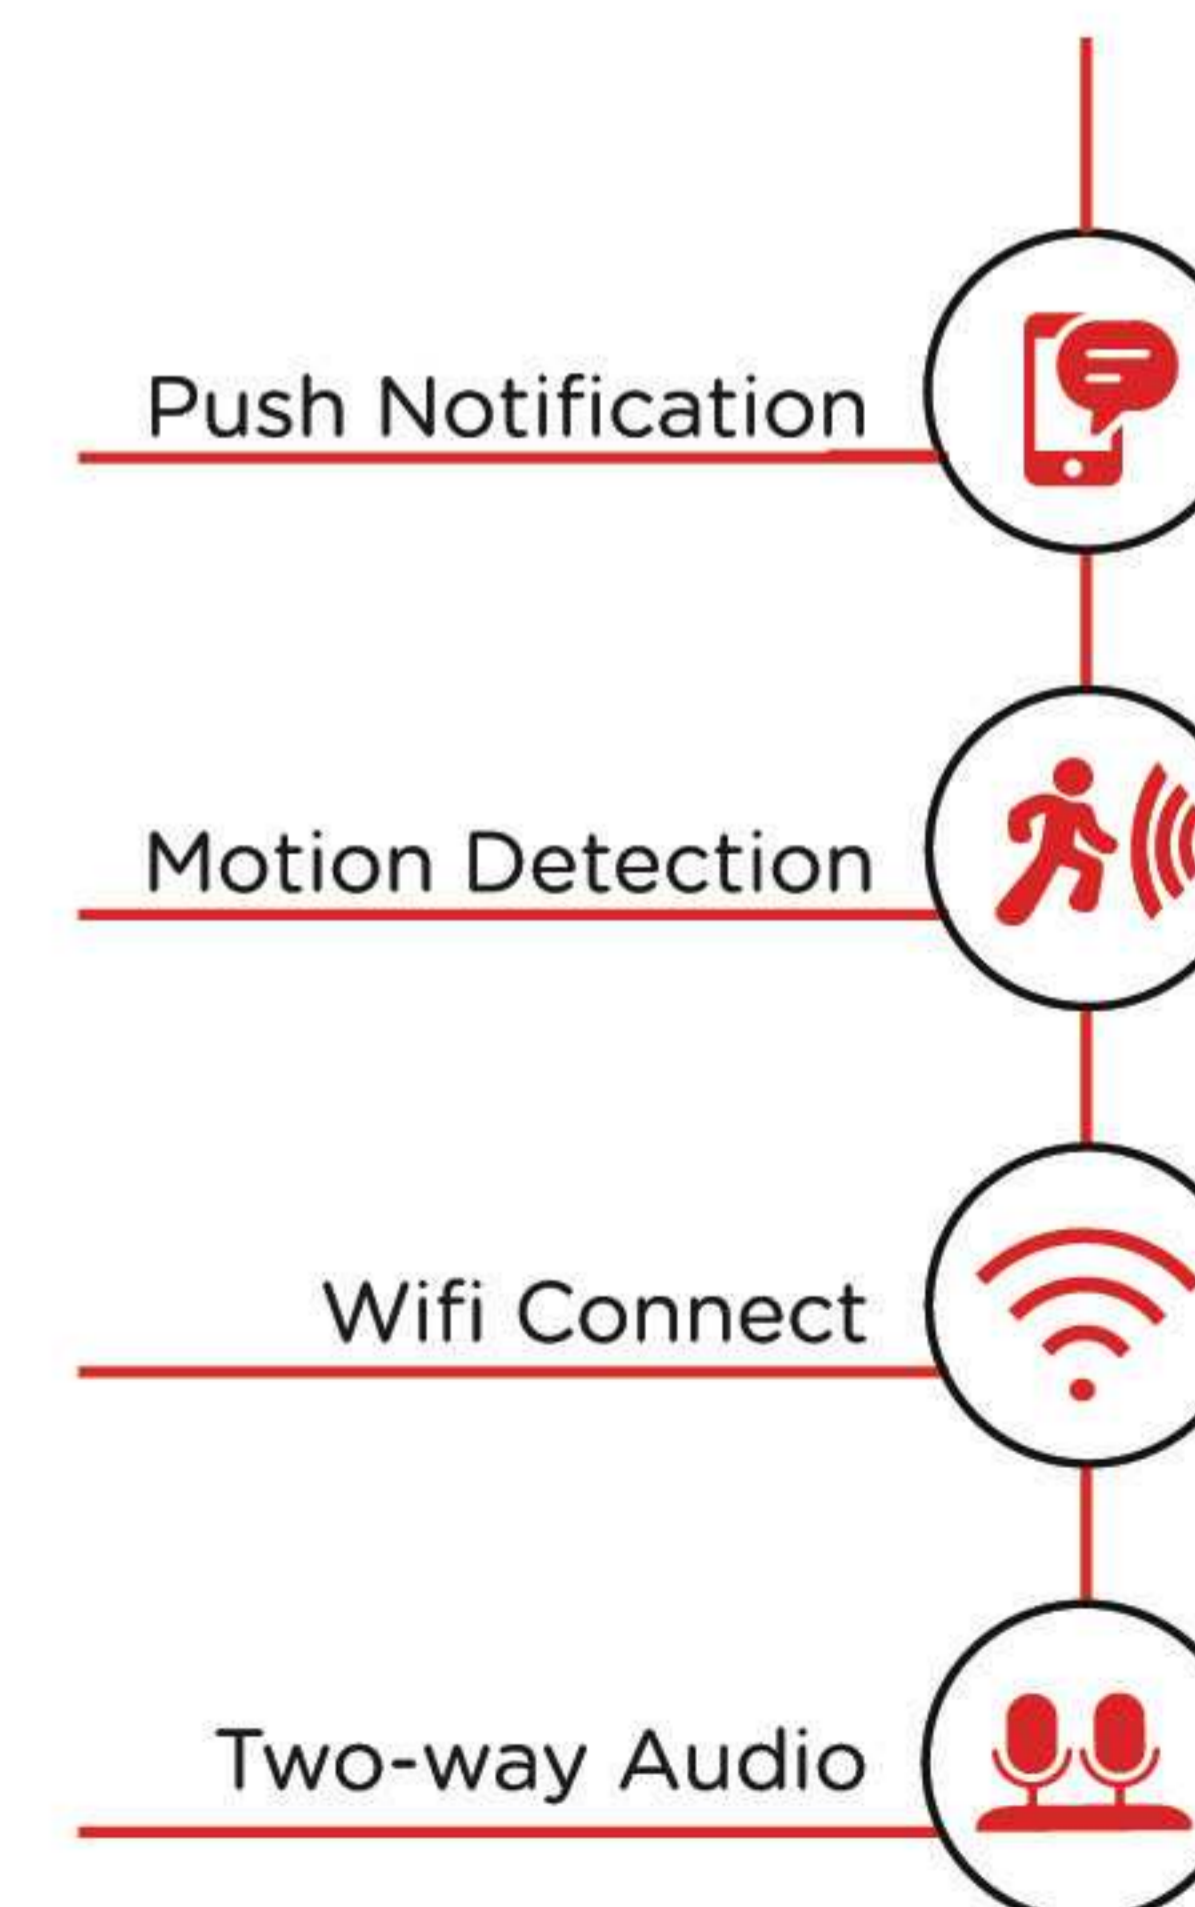

Two Lens Design Camera

Strong waterproof
HD Wireless Outdoor IP Camera

- * Dual lens
- * Lens 3.6mm(6mm/8mm optional)
- * Resolution 2MP(1920*1080P)
- * Pan/Tilt Angle Pan:355° Tilt:120°
- * Compression H.264
- * Automatic tracking
- * Push notification
- * Cloud storage Tuya, Amazon Alexa, Google home (need subscribe)
- * Waterproof IP65

- * Dual lens
- * Lens 3.6mm(6mm/8mm optional)
- * Resolution 2MP(1920*1080P)
- * Compression H.264 dual stream
- * Automatic tracking
- * Push notification
- * Cloud storage support Amazon Alexa, Google home (need subscribe)
- * Waterproof IP65

Dome Camera

1080P

720P

A81

- * Lens 3.6mm(6mm/8mm optional)
- * Resolution 2MP(1920*1080P)
- * Operation Free smart App
- * Pan/Tilt Angle Pan:355° Tilt:120°
- * Compression H.264 dual stream
- * WiFi protocol 2.4G
- * Automatic tracking
- * Push notification
- * TF storage Max 128G
- * Cloud storage support Amazon Alexa, Google home (need subscribe)

A531

- * 2MP/1080P/H.264
- * PIR Motion detection
- * IR-LED Night vision 10meters.
- * WiFi 2.4G
- * TUYA smart App
- * Two-way audio
- * Push notification
- * 2*18650 Battery (5200mAh)
- * Storage: SD Max 128GB or Cloud
- * Power: Support 6month stand by