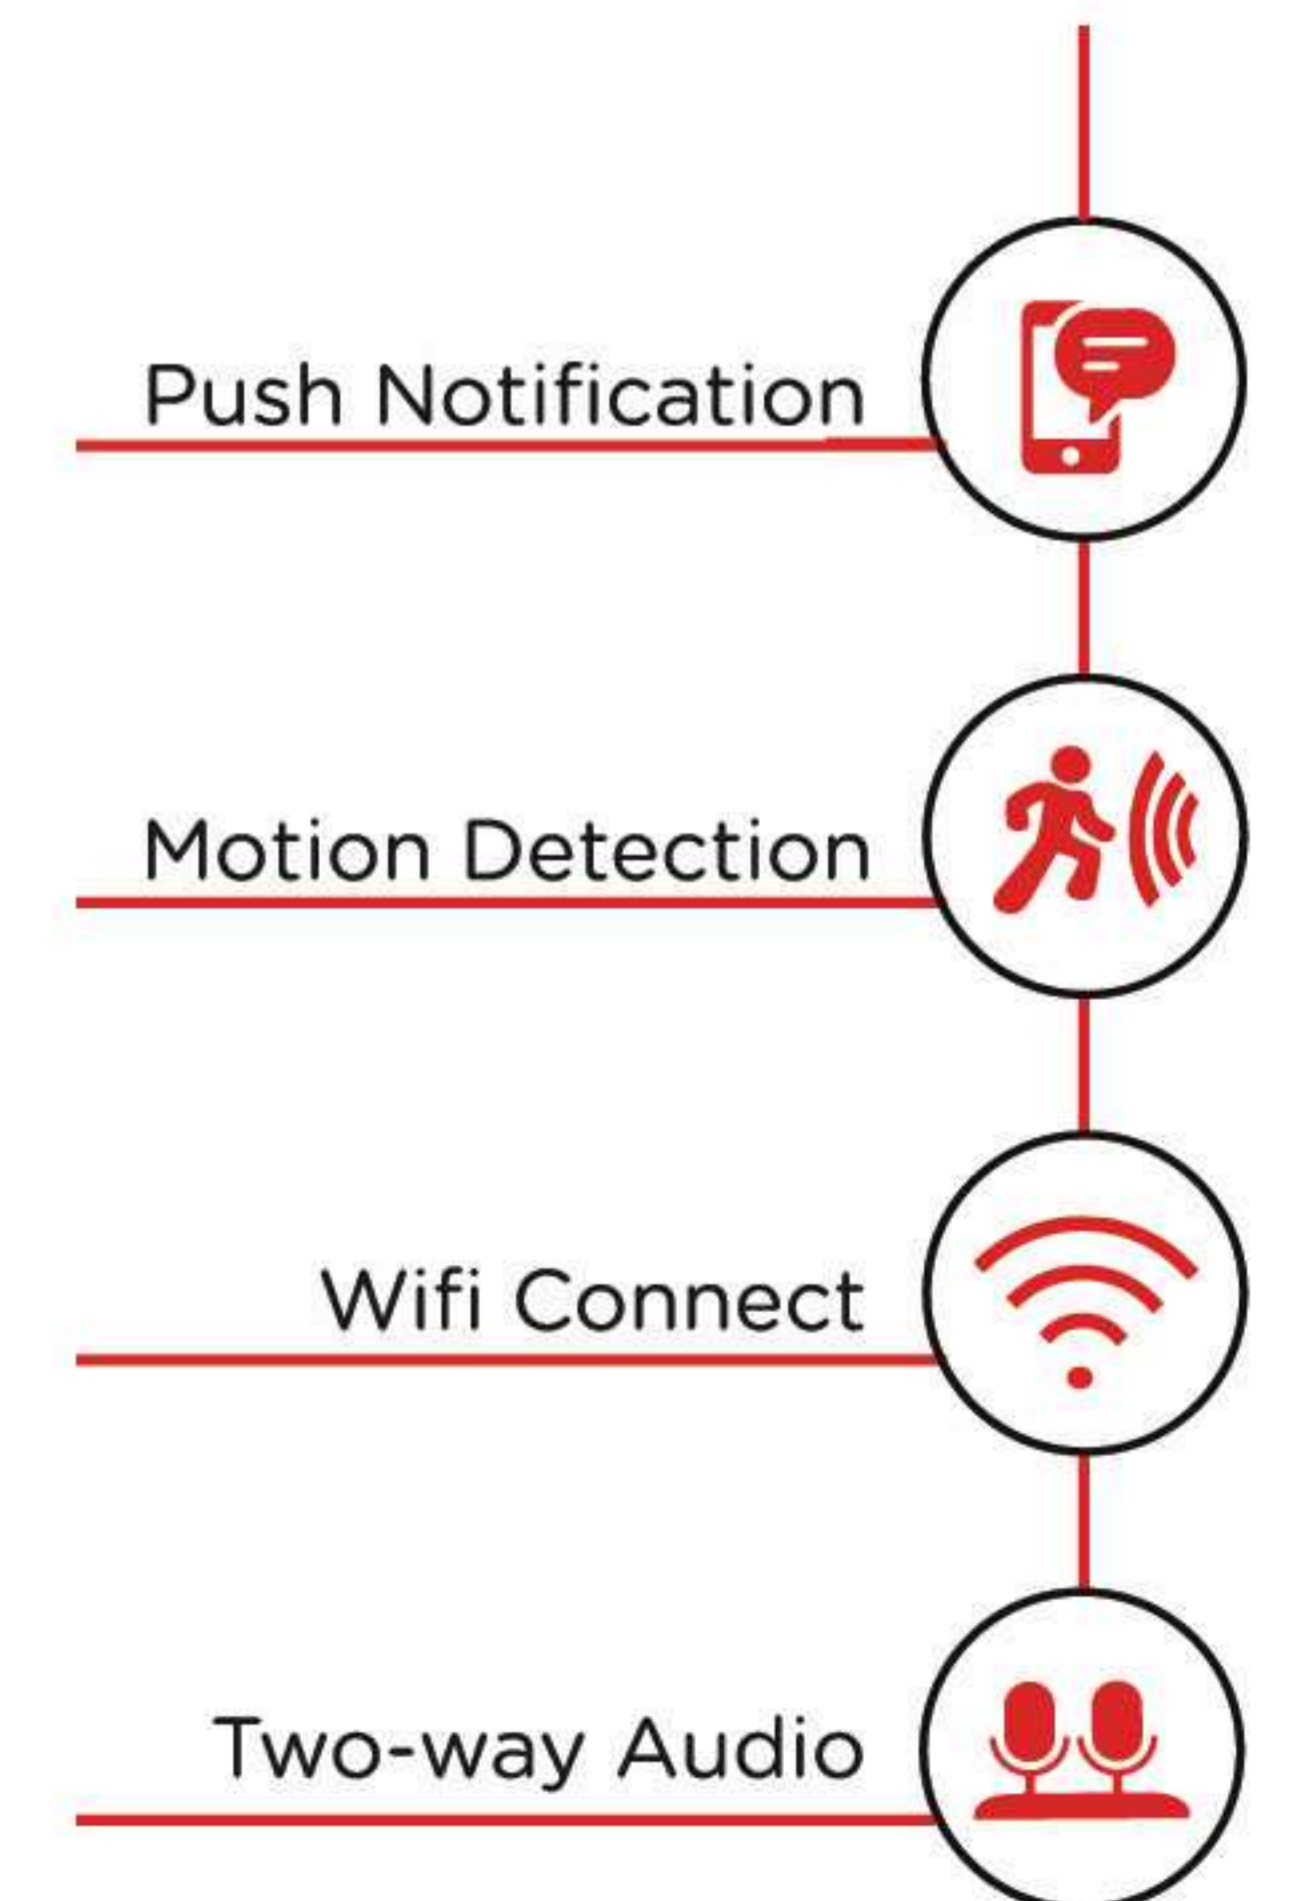

Dome Camera

1080P

720P

A81

- * Lens 3.6mm(6mm/8mm optional)
- * Resolution 2MP(1920*1080P)
- * Operation Free smart App
- * Pan/Tilt Angle Pan:355° Tilt:120°
- * Compression H.264 dual stream
- * WiFi protocol 2.4G
- * Automatic tracking
- * Push notification
- * TF storage Max 128G
- * Cloud storage support Amazon Alexa, Google home (need subscribe)

A531

- * 2MP/1080P/H.264
- * PIR Motion detection
- * IR-LED Night vision 10meters.
- * WiFi 2.4G
- * TUYA smart App
- * Two-way audio
- * Push notification
- * 2*18650 Battery (5200mAh)
- * Storage: SD Max 128GB or Cloud
- * Power: Support 6month stand by

It's a doorbell
and a surveillance camera

Assistant, I already called the police

A55

- * Resolution 2MP(1920*1080P)
- * H.264 Video Compression
- * Two-way audio with noise cancellation
- * 2.4 GHz WIFI
- * 166°view Angle Lens
- * Battery standby 12-18months
- * Battery works 8months
- * IR up to 10m night vision
- * TF storage Max 128G