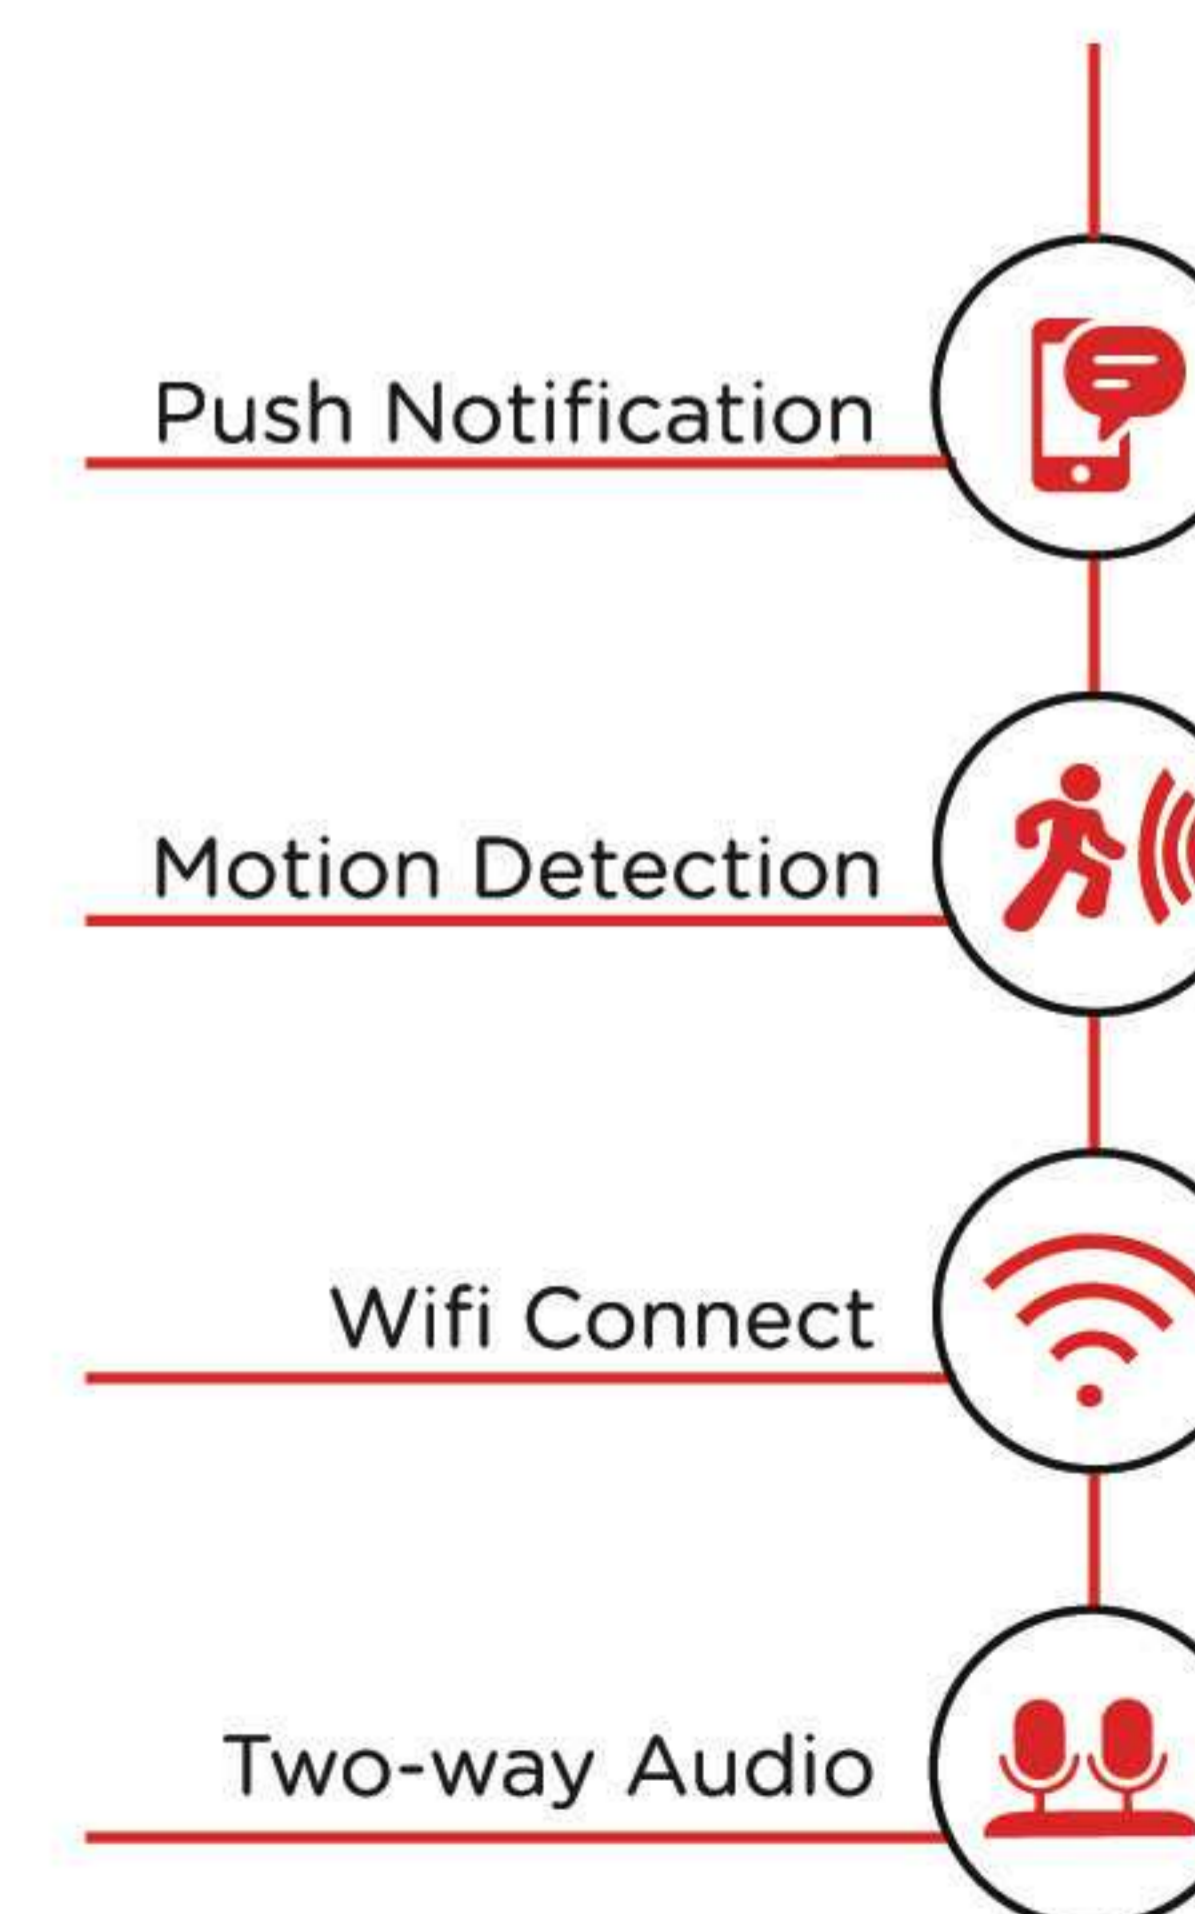

- BLACK
- WHITE

A610

- * Lens 3.6mm(6mm/8mm optional)
- * Resolution 2MP(1920*1080P)
- * H.264 video compression
- * Pan/Tilt Angle Pan:355° Tilt:180°
- * Two-way audio
- * TF storage Max 128G
- * WIFI(IEEE802.11b/g/n)
- * iOS & Android APP remote control
- * Push Notification
- * Waterproof IP65

A612

- * Lens 3.6mm(6mm/8mm optional)
- * Resolution 2MP(1920*1080P)
- * H.264 video compression
- * Pan/Tilt Angle Pan:355° Tilt:180°
- * Two-way audio
- * TF storage Max 128G
- * WiFi protocol 2.4G
- * IOs & Android APP remote control
- * Push Notification
- * Waterproof IP65

- * Lens 3.6mm(6mm/8mm optional)
- * Resolution 2MP(1920*1080P)
- * H.264 video compression
- * Pan/Tilt Angle Pan:355° Tilt:180°
- * Two-way audio
- * TF storage Max 128G
- * WiFi protocol 2.4G
- * IOs & Android APP remote control
- * Push Notification
- * Waterproof IP65

Outdoor Floodlight Camera

Take care of the house

At night lighting

All-day guard

A611

- * Lens 3.6mm(6mm/8mm optional)
- * Resolution 2MP(1920*1080P)
- * H.264 video compression
- * Pan/Tilt Angle Pan:355° Tilt:180°
- * Two-way audio
- * TF storage Max 128G
- * WiFi protocol 2.4G
- * IOs & Android APP remote control
- * Push Notification
- * Operation Free smart App
- * Waterproof IP65