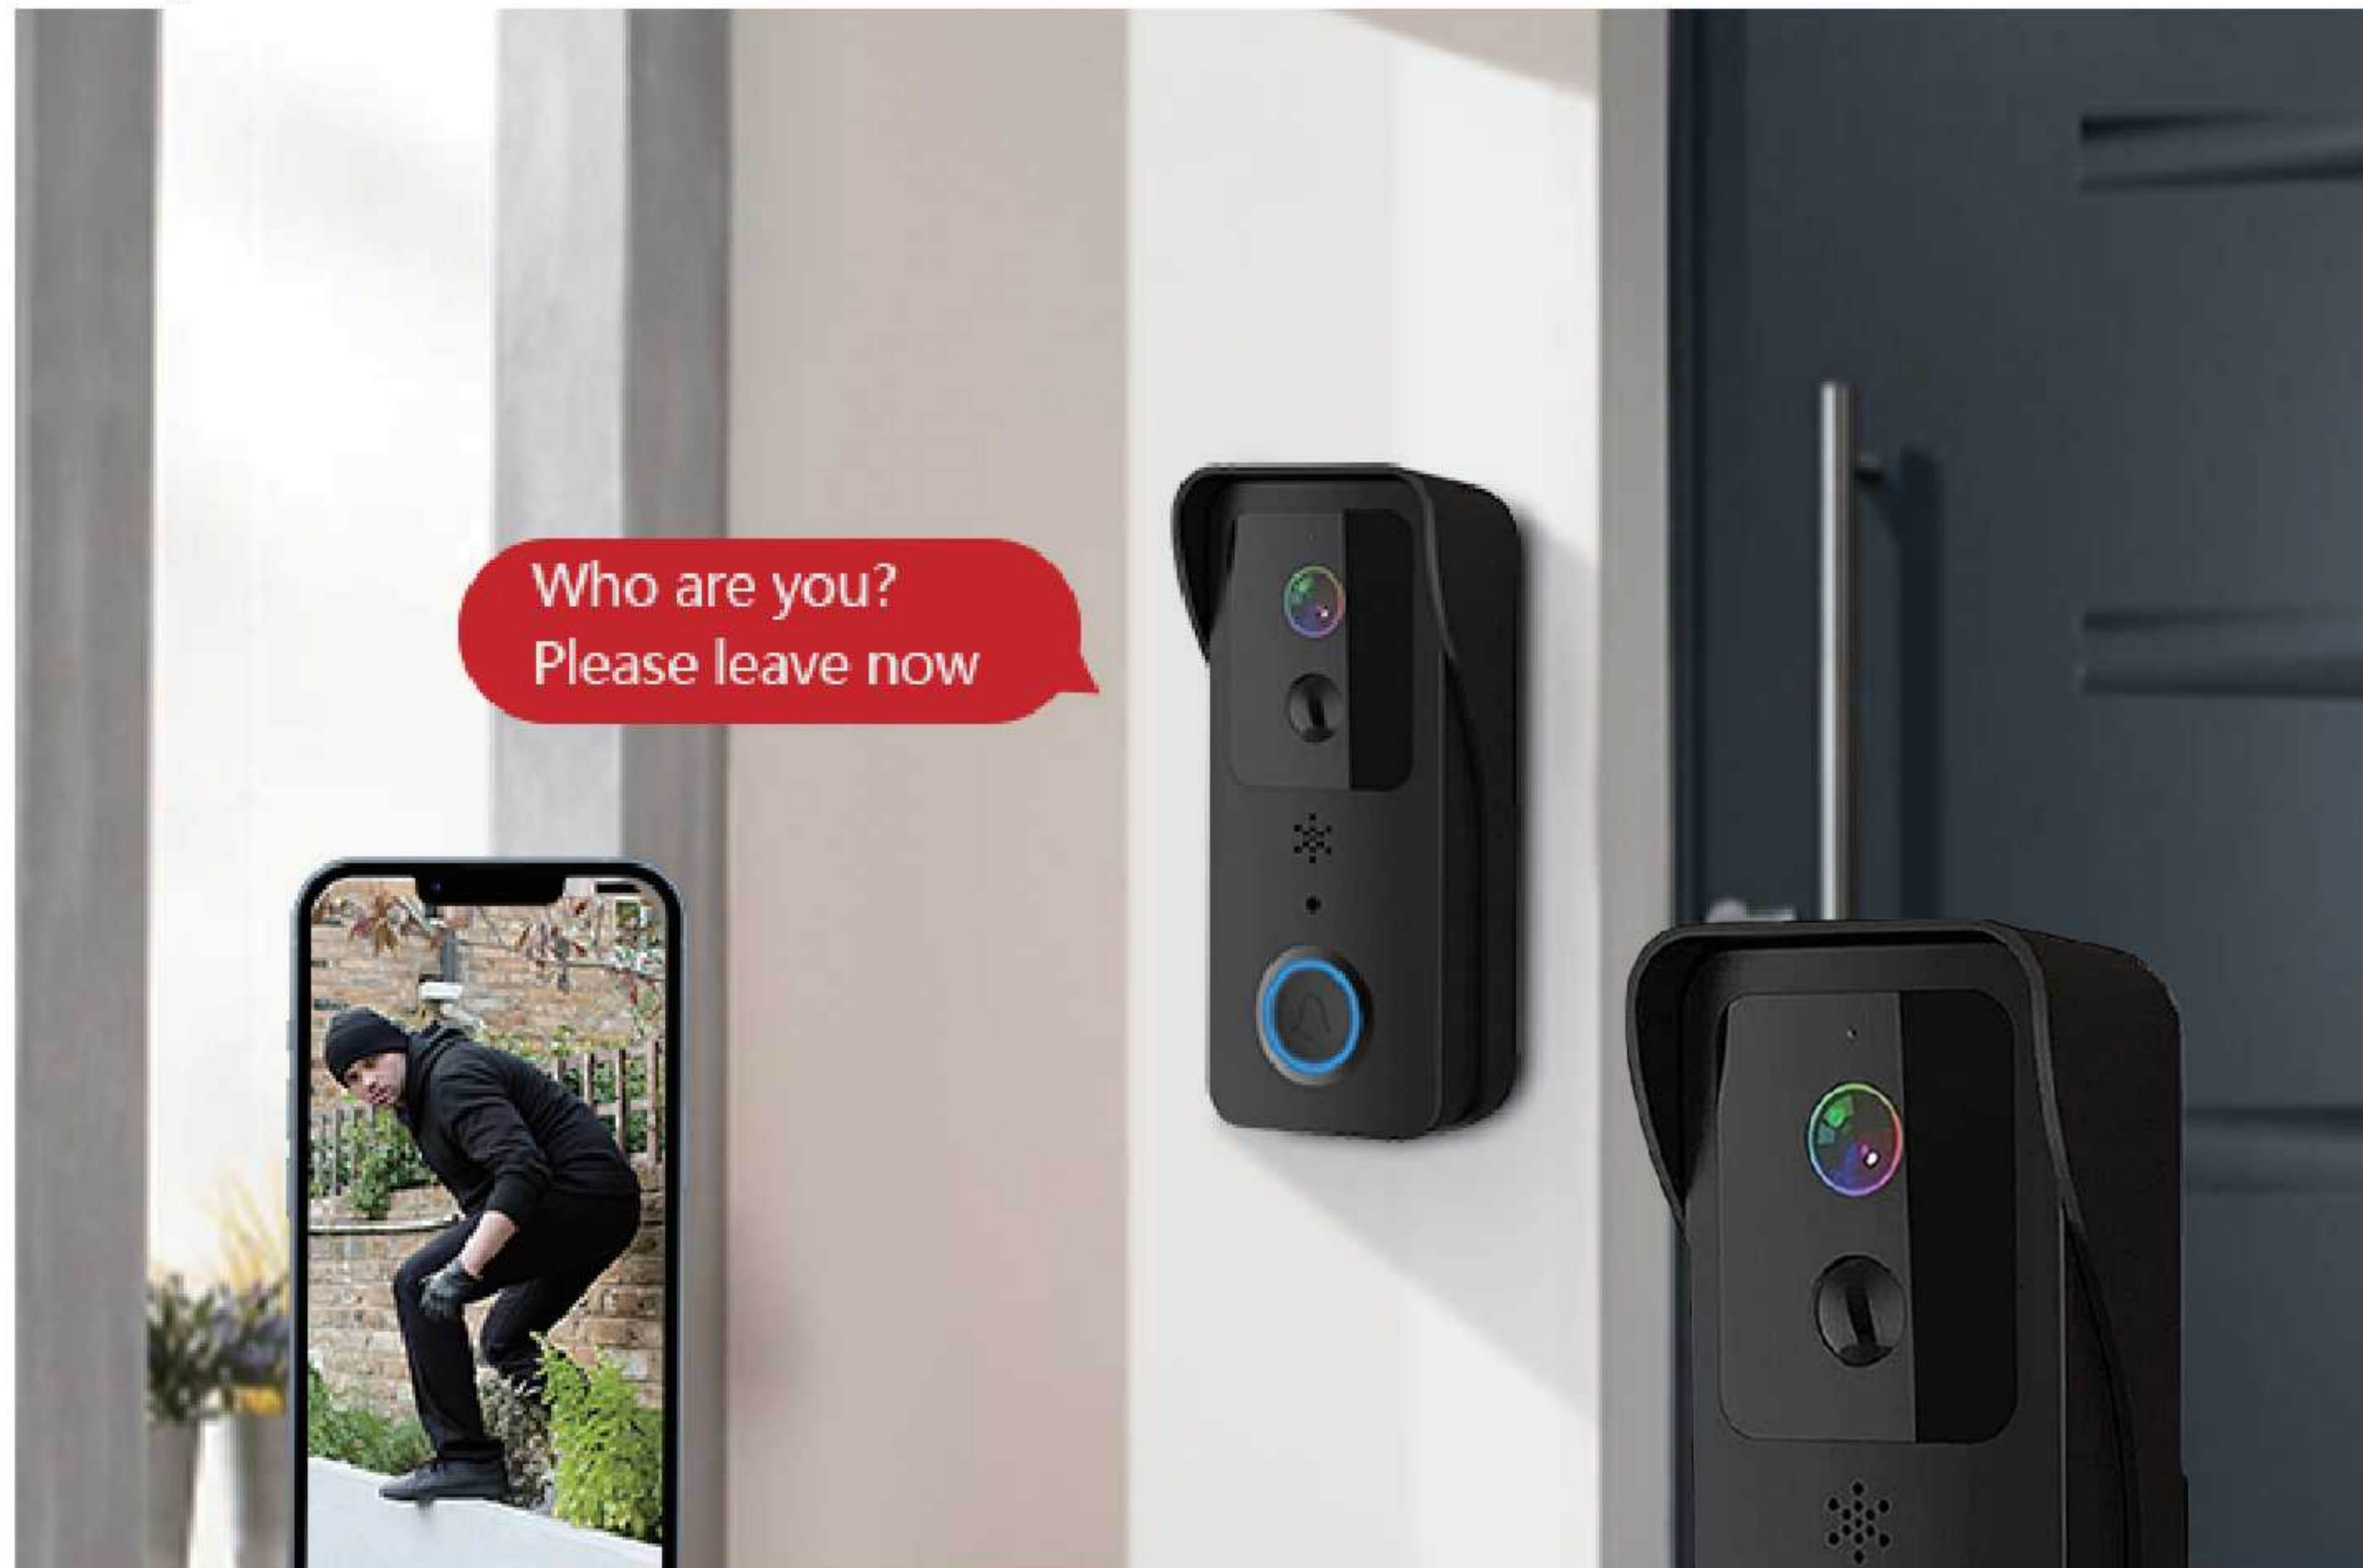

A531

- 2MP/1080P/H.264
- PIR Motion detection
- IR-LED Night vision 10meters.
- WiFi 2.4G
- TUYA smart App
- Two-way audio
- Push notification
- 2*18650 Battery (5200mAh)
- Storage: SD Max 128GB or Cloud
- Power: Support 6month stand by

It's a doorbell
and a surveillance camera

Assistant, I already called the police

A55

- Resolution 2MP(1920*1080P)
- H.264 Video Compression
- Two-way audio with noise cancellation
- 2.4 GHz WIFI
- 166°view Angle Lens
- Battery standby 12-18months
- Battery works 8months
- IR up to 10m night vision
- TF storage Max 128G