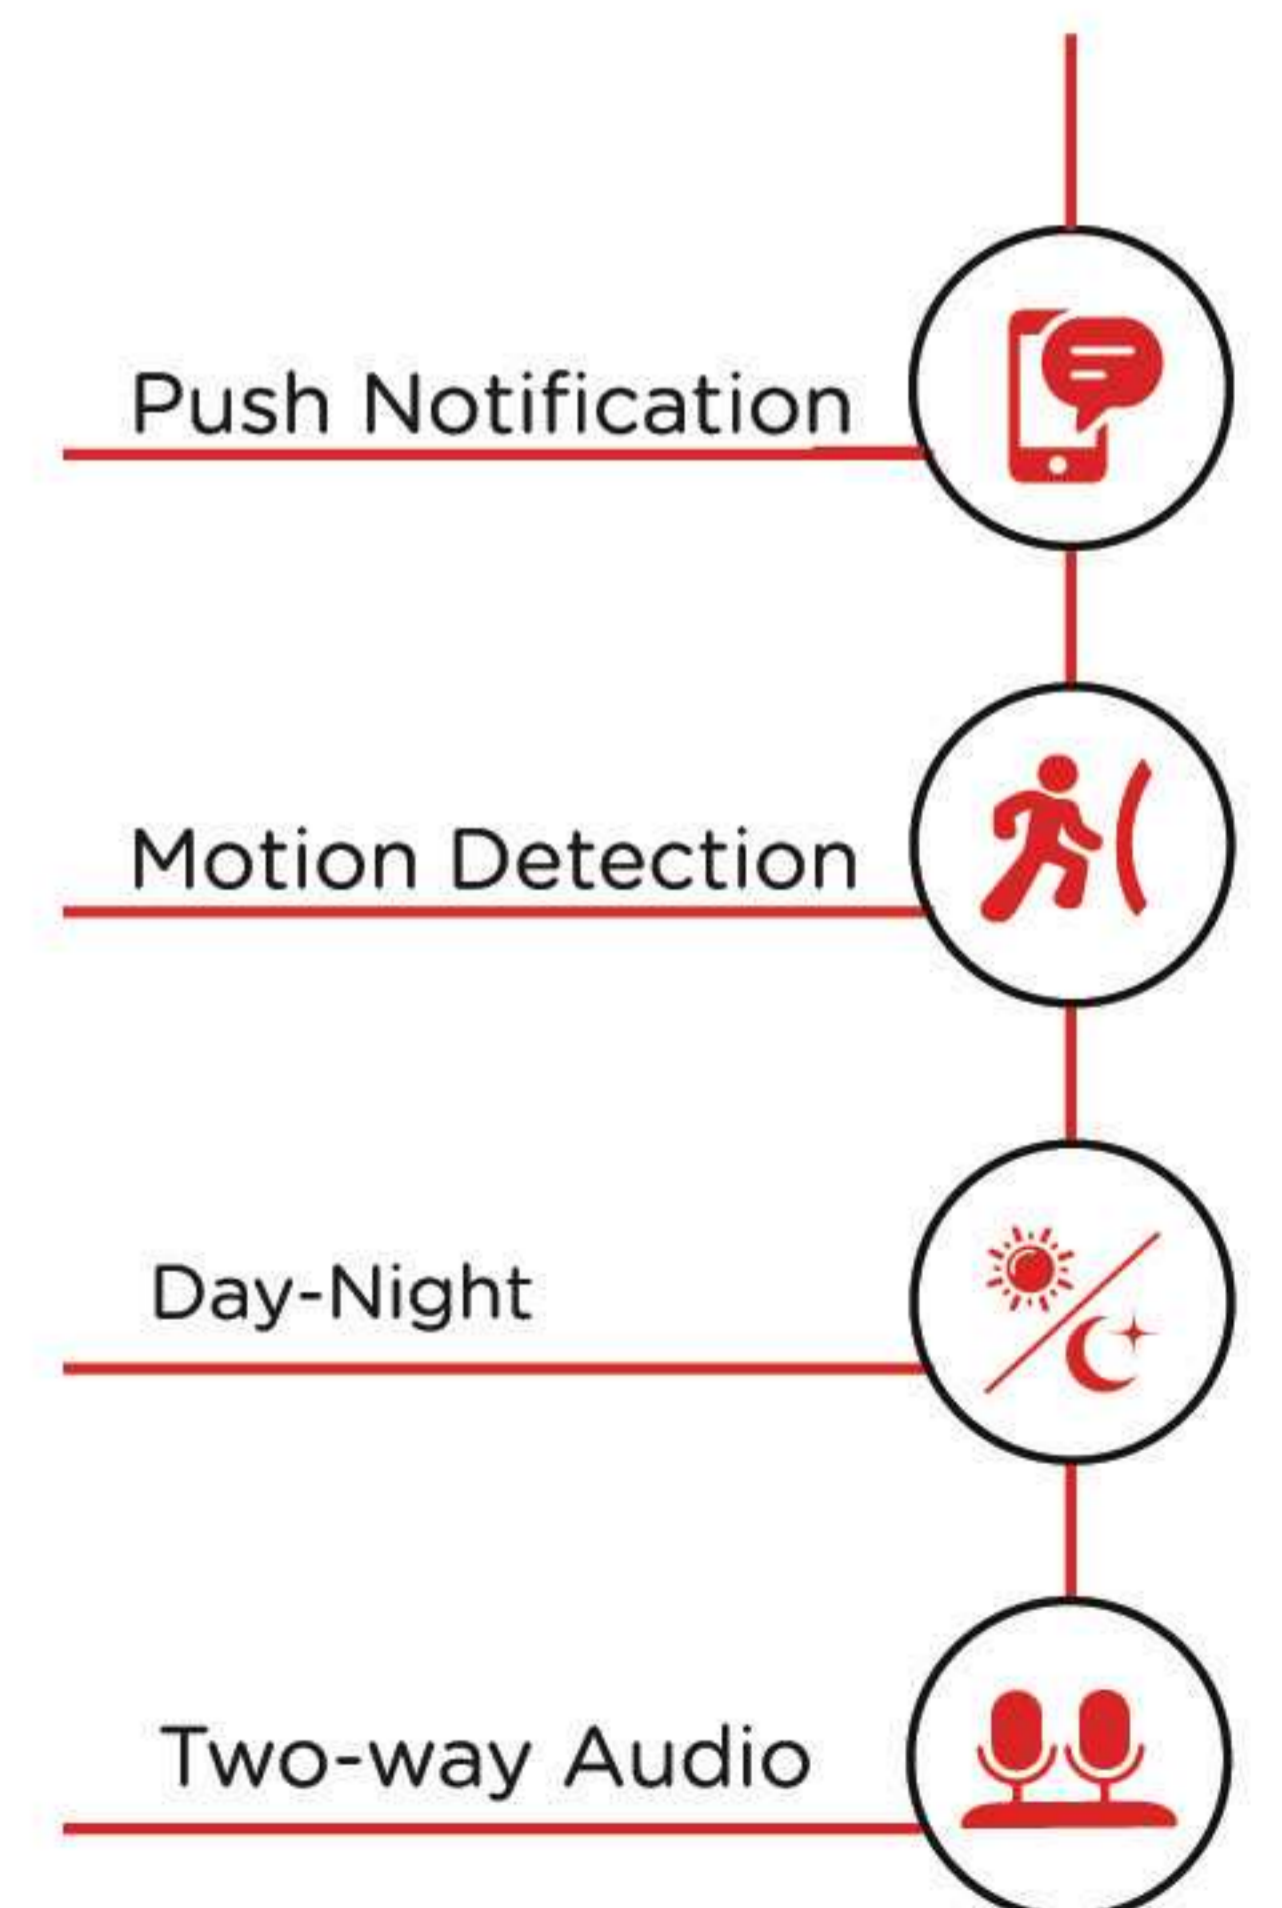

A23

- * Lens 3.6mm(6mm/8mm optional)
- * Resolution 2MP(1920*1080P)
- * Compression H.264
- * WiFi protocol 2.4G
- * Two-way audio Support
- * Push notification
- * TF storage Max 128G
- * Cloud storage Tuya, Amazon Alexa, Google home (need subscribe)

A22

A24

- * Lens 3.6mm(6mm/8mm optional)
- * Resolution 2MP(1920*1080P)
- * Compression H.264
- * WiFi protocol 2.4G
- * Two-way audio Support
- * Push notification
- * TF storage Max 128G
- * Cloud storage Tuya, Amazon Alexa, Google home (need subscribe)

A21

- * Lens 3.6mm(6mm/8mm optional)
- * Resolution 2MP(1920*1080P)
- * Compression H.264
- * WiFi protocol 2.4G
- * Two-way audio Support
- * Push notification
- * TF storage Max 128G
- * Cloud storage Tuya, Amazon Alexa, Google home (need subscribe)

Outdoor PTZ camera

Strong waterproof
HD Wireless Outdoor IP Camera

A698

- BLACK
- WHITE

- * Lens 3.6mm(6mm/8mm optional)
- * Resolution 2MP(1920*1080P)
- * H.264 video compression
- * Pan/Tilt Angle Pan:355° Tilt:180°
- * Two-way audio
- * TF storage Max 128G
- * WIFI(IEEE802.11b/g/n)
- * IOs & Android APP remote control
- * Push Notification
- * Waterproof IP65