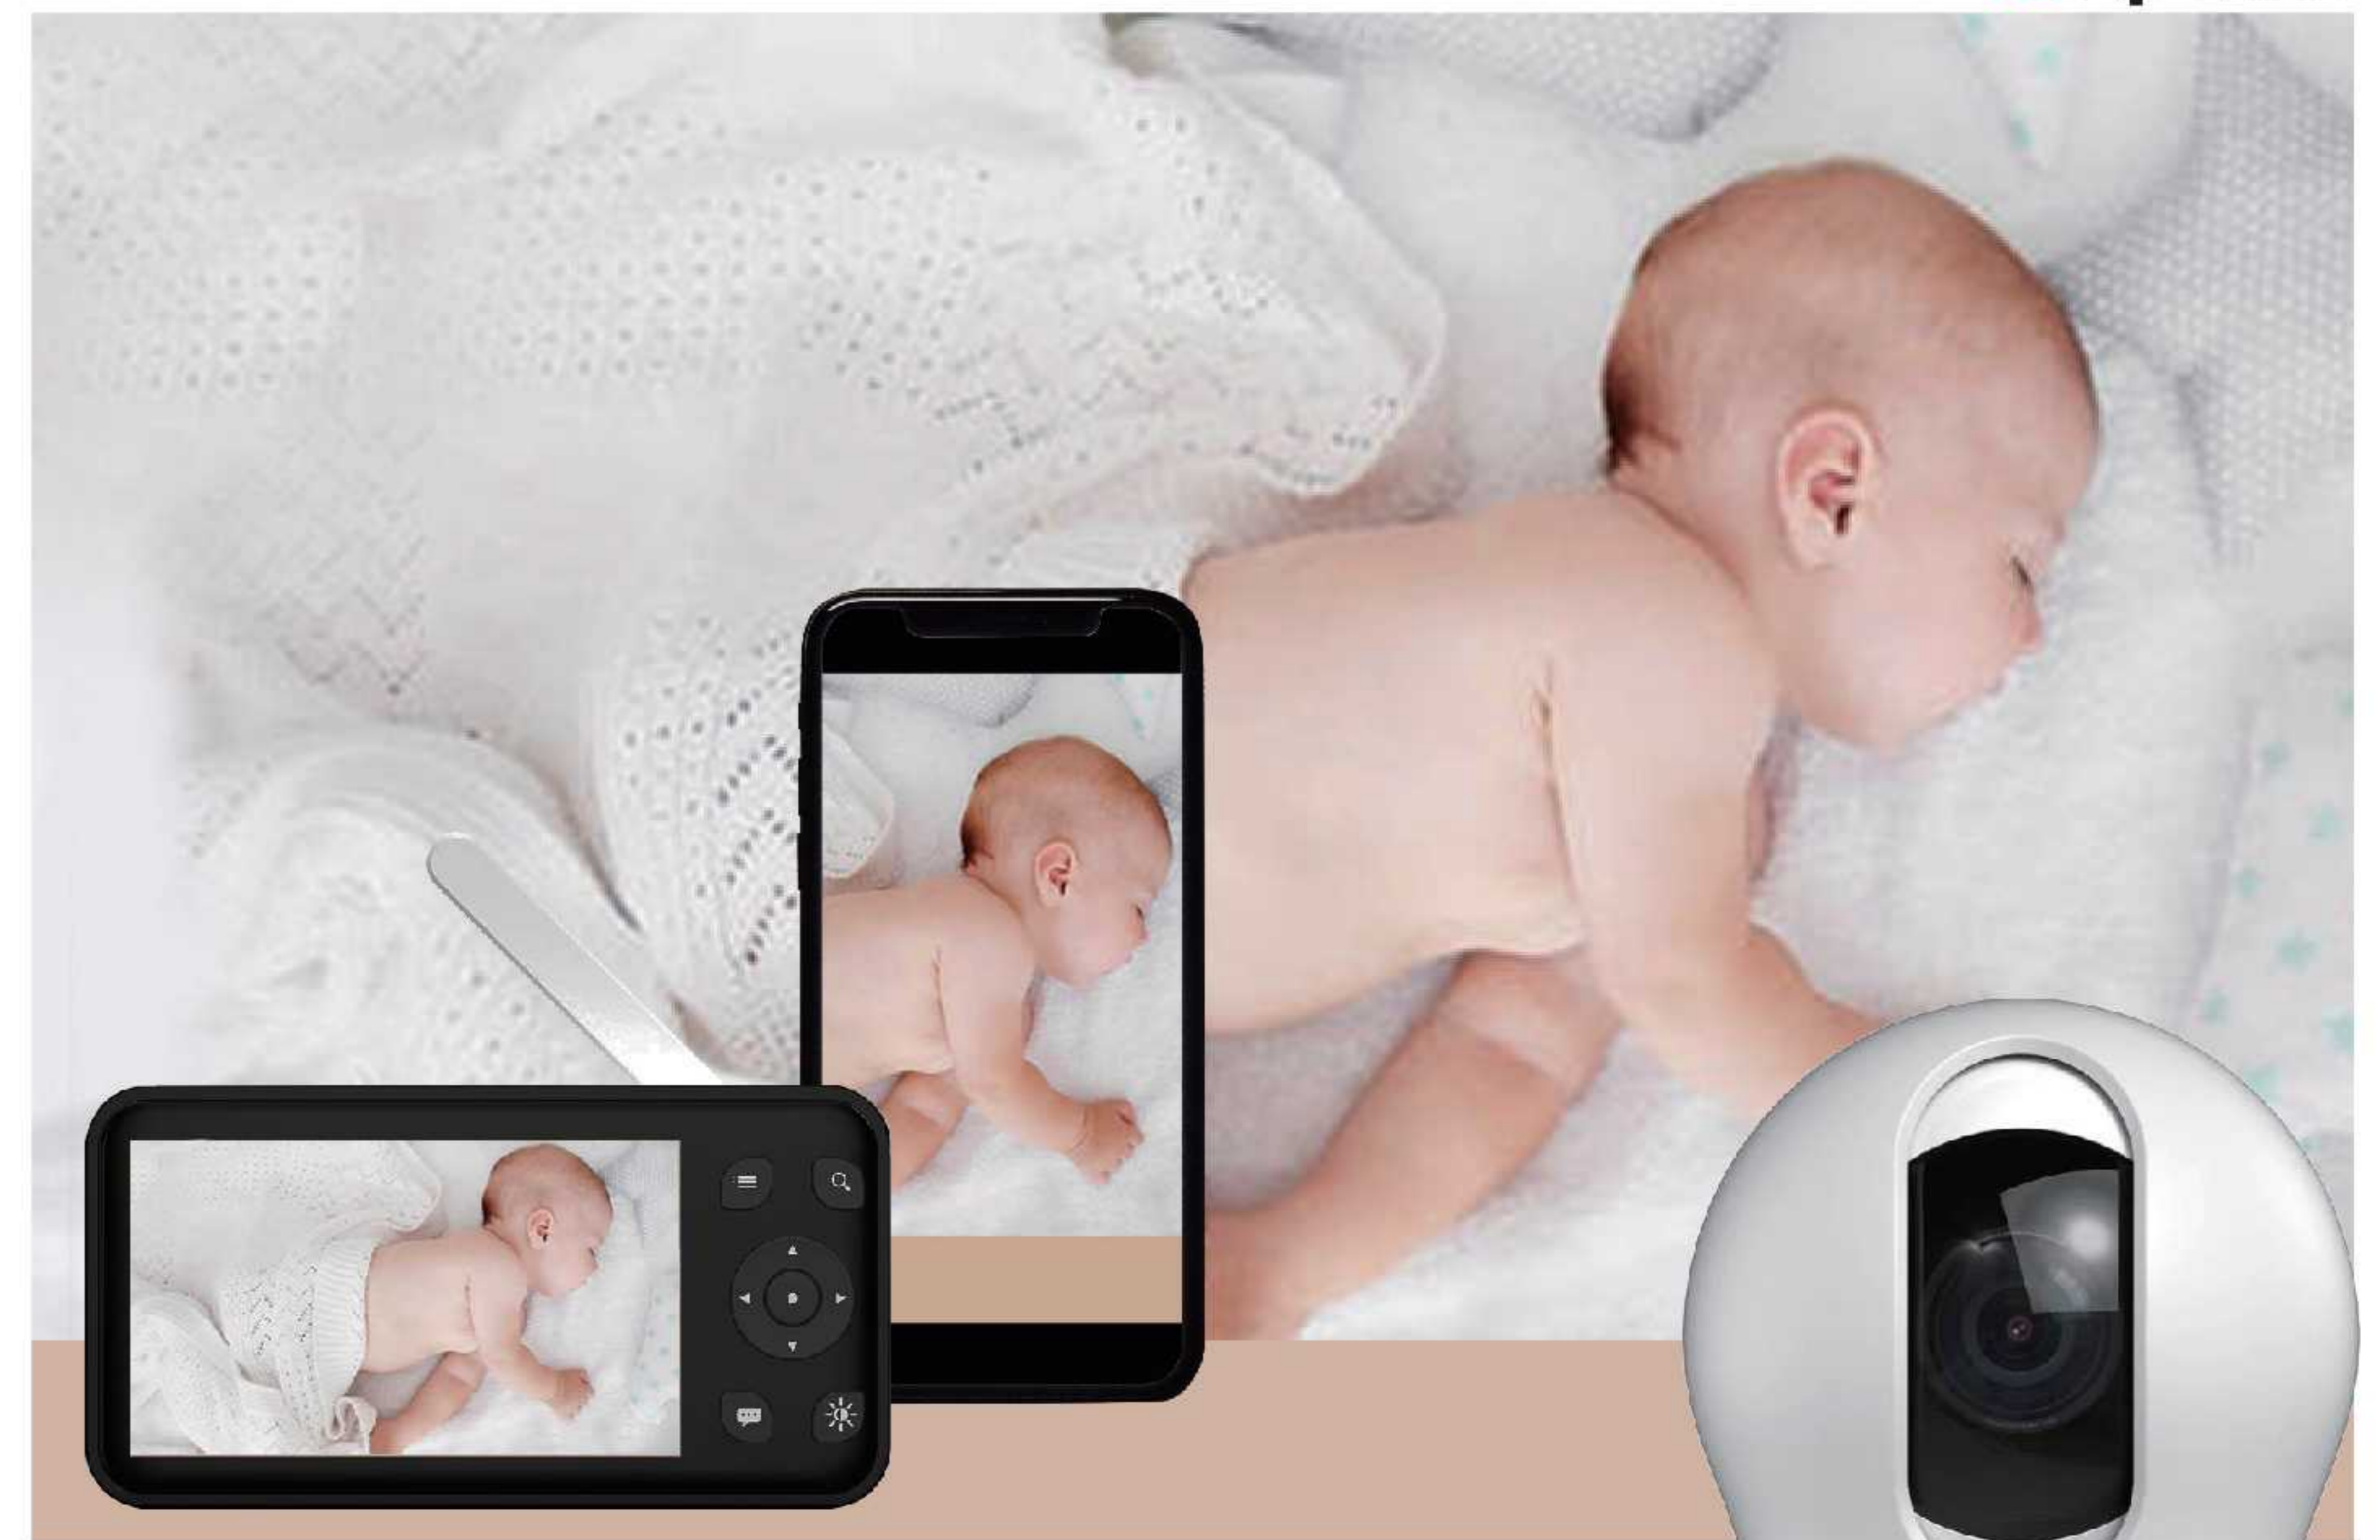

Remotely monitoring your babies, kids or parents and staying in touch with them

A312

- * Lens 3.6mm(6mm/8mm optional)
- * Resolution 2MP(1920*1080P)
- * Pan/Tilt Angle Pan:355° Tilt: 120°
- * Cry Detection/Play lullabies
- * Compression H.265/H.264
- * WiFi protocol 2.4G
- * RGB lights & Temp. Sensor
- * Automatic tracking Support
- * TF storage Max 128G
- * Infrared night vision Max 10 meters
- * Cloud storage support Amazon Alexa Google home (need subscribe)

A329

- * 5" LCD Screen
- * Lens 3.6mm(6mm/8mm optional)
- * Resolution 2MP(1920*1080P)
- * Pan/Tilt Angle Pan:355° Tilt: 120°
- * Cry Detection/Play lullabies
- * Compression H.265/H.264
- * WiFi protocol 2.4G
- * RGB lights & Temp. Sensor
- * Automatic tracking Support
- * TF storage Max 128G
- * Infrared night vision Max 10 meters
- * Cloud storage support Amazon Alexa Google home (need subscribe)

A38

- * Lens 3.6mm(6mm/8mm optional)
- * Resolution 2MP(1920*1080P)
- * Pan/Tilt Angle Pan:355° Tilt: 120°
- * Cry Detection/Play lullabies
- * Compression H.265/H.264
- * WiFi protocol 2.4G
- * RGB lights & Temp. Sensor
- * Automatic tracking Support
- * TF storage Max 128G
- * Infrared night vision Max 10 meters
- * Cloud storage support Amazon Alexa Google home (need subscribe)

Two-way audio

1080P FHD

Push notification

Plug and Play

Motion detection

Day Night

A389

- * 5" LCD Screen
- * Lens 3.6mm(6mm/8mm optional)
- * Resolution 2MP(1920*1080P)
- * Pan/Tilt Angle Pan:355° Tilt: 120°
- * Cry Detection/Play lullabies
- * Compression H.265/H.264
- * WiFi protocol 2.4G
- * RGB lights & Temp. Sensor
- * Automatic tracking Support
- * TF storage Max 128G
- * Infrared night vision Max 10 meters
- * Cloud storage support Amazon Alexa Google home (need subscribe)