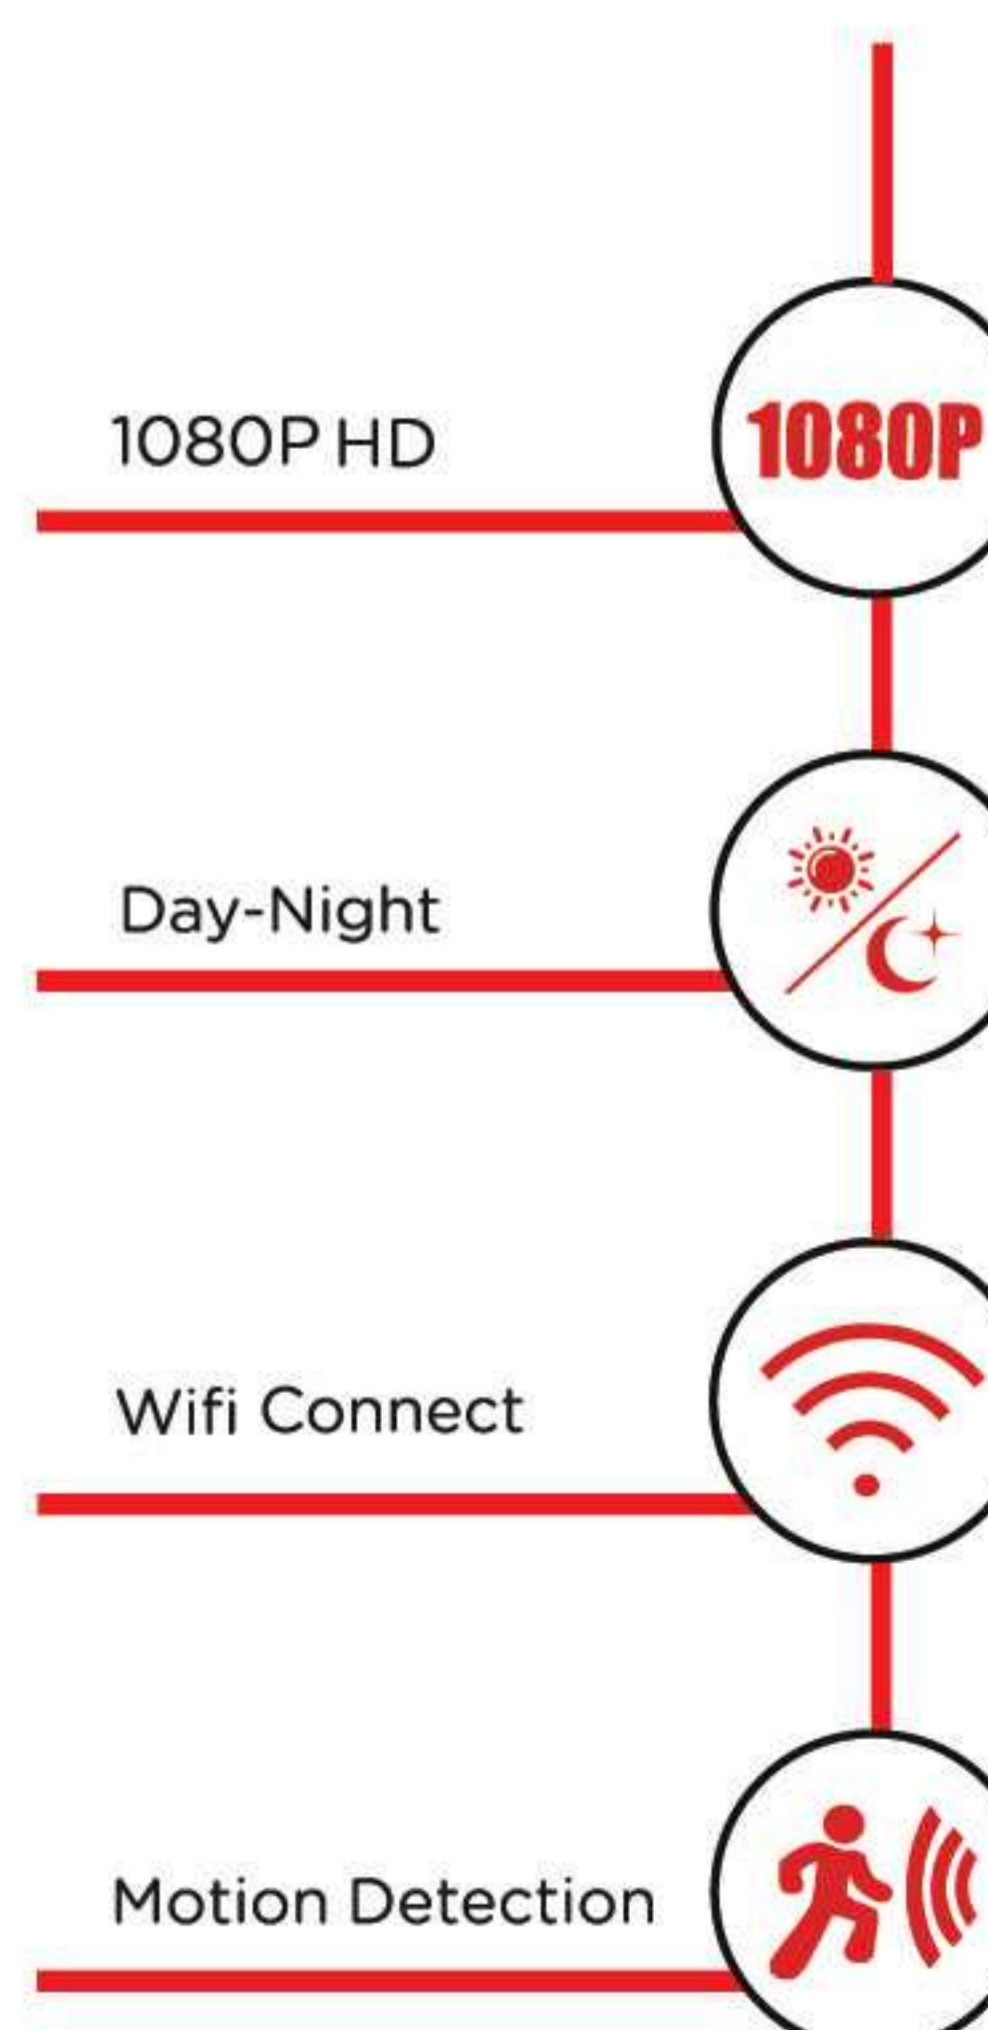

A21

- * Lens 3.6mm(6mm/8mm optional)
- * Resolution 2MP(1920*1080P)
- * Compression H.264
- * WiFi protocol 2.4G
- * Two-way audio Support
- * Push notification
- * TF storage Max 128G
- * Cloud storage Tuya, Amazon Alexa, Google home (need subscribe)

Outdoor PTZ camera

Strong waterproof
HD Wireless Outdoor IP Camera

A698

- BLACK
- WHITE

- * Lens 3.6mm(6mm/8mm optional)
- * Resolution 2MP(1920*1080P)
- * H.264 video compression
- * Pan/Tilt Angle Pan:355° Tilt:180°
- * Two-way audio
- * TF storage Max 128G
- * WIFI(IEEE802.11b/g/n)
- * IOs & Android APP remote control
- * Push Notification
- * Waterproof IP65

A615

- * Build in Mic and Speaker
- * IR Double Light Night vision
- * 4G network
- * PIR Human Motion detection
- * TUYA remote control
- * Push Notification
- * Max SD: 128GB
- * IP65 waterproof
- * Automatic full color alarm recording
- * Power supply: 3W solar panel or 5V 2A adaptor
- * Battery: 18650 battery *4pcs (9000mAh,1month)

- BLACK
- WHITE

A610

- * Lens 3.6mm(6mm/8mm optional)
- * Resolution 2MP(1920*1080P)
- * H.264 video compression
- * Pan/Tilt Angle Pan:355° Tilt:180°
- * Two-way audio
- * TF storage Max 128G
- * WIFI(IEEE802.11b/g/n)
- * iOS & Android APP remote control
- * Push Notification
- * Waterproof IP65