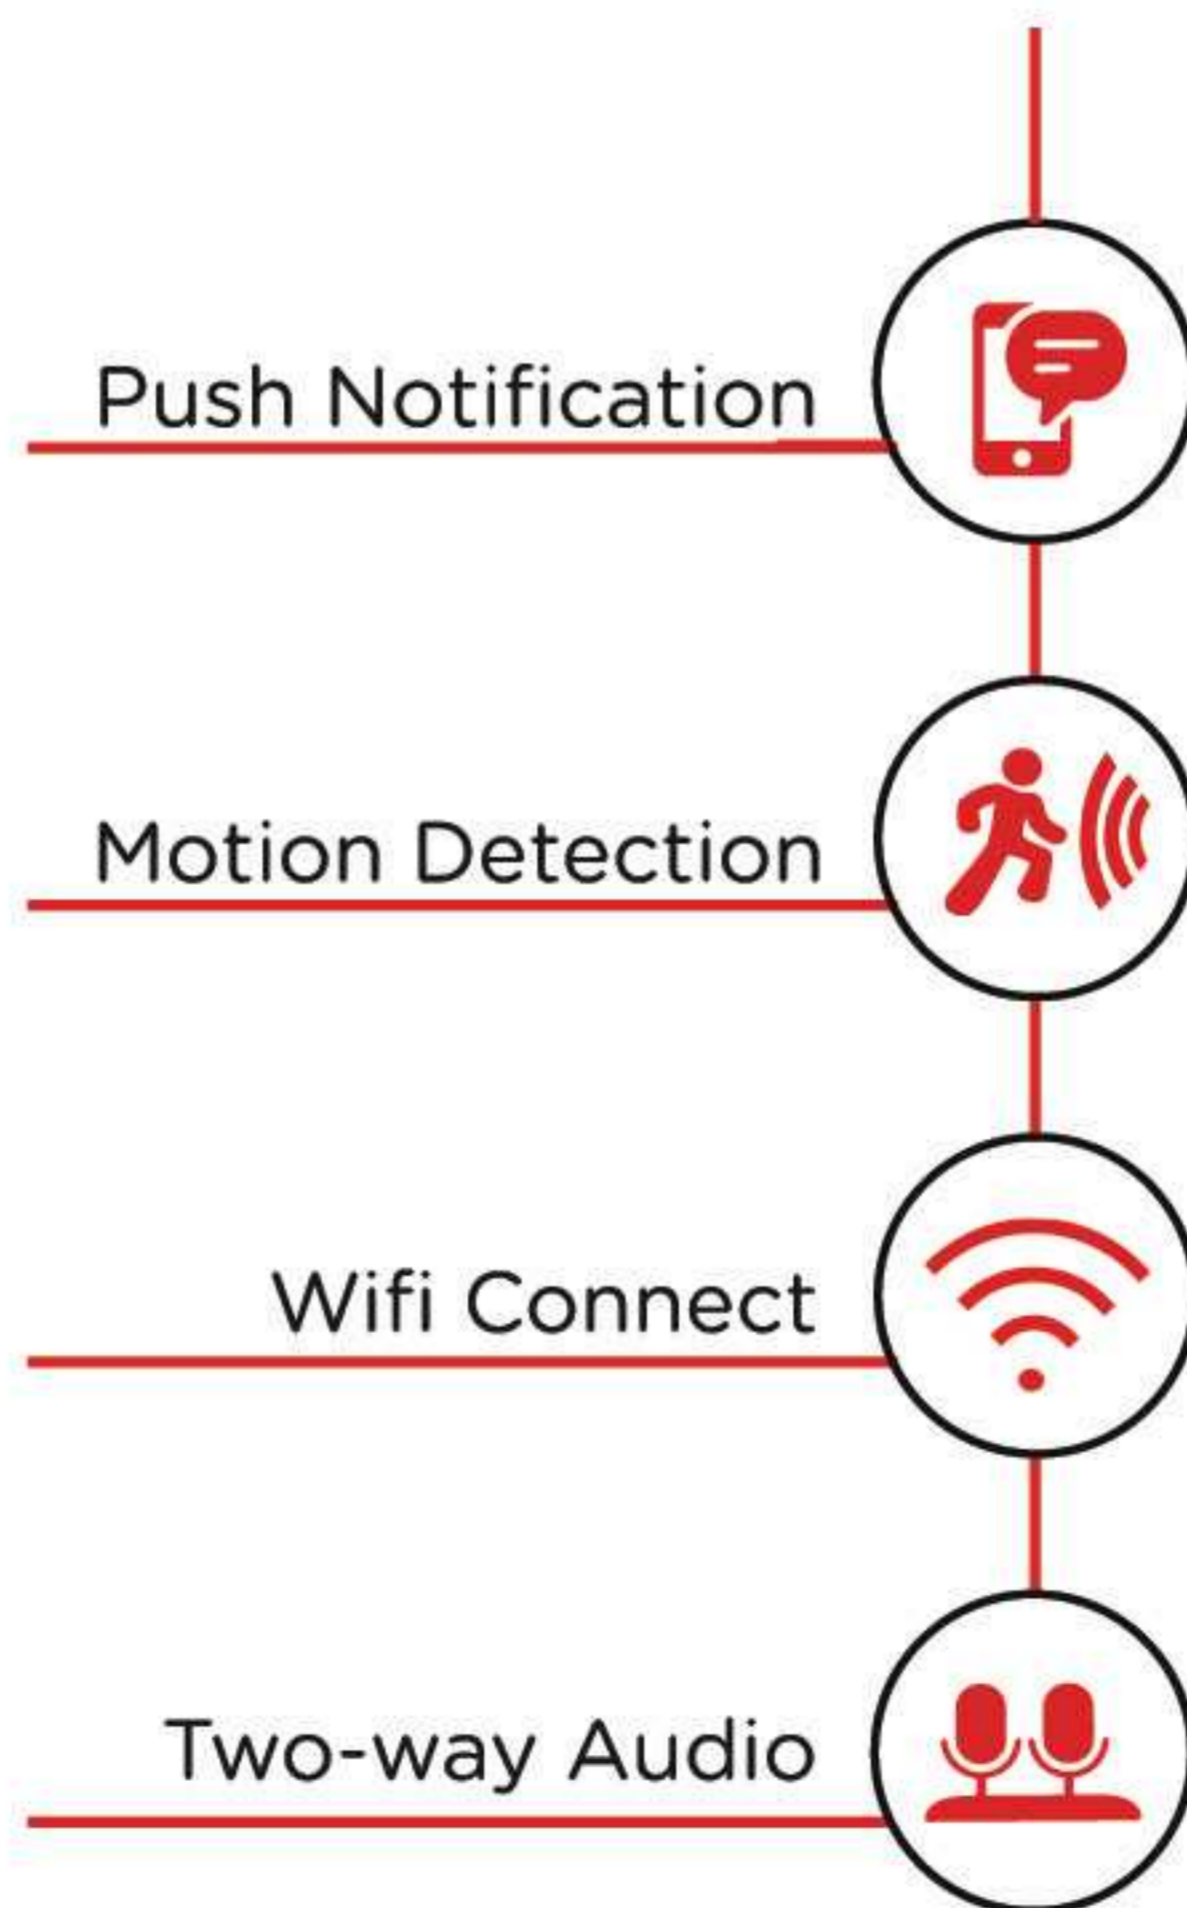

- Lens 3.6mm(6mm/8mm optional)
- Resolution 2MP(1920*1080P)
- Pan/Tilt Angle Pan:355° Tilt: 120°
- Infrared night vision Max 10 meters
- Compression H.264
- Operation Free smart App
- Automatic tracking
- TF storage Max 128G
- Cloud storage support Amazon Alexa, Google home (need subscribe)

- Lens 3.6mm(6mm/8mm optional)
- Resolution 2MP(1920*1080P)
- Pan/Tilt Angle Pan:355° Tilt: 120°
- Infrared night vision Max 10 meters
- Compression H.264
- Operation Free smart App
- Automatic tracking
- TF storage Max 128G
- Cloud storage support Amazon Alexa, Google home (need subscribe)

A34