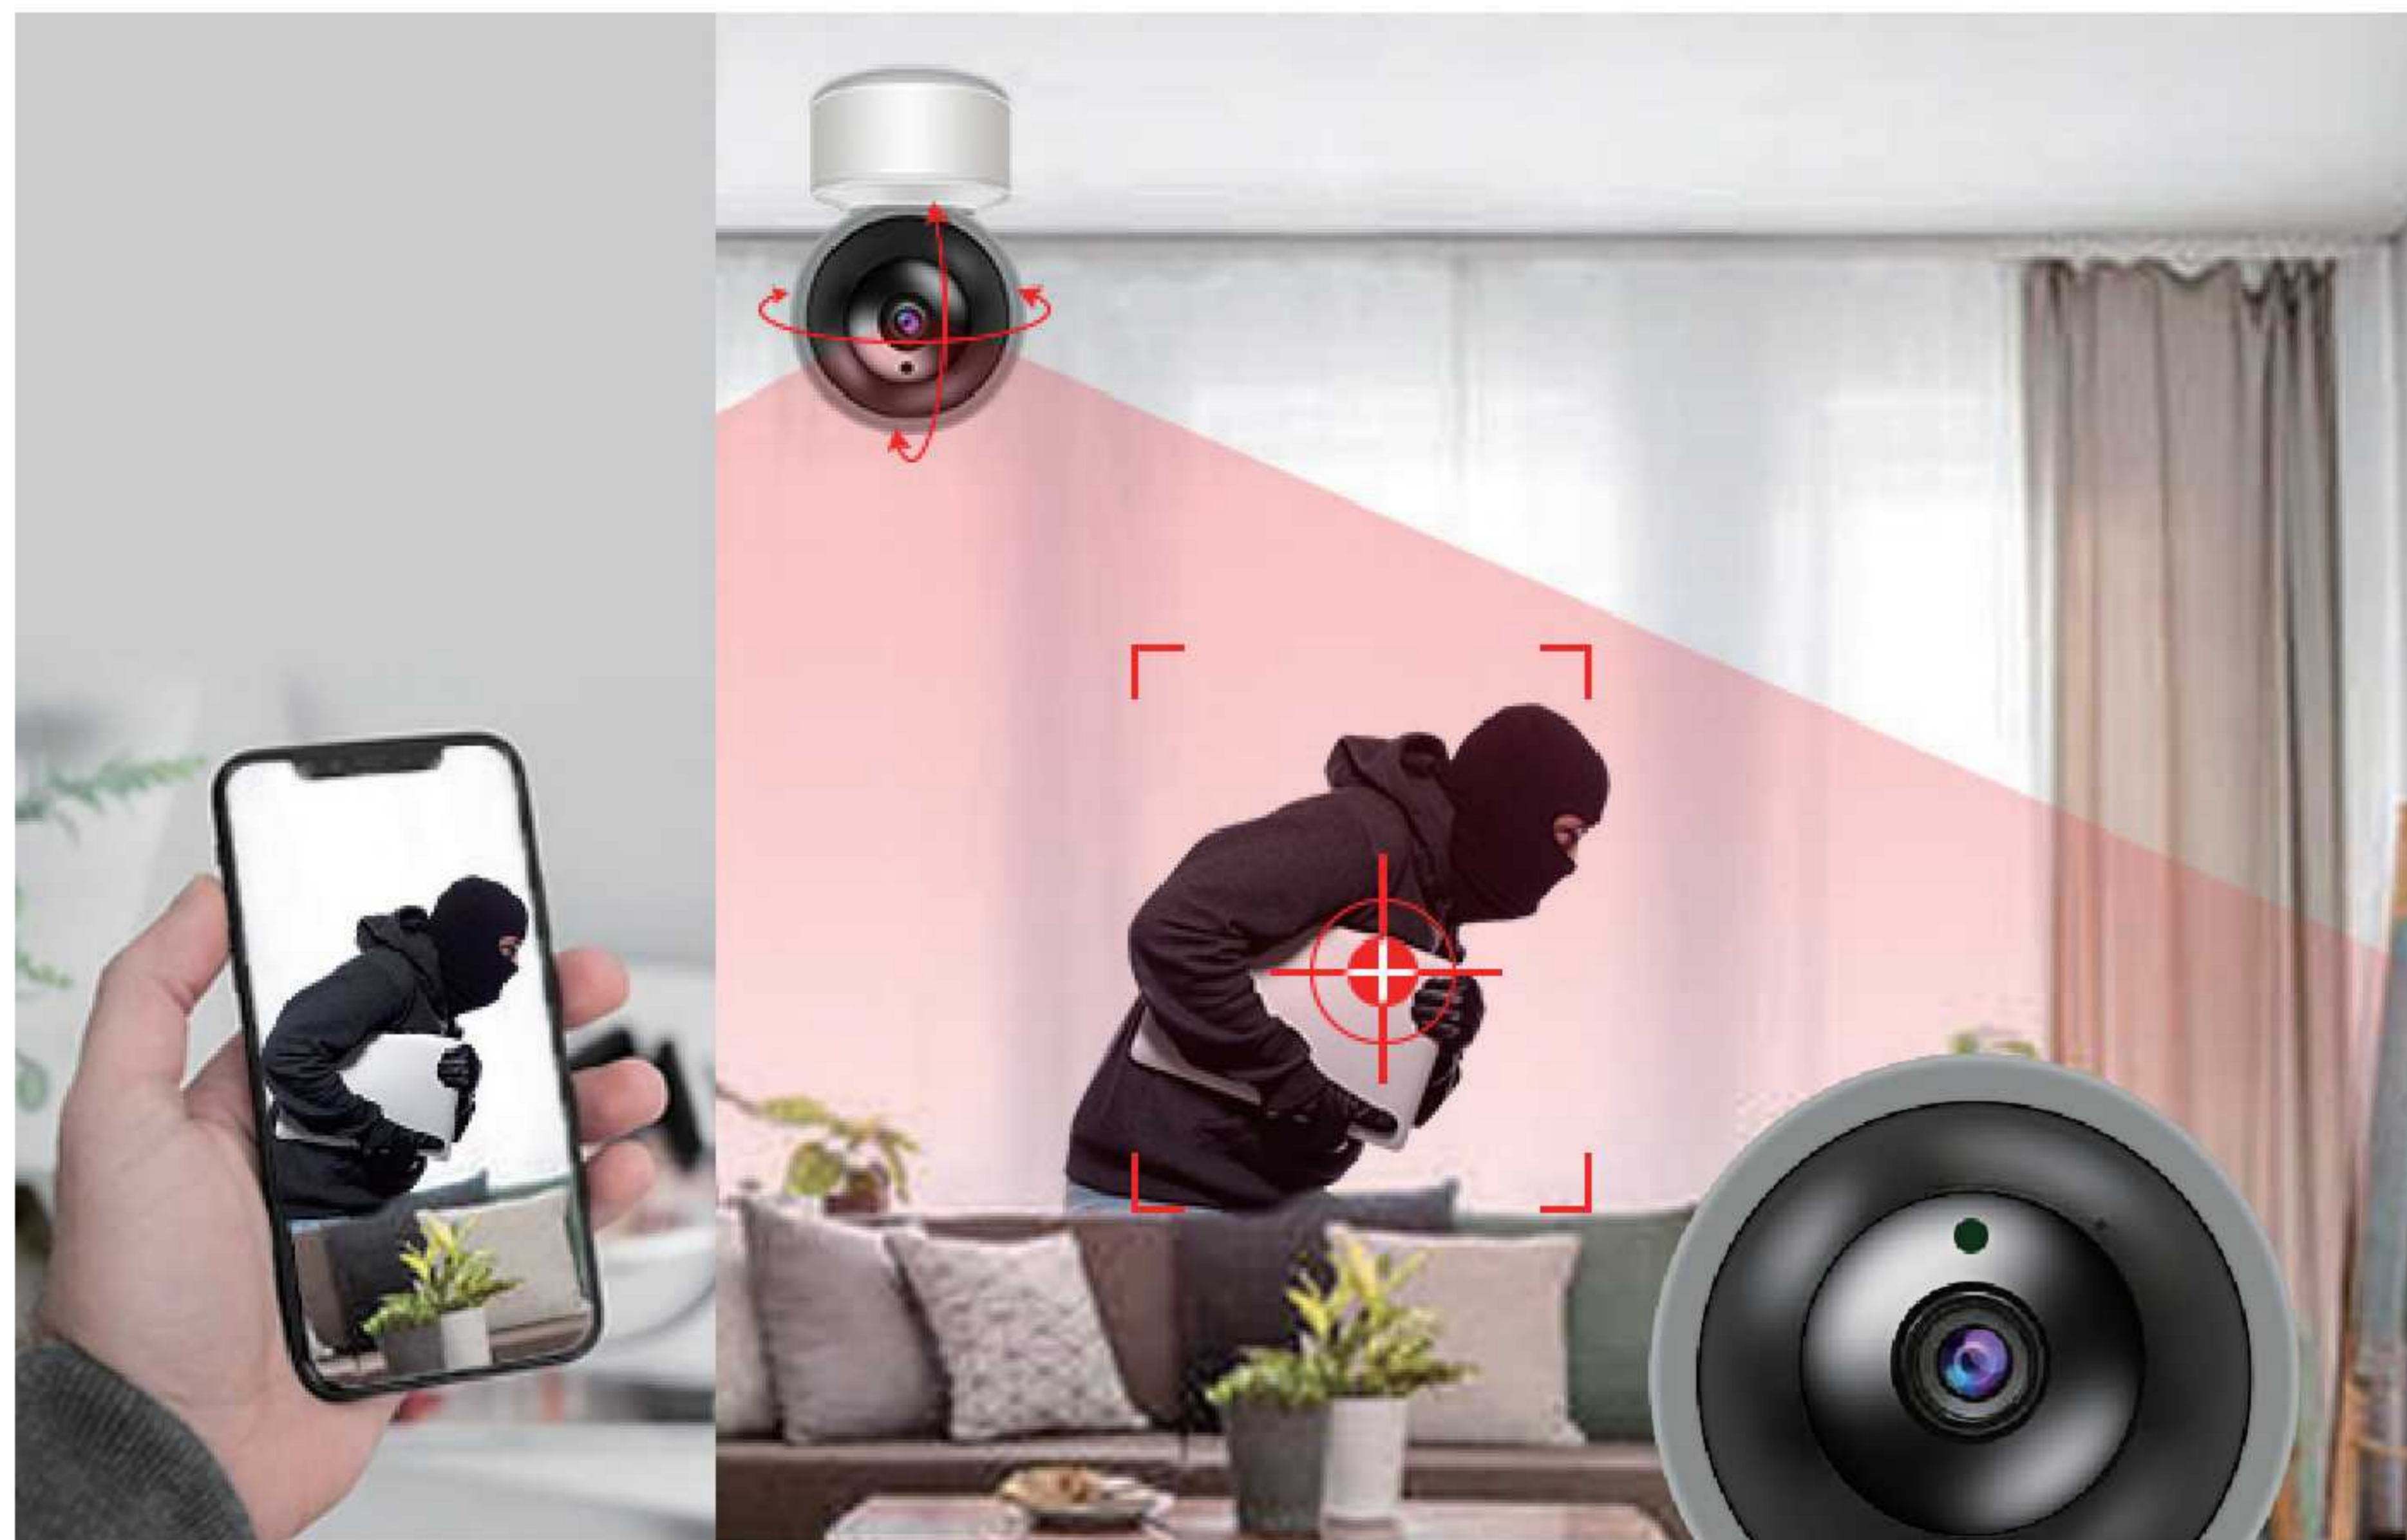

A35

- Lens 3.6mm(6mm/8mm optional)
- Resolution 2MP(1920*1080P)
- Pan/Tilt Angle Pan:355° Tilt: 120°
- Infrared night vision Max 10 meters
- Compression H.264
- Operation Free smart App
- Automatic tracking
- TF storage Max 128G
- Cloud storage support Amazon Alexa, Google home (need subscribe)

A23

- Lens 3.6mm(6mm/8mm optional)
- Resolution 2MP(1920*1080P)
- Compression H.264
- WiFi protocol 2.4G
- Two-way audio Support
- Push notification
- TF storage Max 128G
- Cloud storage Tuya, Amazon Alexa, Google home (need subscribe)

A22