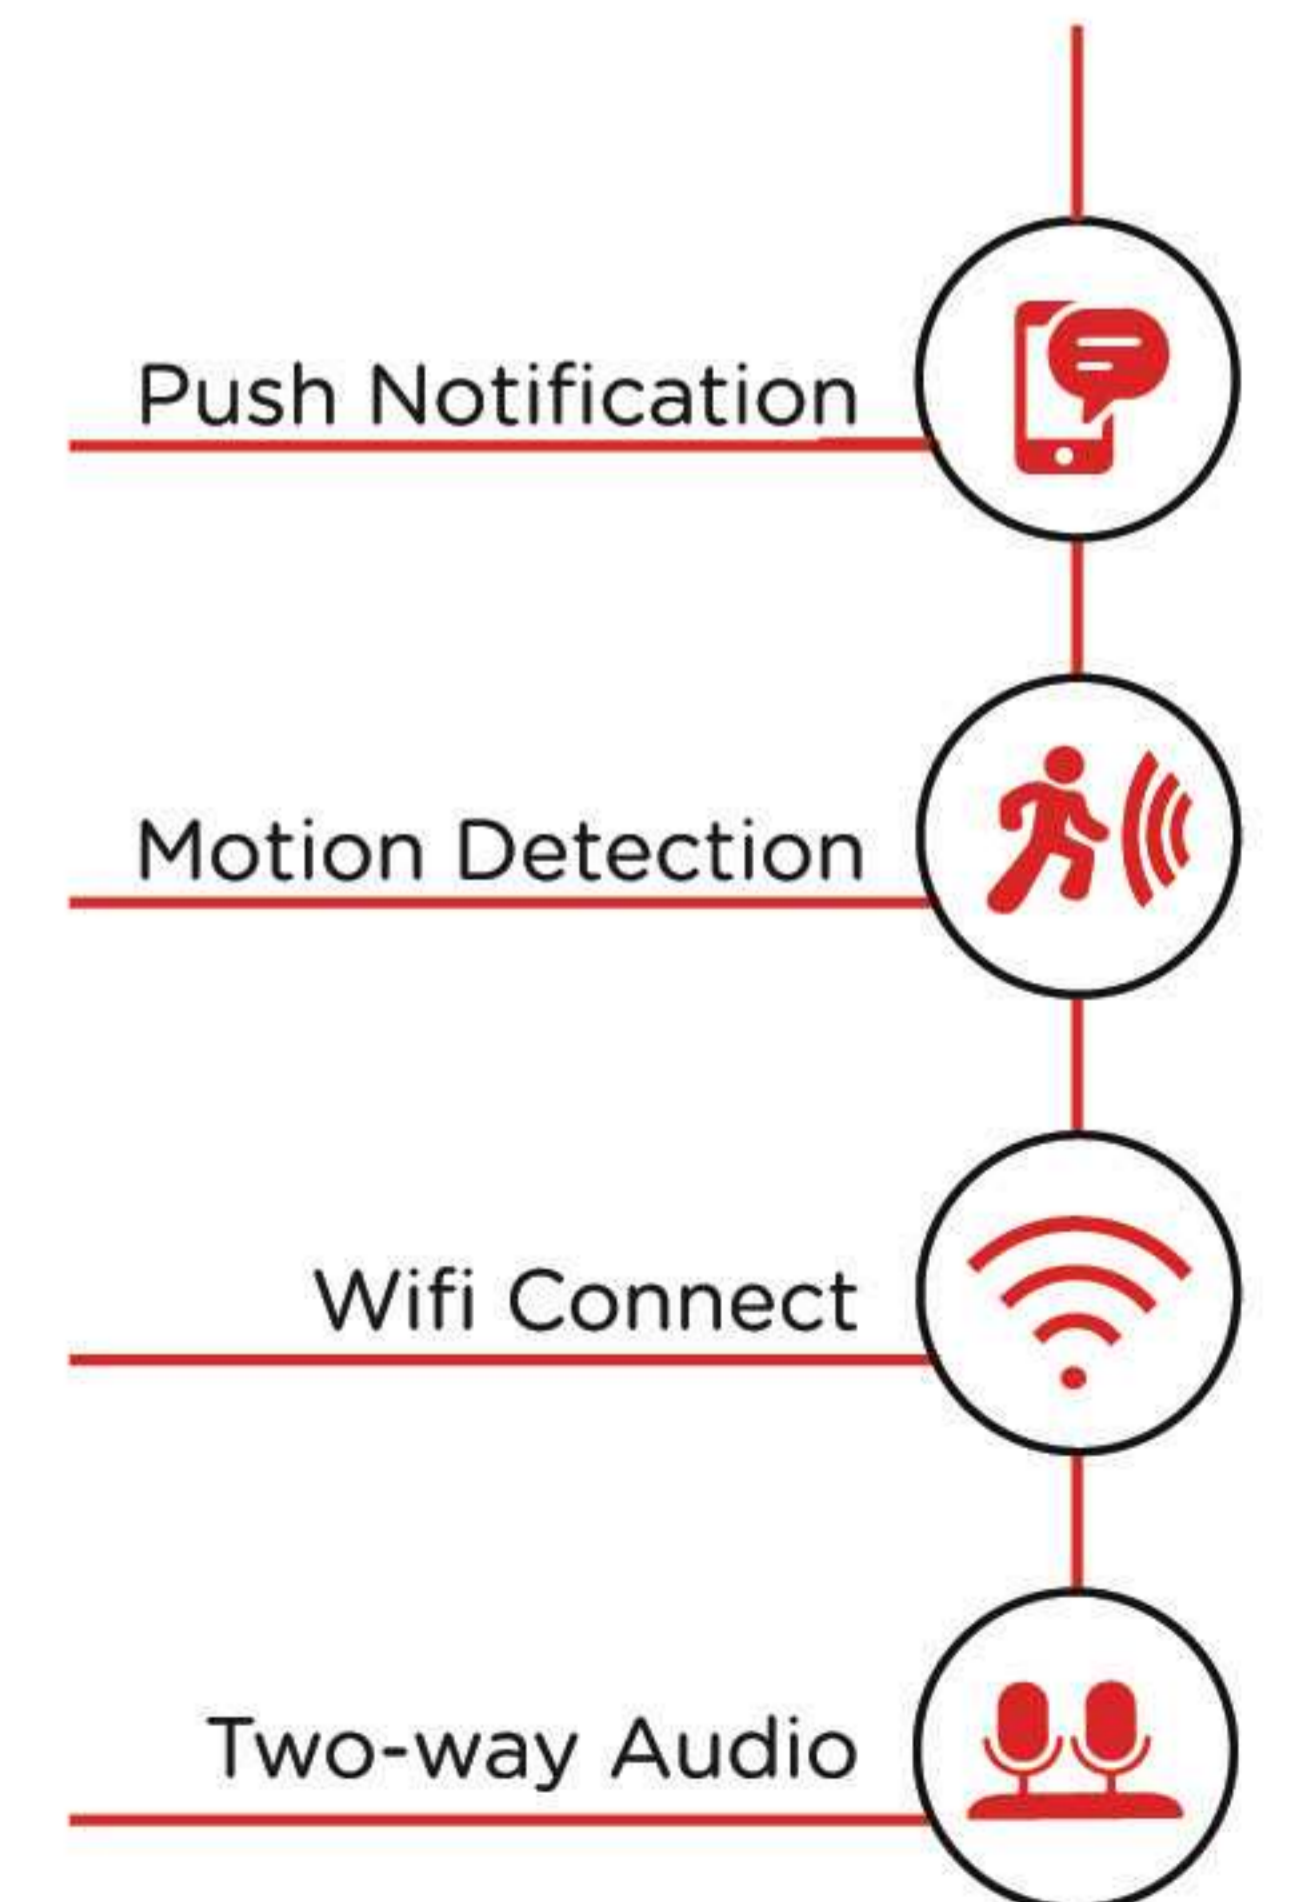

A33

- * Hidden lens privacy Camera
- * Lens 3.6mm(6mm/8mm optional)
- * Resolution 2MP(1920*1080P)
- * Compression H.264
- * Operation Free smart App
- * Two-way audio
- * Push notification
- * TF storage Max 128G
- * Cloud storage support Amazon Alexa, Google home (need subscribe)

Indoor PTZ Camera

Watch Over Your Entire Property
Protect your home with APEXIS camera
Crystal-clear HD video

A311

A37

- * Lens 3.6mm(6mm/8mm optional)
- * Resolution 2MP(1920*1080P)
- * Pan/Tilt Angle Pan:355° Tilt: 120°
- * Infrared night vision Max 10 meters
- * Compression H.264
- * Operation Free smart App
- * Automatic tracking
- * TF storage Max 128G
- * Cloud storage support Amazon Alexa, Google home (need subscribe)

A39

A310

- * Lens 3.6mm(6mm/8mm optional)
- * Resolution 2MP(1920*1080P)
- * Pan/Tilt Angle Pan:355° Tilt: 120°
- * Infrared night vision Max 10 meters
- * Compression H.264
- * Operation Free smart App
- * Automatic tracking
- * TF storage Max 128G
- * Cloud storage support Amazon Alexa, Google home (need subscribe)

- * Lens 3.6mm(6mm/8mm optional)
- * Resolution 2MP(1920*1080P)
- * Pan/Tilt Angle Pan:355° Tilt: 120°
- * Infrared night vision Max 10 meters
- * Compression H.264
- * Operation Free smart App
- * Automatic tracking
- * TF storage Max 128G
- * Cloud storage support Amazon Alexa, Google home (need subscribe)