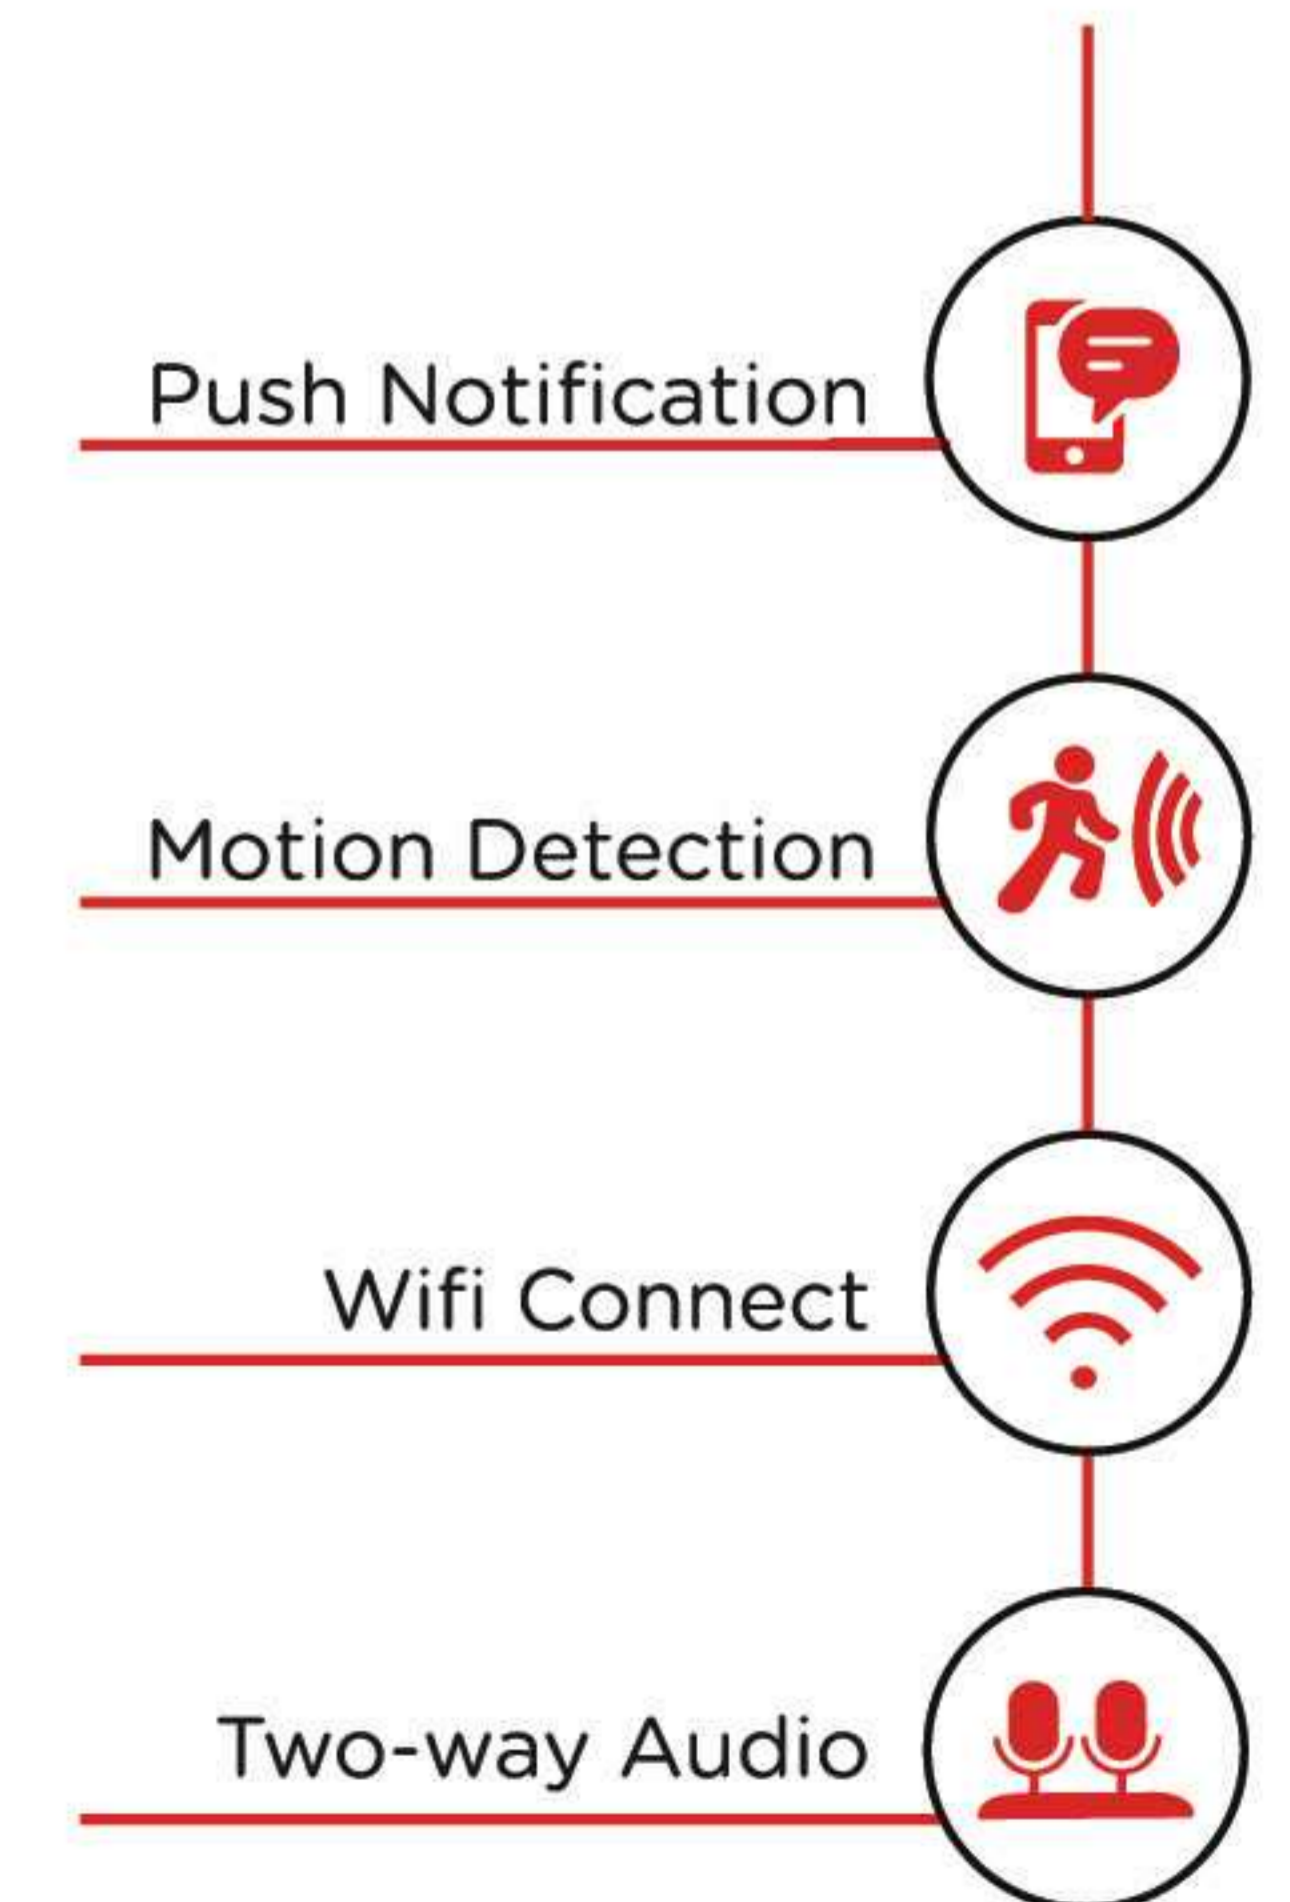

A615

- * Build in Mic and Speaker
- * IR Double Light Night vision
- * 4G network
- * PIR Human Motion detection
- * TUYA remote control
- * Push Notification
- * Max SD: 128GB
- * IP65 waterproof
- * Automatic full color alarm recording
- * Power supply: 3W solar panel or 5V 2A adaptor
- * Battery: 18650 battery *4pcs (9000mAh,1month)

- BLACK
- WHITE

A610

- * Lens 3.6mm(6mm/8mm optional)
- * Resolution 2MP(1920*1080P)
- * H.264 video compression
- * Pan/Tilt Angle Pan:355° Tilt:180°
- * Two-way audio
- * TF storage Max 128G
- * WIFI(IEEE802.11b/g/n)
- * iOS & Android APP remote control
- * Push Notification
- * Waterproof IP65

A612

- * Lens 3.6mm(6mm/8mm optional)
- * Resolution 2MP(1920*1080P)
- * H.264 video compression
- * Pan/Tilt Angle Pan:355° Tilt:180°
- * Two-way audio
- * TF storage Max 128G
- * WiFi protocol 2.4G
- * IOs & Android APP remote control
- * Push Notification
- * Waterproof IP65

- * Lens 3.6mm(6mm/8mm optional)
- * Resolution 2MP(1920*1080P)
- * H.264 video compression
- * Pan/Tilt Angle Pan:355° Tilt:180°
- * Two-way audio
- * TF storage Max 128G
- * WiFi protocol 2.4G
- * IOs & Android APP remote control
- * Push Notification
- * Waterproof IP65