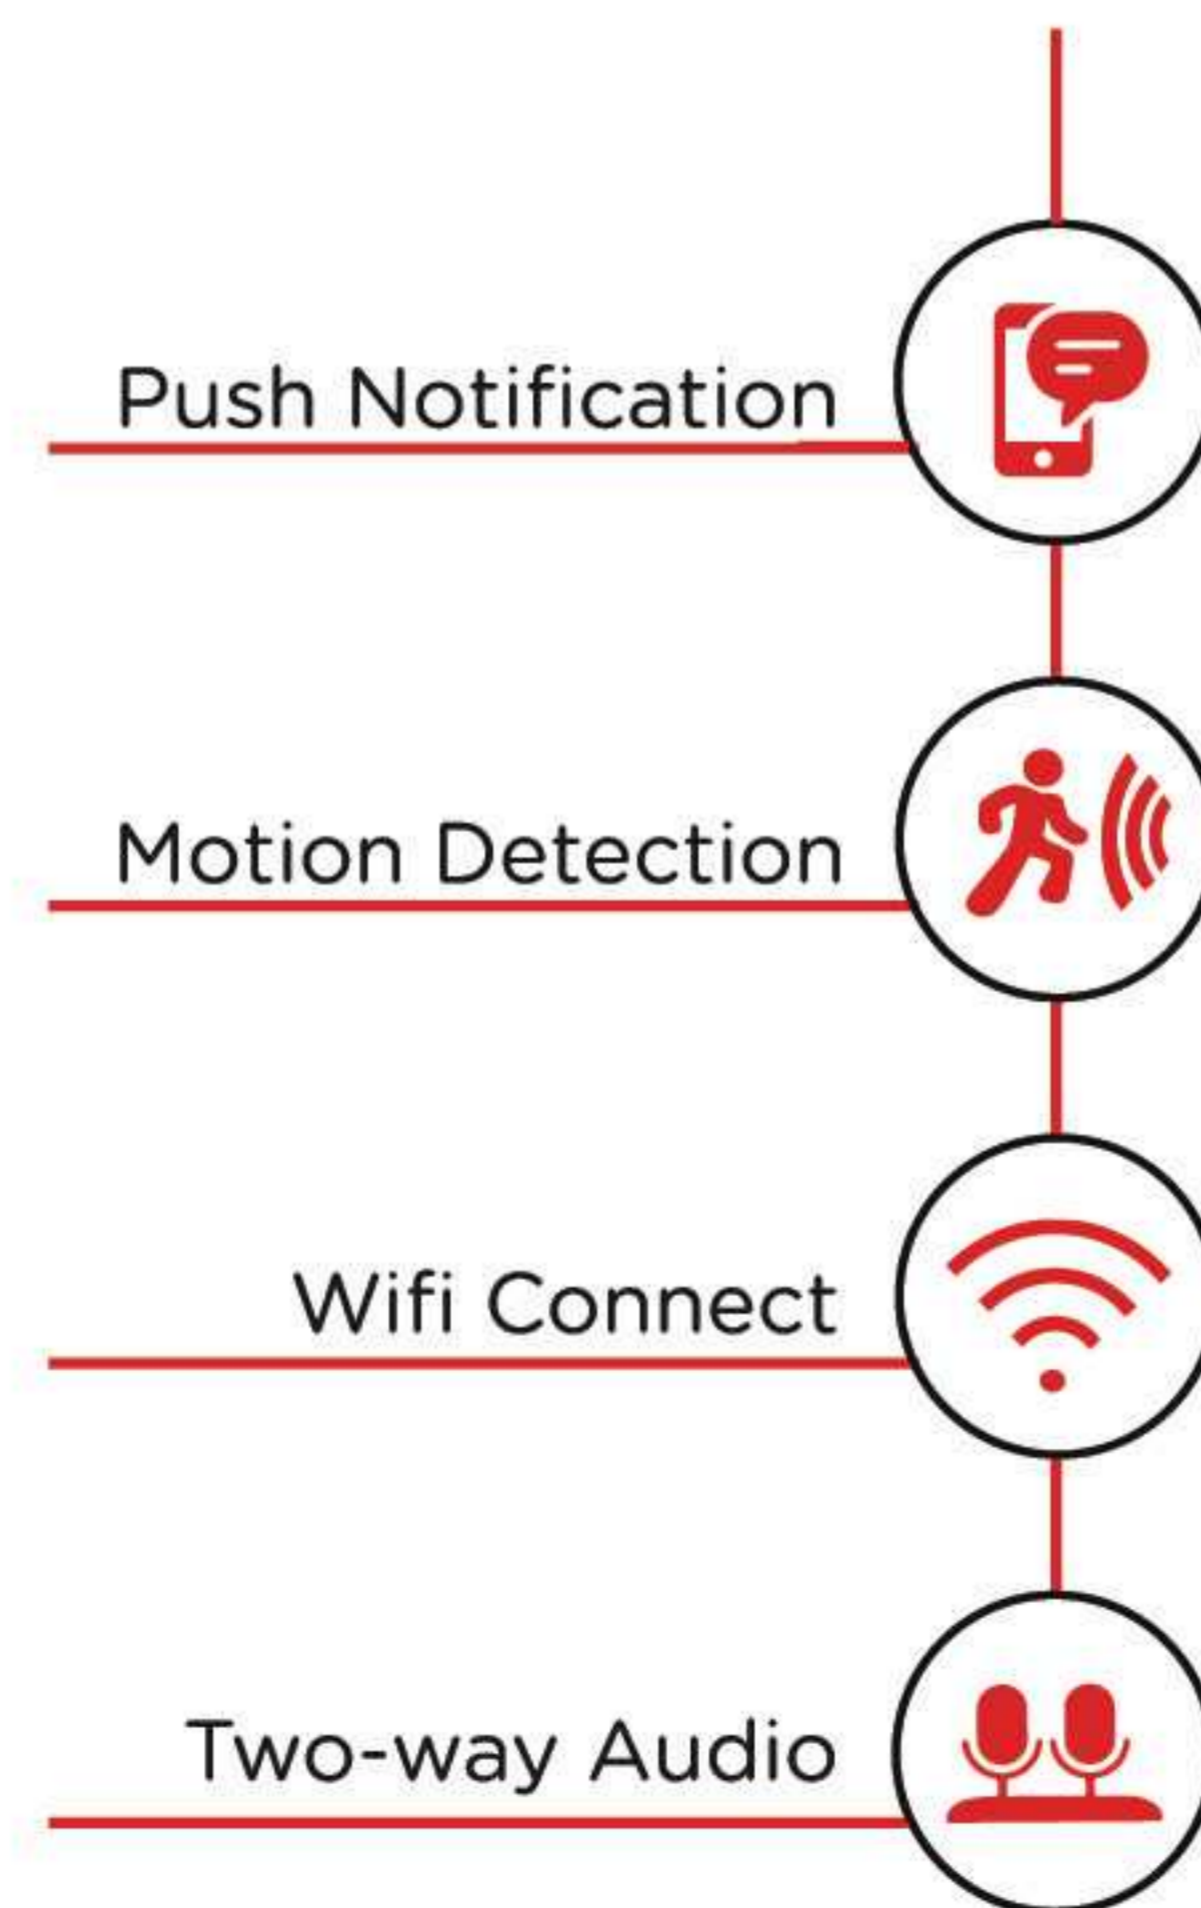

- Push Notification 
- Motion Detection 
- Wifi Connect 
- Two-way Audio 

- Push Notification 
- Motion Detection 
- Wifi Connect 
- Two-way Audio 

A321

- * Dual lens
- * Lens 3.6mm(6mm/8mm optional)
- * Resolution 2MP(1920*1080P)
- * Pan/Tilt Angle Pan:355° Tilt:120°
- * Compression H.264
- * Automatic tracking
- * Push notification
- * Cloud storage Tuya, Amazon Alexa, Google home (need subscribe)

Two Lens Design Camera

Strong waterproof
HD Wireless Outdoor IP Camera

- * Dual lens
- * Lens 3.6mm(6mm/8mm optional)
- * Resolution 2MP(1920*1080P)
- * Pan/Tilt Angle Pan:355° Tilt:120°
- * Compression H.264
- * Automatic tracking
- * Push notification
- * Cloud storage Tuya, Amazon Alexa, Google home (need subscribe)
- * Waterproof IP65

- * Lens 3.6mm(6mm/8mm optional)
- * Resolution 2MP(1920*1080P)
- * Operation Free smart App
- * Compression H.264 dual stream
- * Two-way audio
- * Automatic tracking
- * Push notification
- * TF storage Max 128G
- * Cloud storage Tuya, Amazon Alexa, Google home (need subscribe)
- * Waterproof IP65

- * Dual lens
- * Lens 3.6mm(6mm/8mm optional)
- * Resolution 2MP(1920*1080P)
- * Compression H.264 dual stream
- * Automatic tracking
- * Push notification
- * Cloud storage support Amazon Alexa, Google home (need subscribe)
- * Waterproof IP65