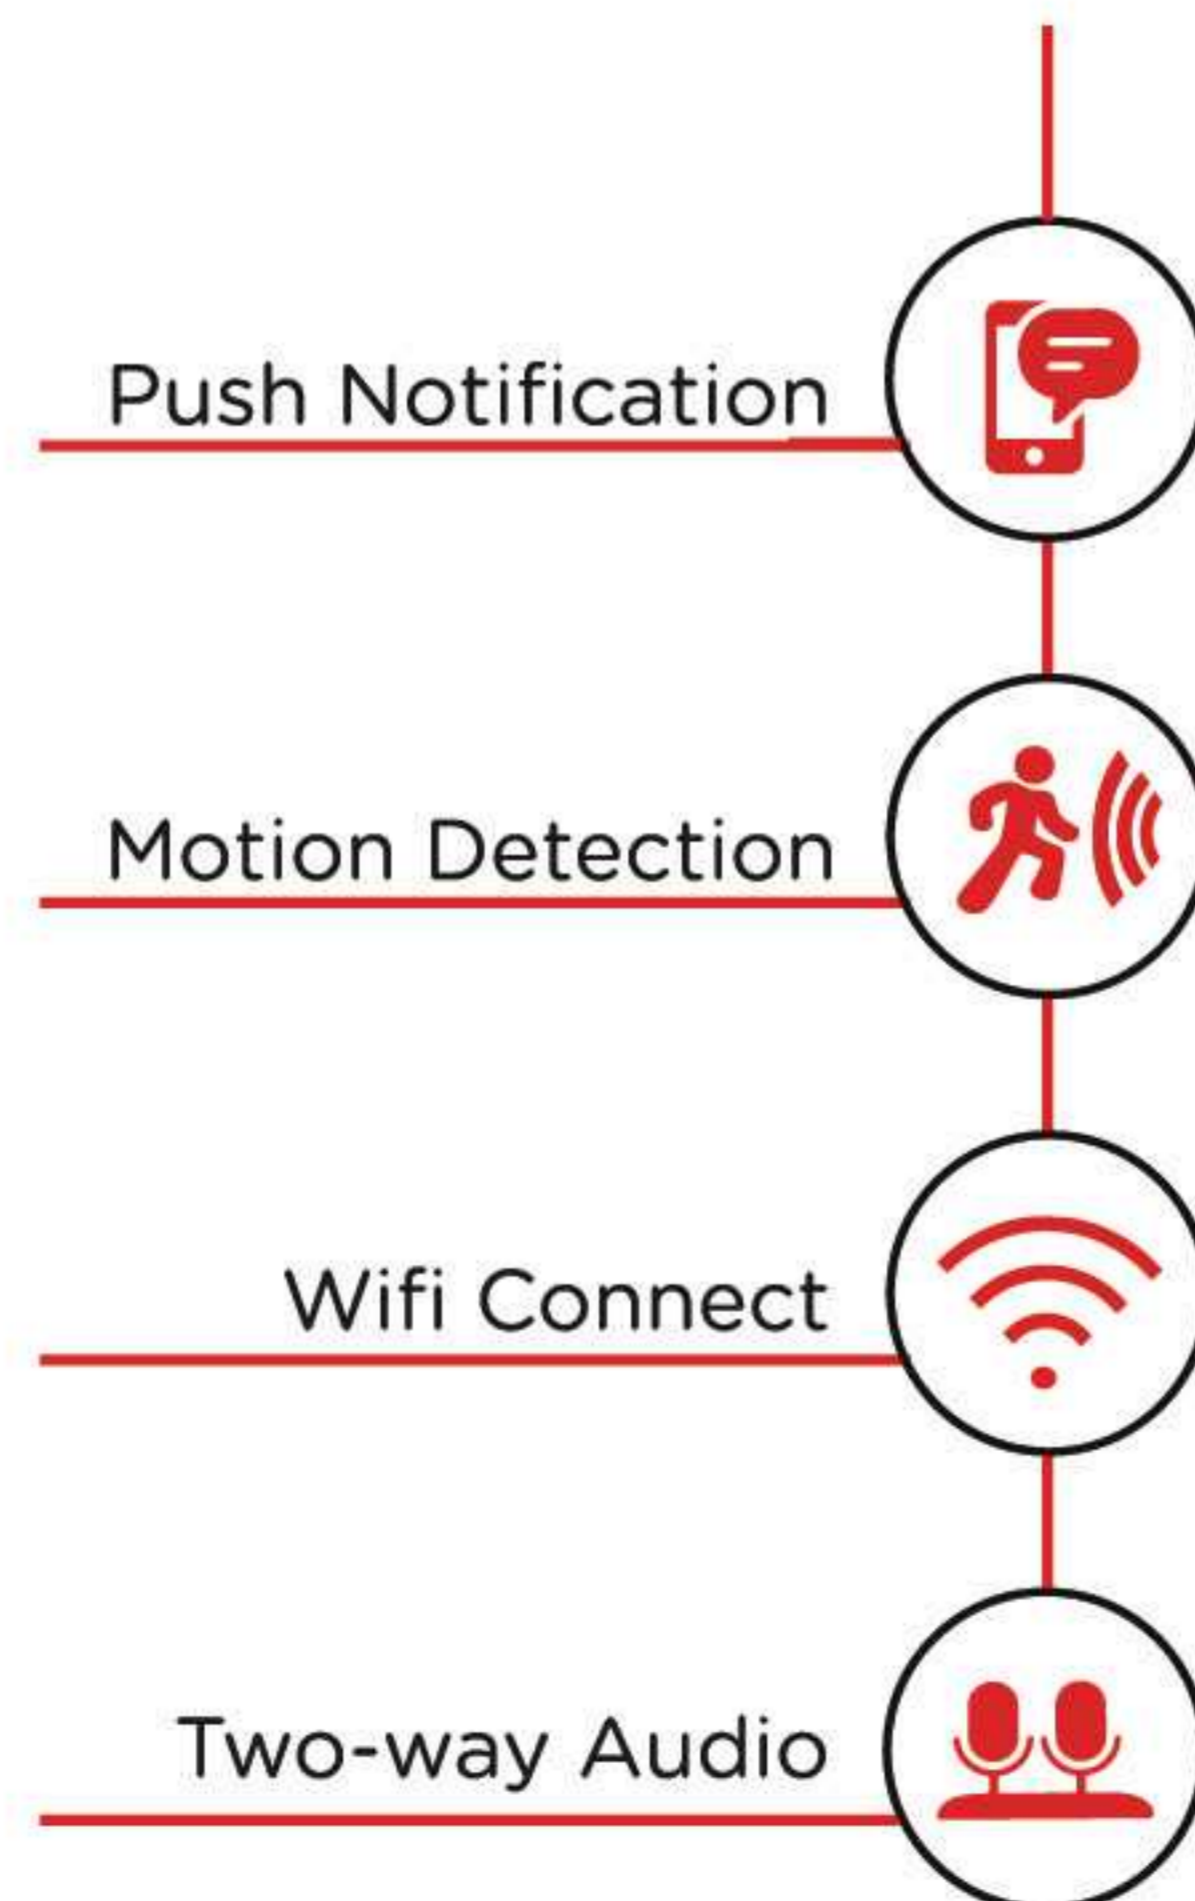

Dome Camera

1080P

720P

A81

- * Lens 3.6mm(6mm/8mm optional)
- * Resolution 2MP(1920*1080P)
- * Operation Free smart App
- * Pan/Tilt Angle Pan:355° Tilt:120°
- * Compression H.264 dual stream
- * WiFi protocol 2.4G
- * Automatic tracking
- * Push notification
- * TF storage Max 128G
- * Cloud storage support Amazon Alexa, Google home (need subscribe)

A551

- * Resolution 2MP(1920*1080P)
- * H.264 Video Compression
- * Two-way audio with noise cancellation
- * 2.4 GHz WIFI
- * 166°view Angle Lens
- * Battery standby 12-18months
- * Battery works 8months
- * IR up to 10m night vision
- * TF storage Max 128G

A531

- * 2MP/1080P/H.264
- * PIR Motion detection
- * IR-LED Night vision 10meters.
- * WiFi 2.4G
- * TUYA smart App
- * Two-way audio
- * Push notification
- * 2*18650 Battery (5200mAh)
- * Storage: SD Max 128GB or Cloud
- * Power: Support 6month stand by

It's a doorbell
and a surveillance camera

Assistant, I already called the police

A55

- * Resolution 2MP(1920*1080P)
- * H.264 Video Compression
- * Two-way audio with noise cancellation
- * 2.4 GHz WIFI
- * 166°view Angle Lens
- * Battery standby 12-18months
- * Battery works 8months
- * IR up to 10m night vision
- * TF storage Max 128G