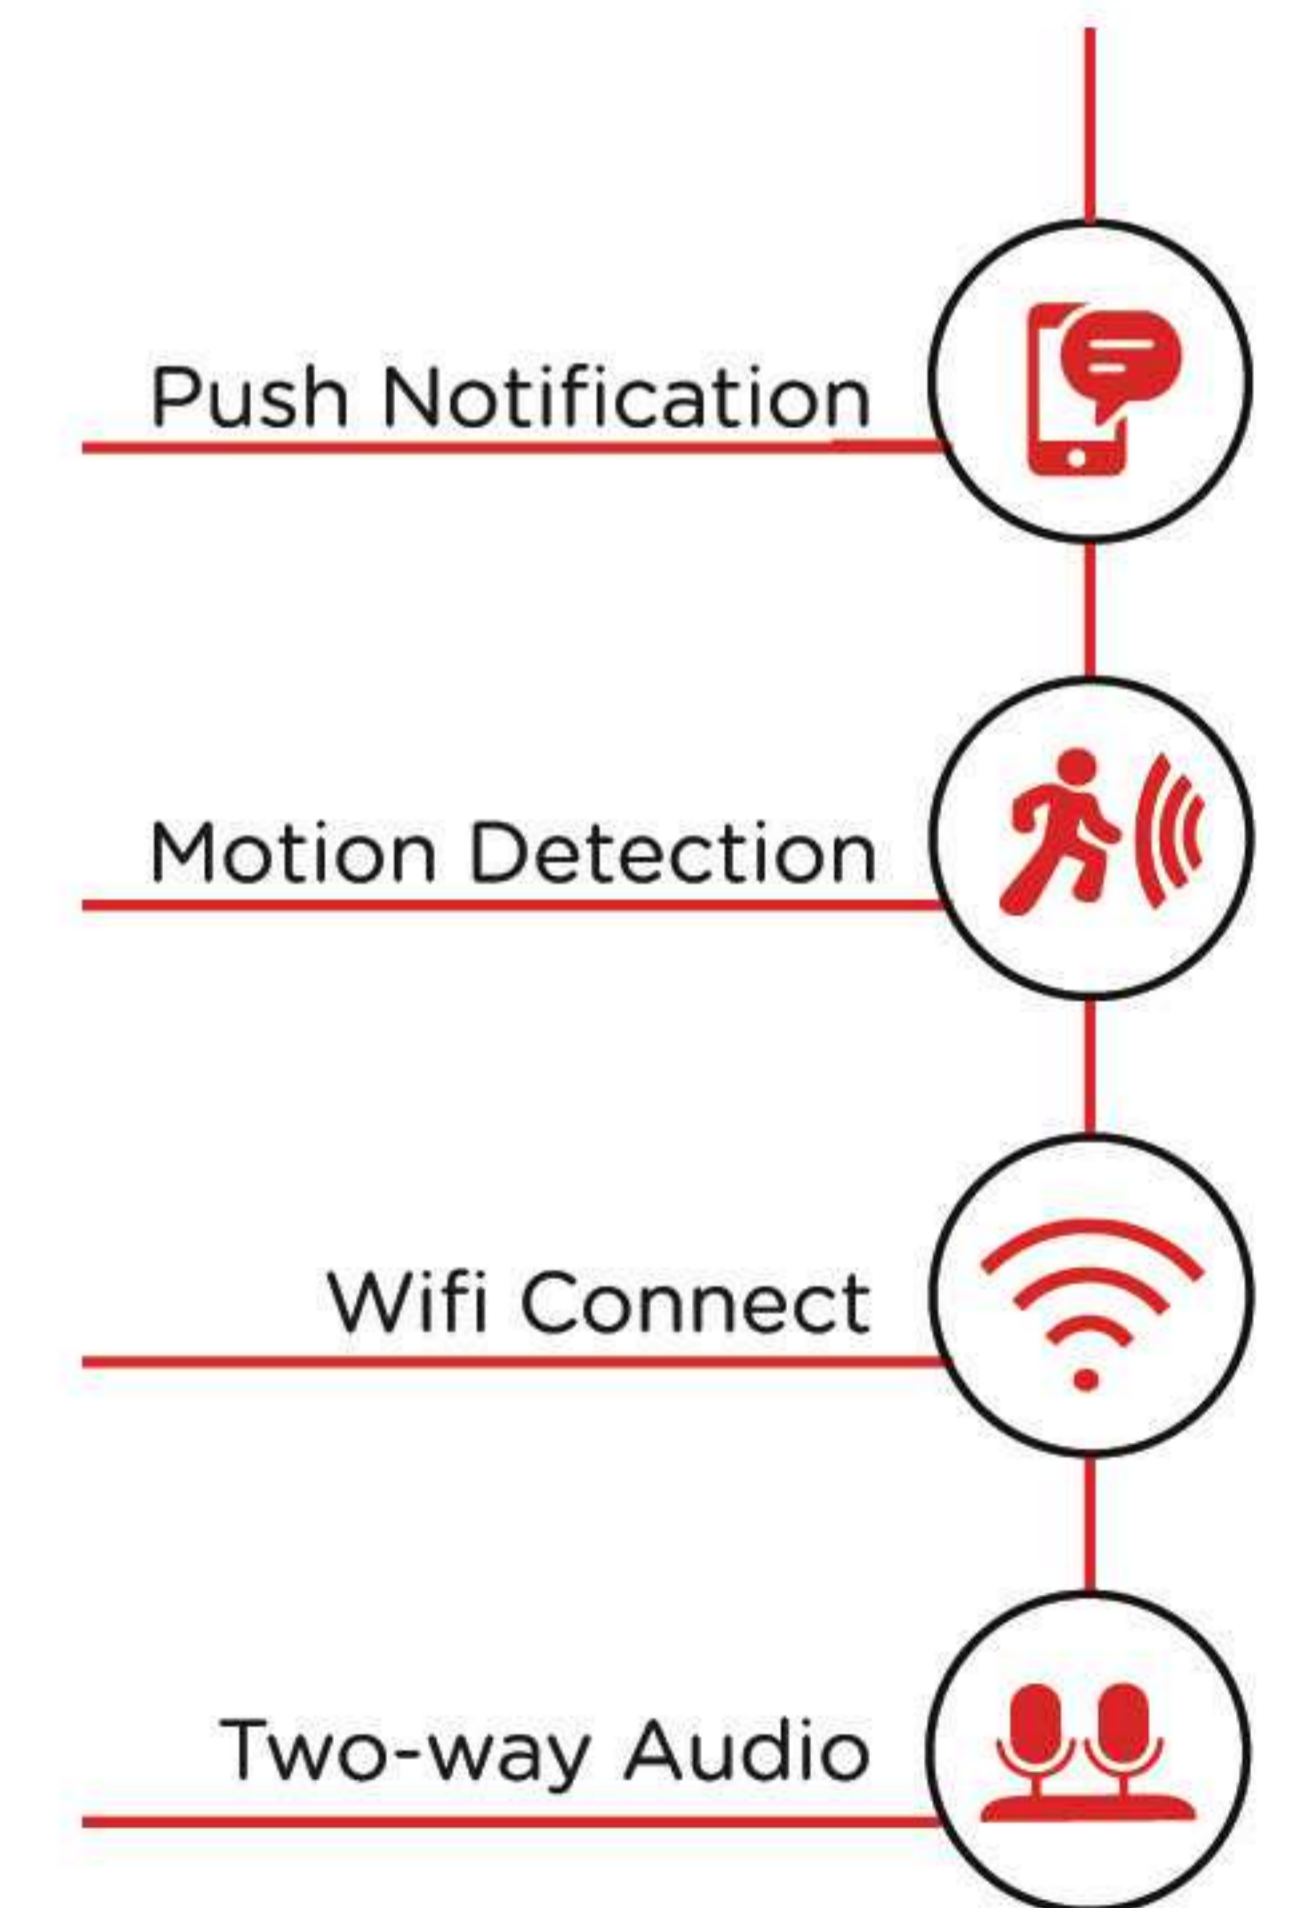

- * Lens 3.6mm(6mm/8mm optional)
- * Resolution 2MP(1920*1080P)
- * Pan/Tilt Angle Pan:355° Tilt: 120°
- * Infrared night vision Max 10 meters
- * Compression H.264
- * Operation Free smart App
- * Automatic tracking
- * TF storage Max 128G
- * Cloud storage support Amazon Alexa, Google home (need subscribe)

A371

- * Lens 3.6mm(6mm/8mm optional)
- * Resolution 2MP(1920*1080P)
- * Pan/Tilt Angle Pan:355° Tilt: 120°
- * Infrared night vision Max 10 meters
- * Compression H.264
- * Operation Free smart App
- * Automatic tracking
- * TF storage Max 128G
- * Cloud storage support Amazon Alexa, Google home (need subscribe)

A370

A34

A31

A35

- * Lens 3.6mm(6mm/8mm optional)
- * Resolution 2MP(1920*1080P)
- * Pan/Tilt Angle Pan:355° Tilt: 120°
- * Infrared night vision Max 10 meters
- * Compression H.264
- * Operation Free smart App
- * Automatic tracking
- * TF storage Max 128G
- * Cloud storage support Amazon Alexa, Google home (need subscribe)