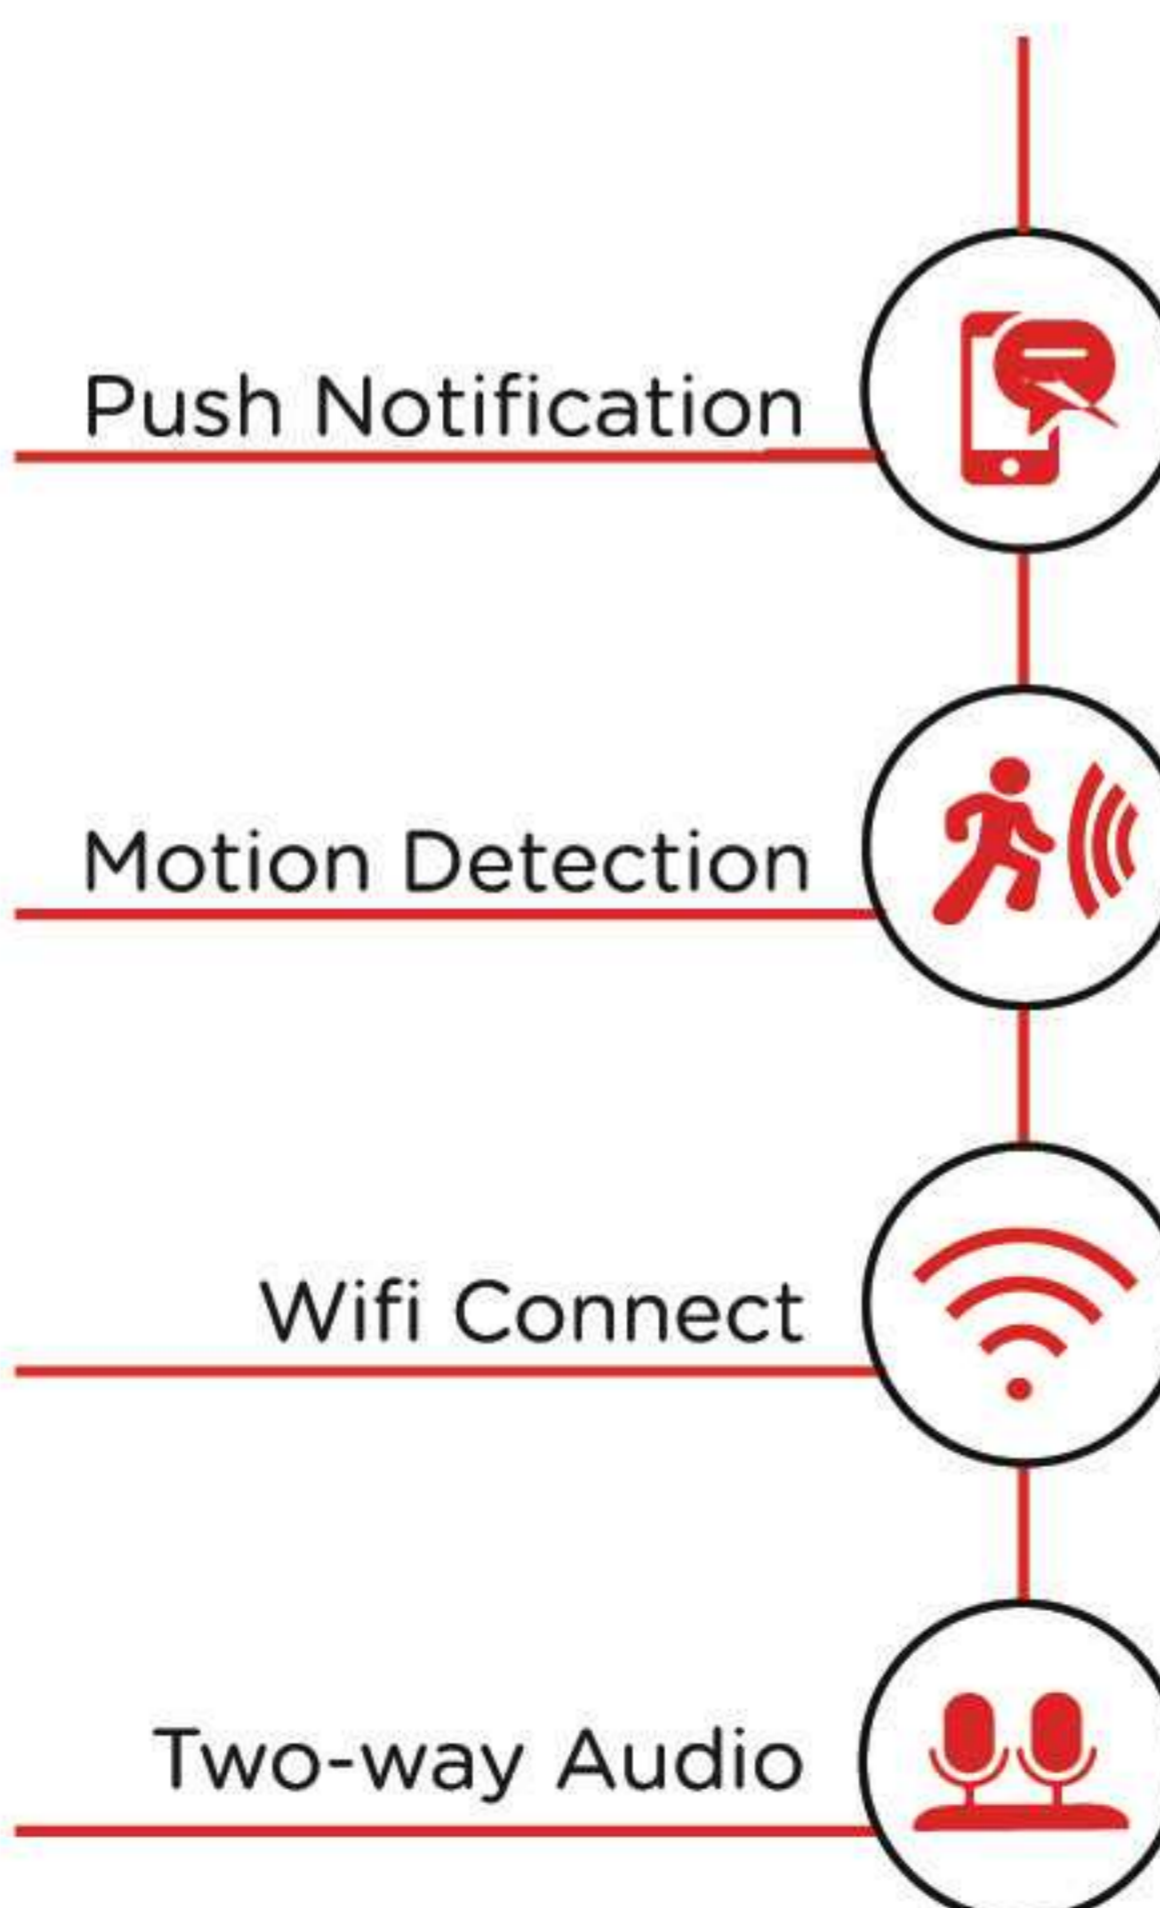

A191

- * Battery 18650 *2 (5000mAh)
- * Lens 3.6mm(6mm/8mm optional)
- * Resolution 2MP(1920*1080P)
- * Compression H.264
- * WiFi protocol 2.4G
- * Two-way audio
- * Push notification
- * TF storage Max 128G
- * Cloud storag support Amazon Alexa, Google home (need subscribe)

A33

- * Hidden lens privacy Camera
- * Lens 3.6mm(6mm/8mm optional)
- * Resolution 2MP(1920*1080P)
- * Compression H.264
- * Operation Free smart App
- * Two-way audio
- * Push notification
- * TF storage Max 128G
- * Cloud storage support Amazon Alexa, Google home (need subscribe)

Indoor PTZ Camera

Watch Over Your Entire Property
Protect your home with APEXIS camera
Crystal-clear HD video

A311

A37

- * Lens 3.6mm(6mm/8mm optional)
- * Resolution 2MP(1920*1080P)
- * Pan/Tilt Angle Pan:355° Tilt: 120°
- * Infrared night vision Max 10 meters
- * Compression H.264
- * Operation Free smart App
- * Automatic tracking
- * TF storage Max 128G
- * Cloud storage support Amazon Alexa, Google home (need subscribe)