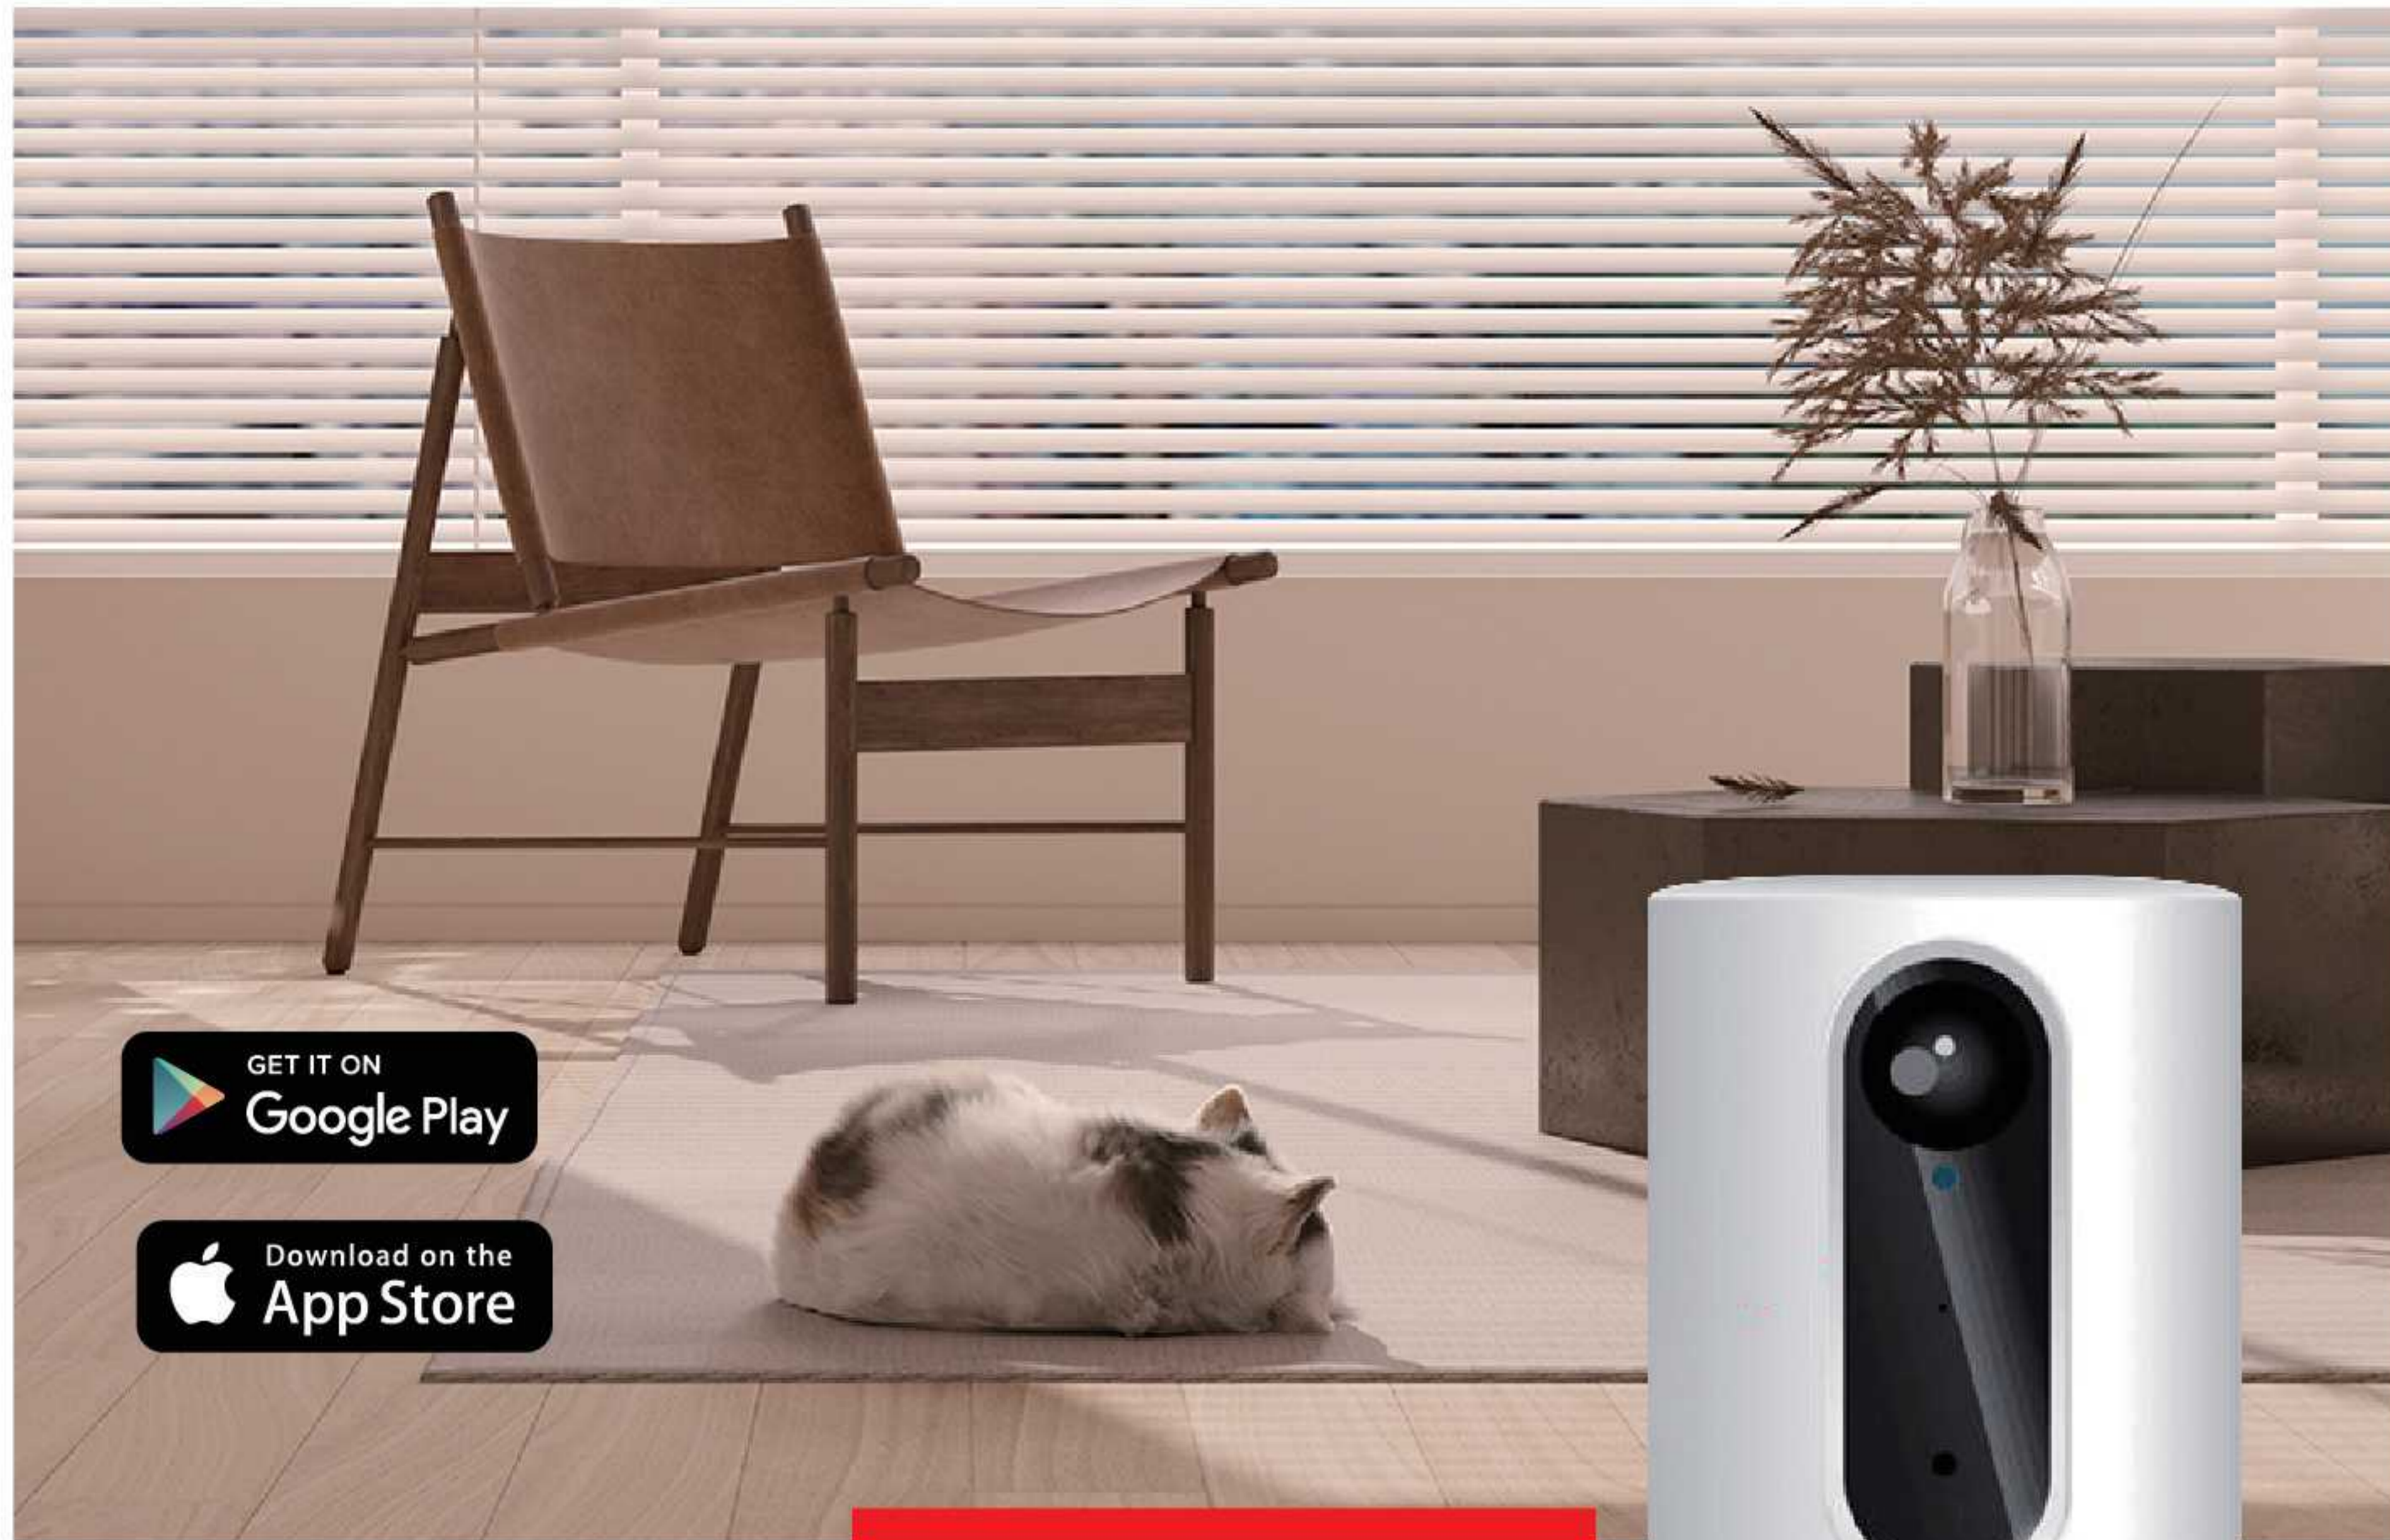

A33

- * Hidden lens privacy Camera
- * Lens 3.6mm(6mm/8mm optional)
- * Resolution 2MP(1920*1080P)
- * Compression H.264
- * Operation Free smart App
- * Two-way audio
- * Push notification
- * TF storage Max 128G
- * Cloud storage support Amazon Alexa, Google home (need subscribe)