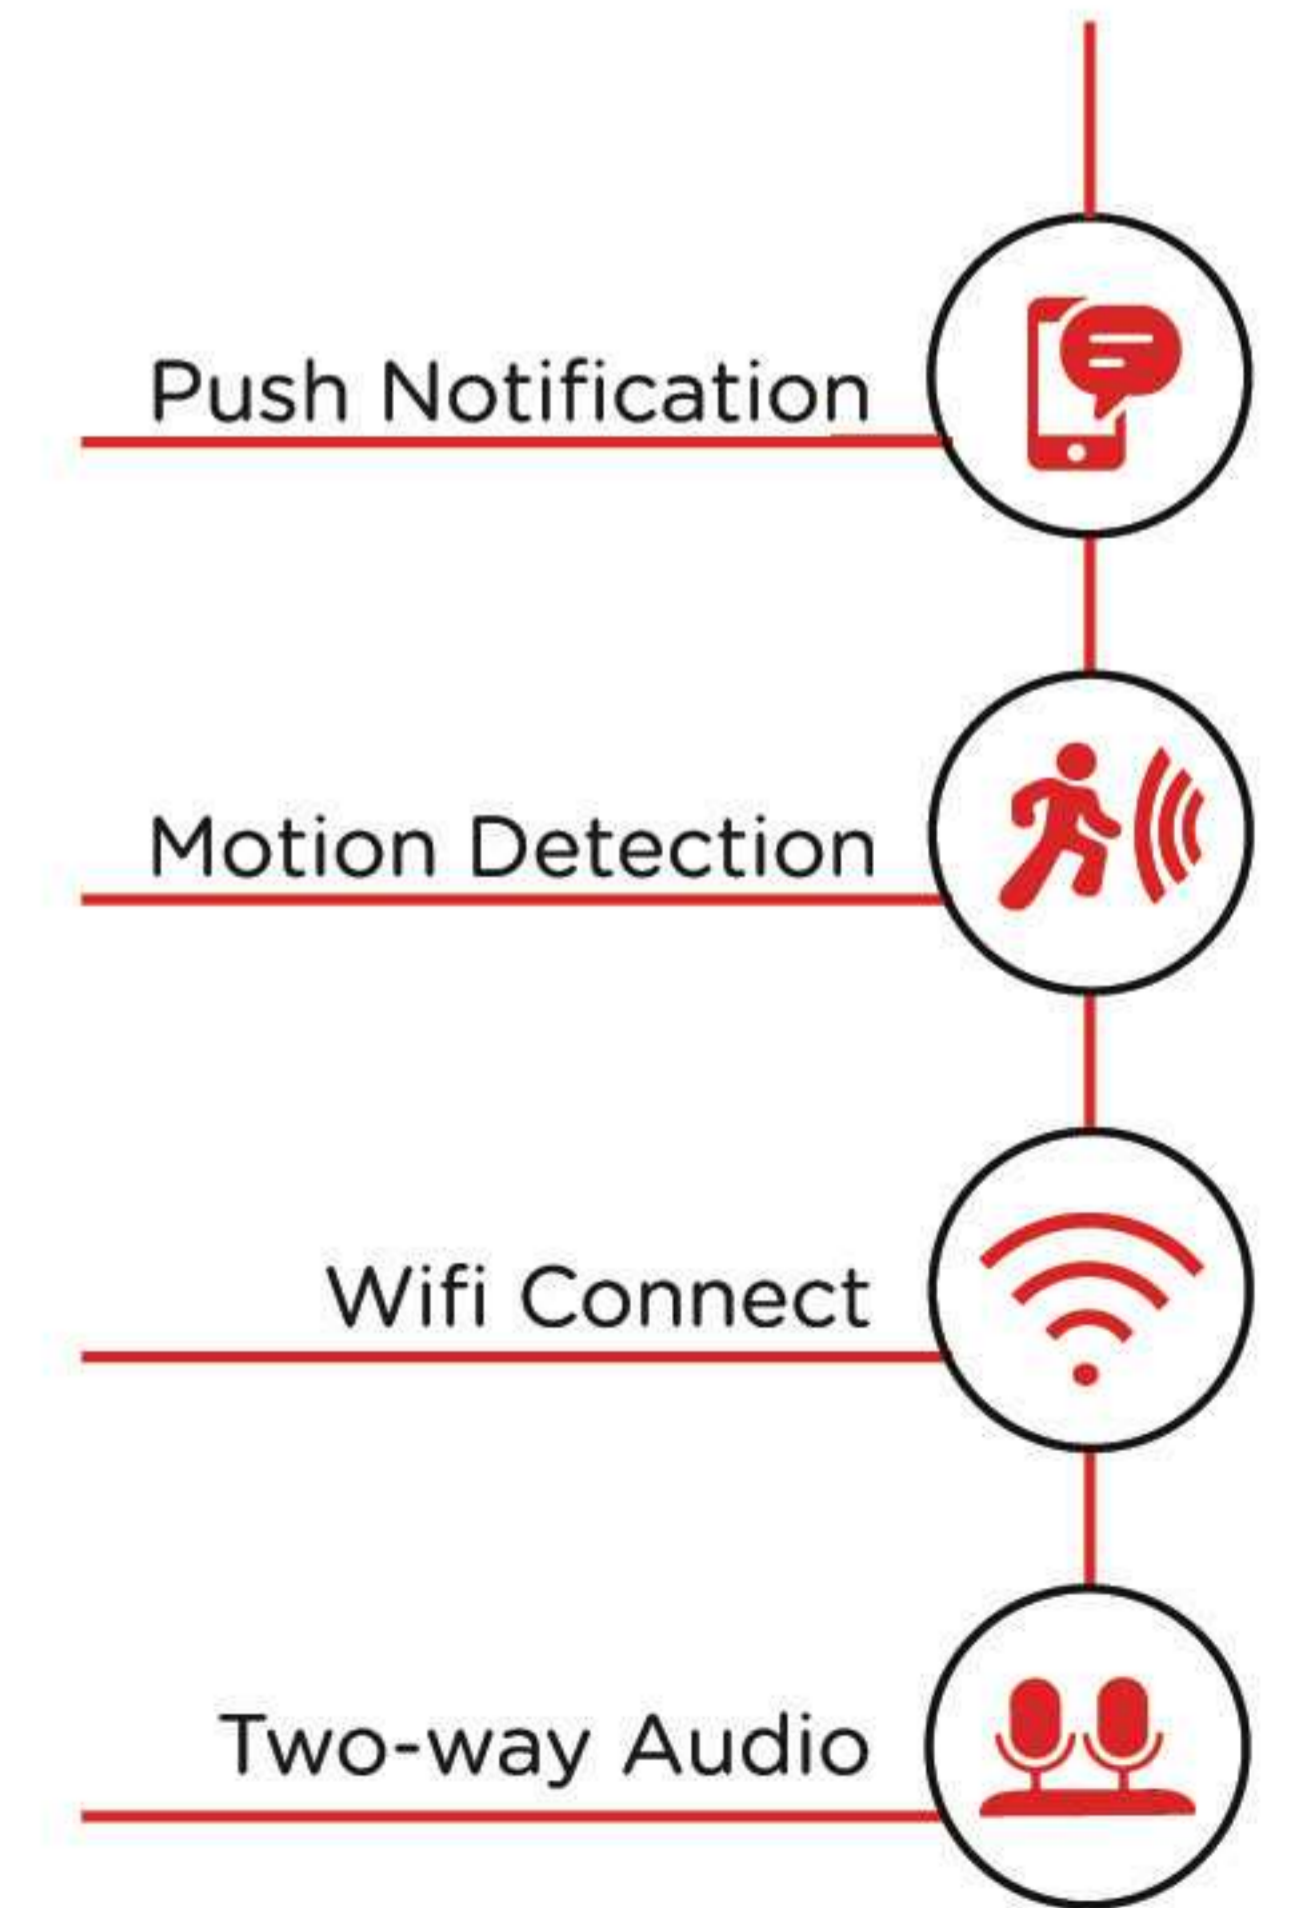

A531

- * 2MP/1080P/H.264
- * PIR Motion detection
- * IR-LED Night vision 10meters.
- * WiFi 2.4G
- * TUYA smart App
- * Two-way audio
- * Push notification
- * 2*18650 Battery (5200mAh)
- * Storage: SD Max 128GB or Cloud
- * Power: Support 6month stand by

It's a doorbell
and a surveillance camera

Assistant, I already called the police

A55

- * Resolution 2MP(1920*1080P)
- * H.264 Video Compression
- * Two-way audio with noise cancellation
- * 2.4 GHz WIFI
- * 166°view Angle Lens
- * Battery standby 12-18months
- * Battery works 8months
- * IR up to 10m night vision
- * TF storage Max 128G

A53

- * Resolution 2MP(1920*1080P)
- * H.264 Video Compression
- * Two-way audio with noise cancellation
- * 2.4 GHz WIFI
- * 166°view Angle Lens
- * Battery standby 12-18months
- * Battery works 8months
- * IR up to 10m night vision
- * TF storage Max 128G

A54

- * Resolution 2MP(1920*1080P)
- * H.264 Video Compression
- * Two-way audio with noise cancellation
- * 2.4 GHz WIFI
- * 166°view Angle Lens
- * Battery standby 12-18months
- * Battery works 8months
- * IR up to 10m night vision
- * TF storage Max 128G