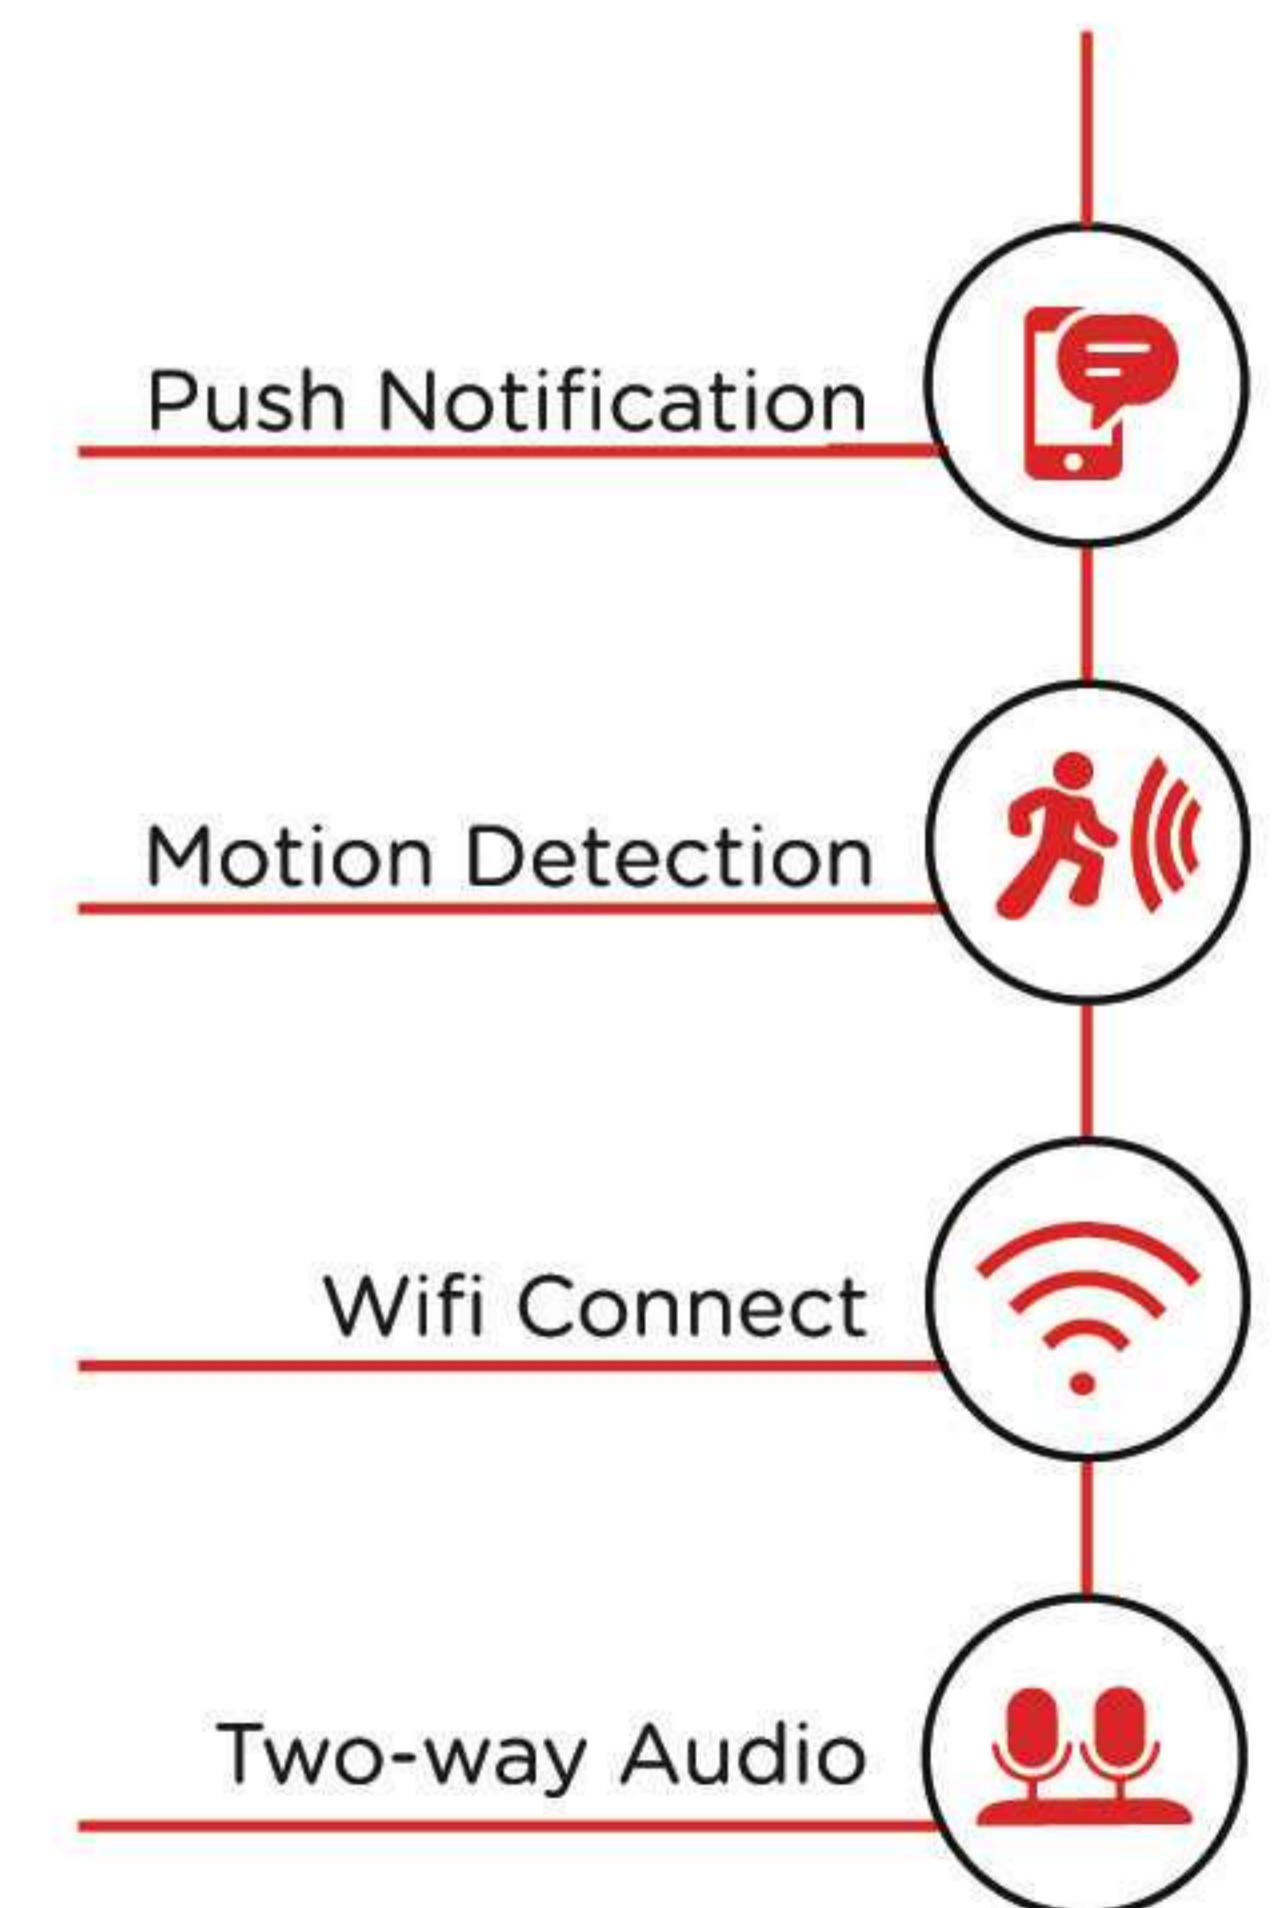

A54

- * Resolution 2MP(1920*1080P)
- * H.264 Video Compression
- * Two-way audio with noise cancellation
- * 2.4 GHz WIFI
- * 166°view Angle Lens
- * Battery standby 12-18months
- * Battery works 8months
- * IR up to 10m night vision
- * TF storage Max 128G

A52

- * Resolution 2MP(1920*1080P)
- * H.264 Video Compression
- * Two-way audio with noise cancellation
- * 2.4 GHz WIFI
- * 166°view Angle Lens
- * Battery standby 12-18months
- * Battery works 8months
- * IR up to 10m night vision
- * TF storage Max 128G

A51

- * Resolution 2MP(1920*1080P)
- * H.264 Video Compression
- * Two-way audio with noise cancellation
- * 2.4 GHz WIFI
- * 166°view Angle Lens
- * Battery standby 12-18months
- * Battery works 8months
- * IR up to 10m night vision
- * TF storage Max 128G

A71

- * Lens 3.6mm(6mm/8mm optional)
- * Resolution 2MP(1920*1080P)
- * Pan/Tilt Angle Pan:355° Tilt:120°
- * Compression H.264 dual stream
- * Compatibility Support ONVIF
- * Automatic tracking Support
- * Push notification Support
- * TF storageMax 128G
- * Power supply AC 100~240V
- * Cloud storage Tuya, Amazon Alexa, Google home (need subscribe)