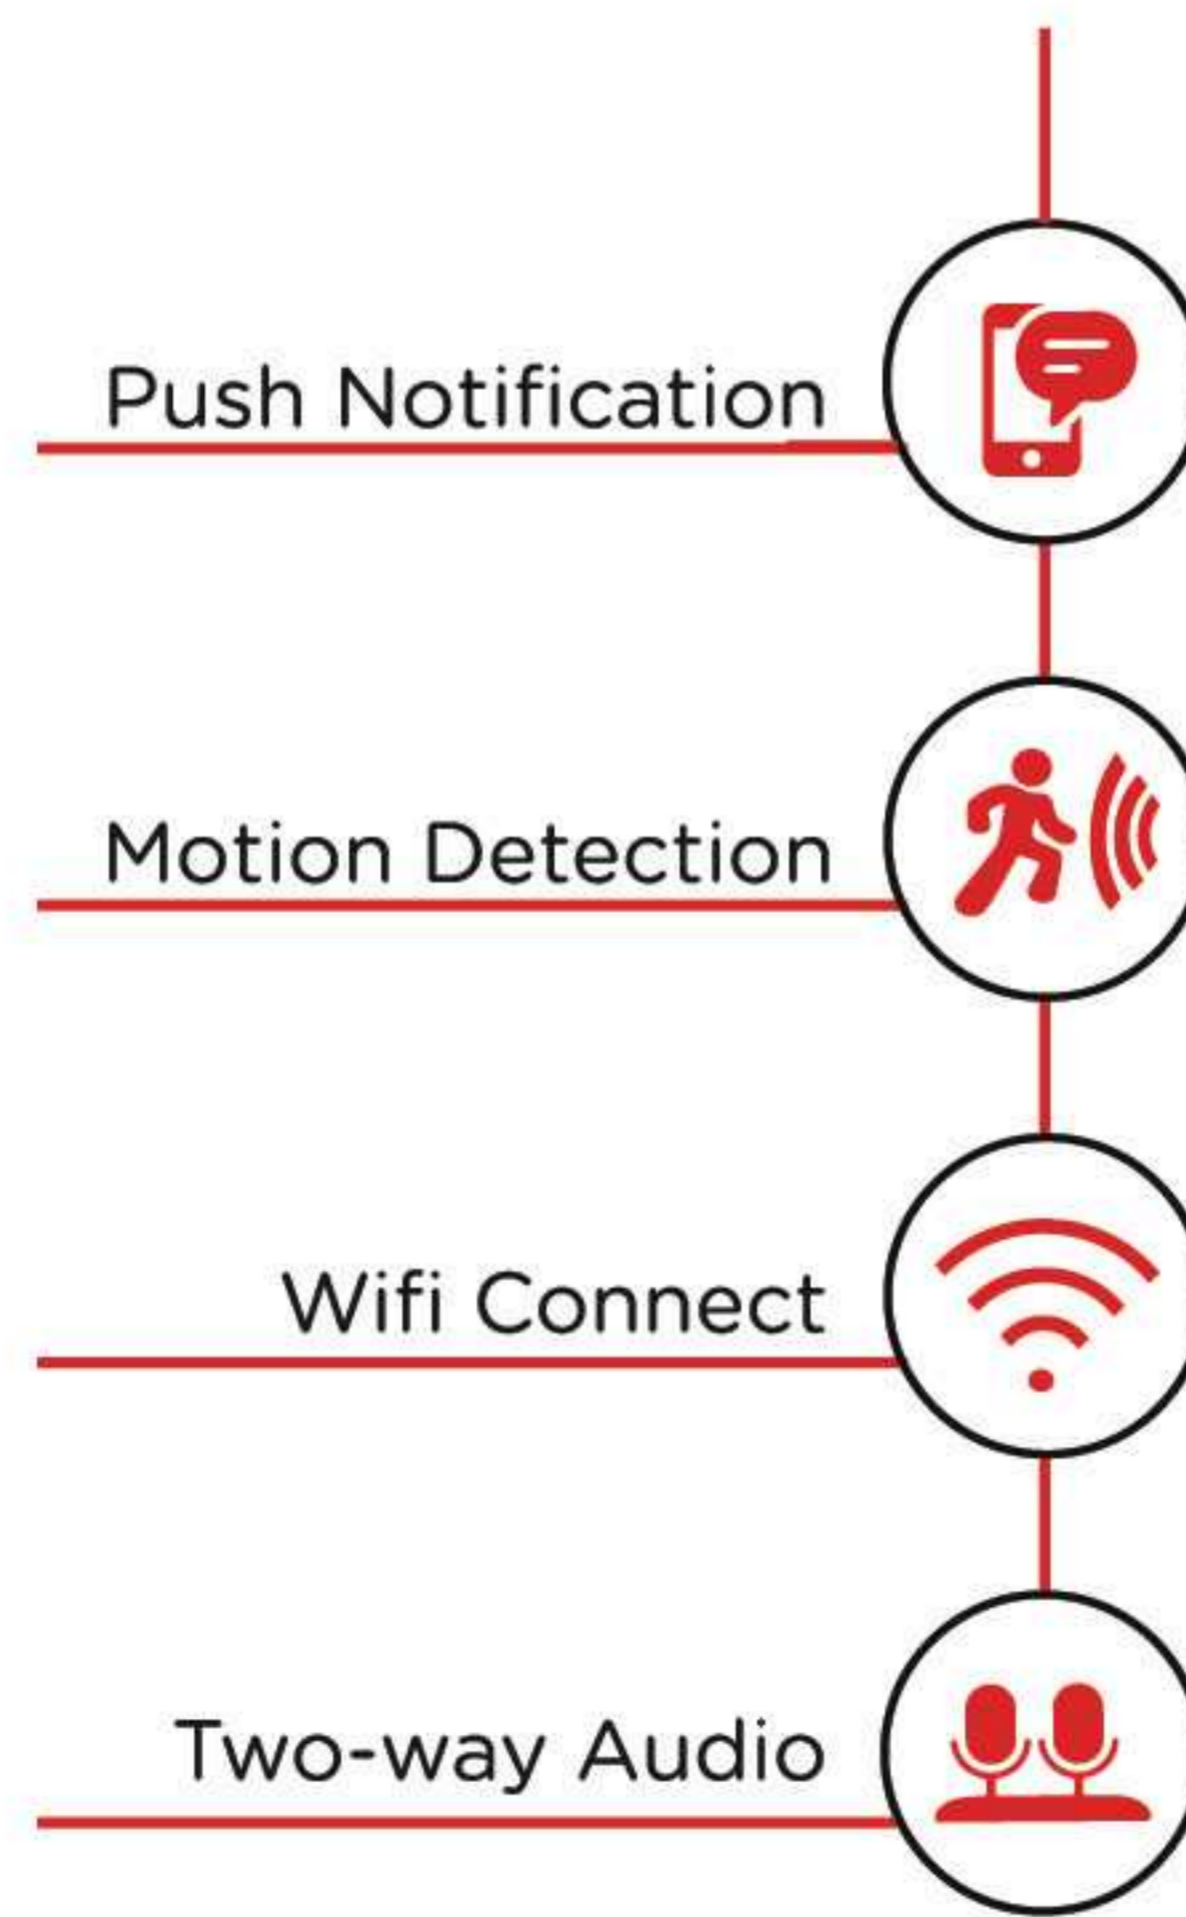

A23

- * Lens 3.6mm(6mm/8mm optional)
- * Resolution 2MP(1920*1080P)
- * Compression H.264
- * WiFi protocol 2.4G
- * Two-way audio Support
- * Push notification
- * TF storage Max 128G
- * Cloud storage Tuya, Amazon Alexa, Google home (need subscribe)

A22

A24

- * Lens 3.6mm(6mm/8mm optional)
- * Resolution 2MP(1920*1080P)
- * Compression H.264
- * WiFi protocol 2.4G
- * Two-way audio Support
- * Push notification
- * TF storage Max 128G
- * Cloud storage Tuya, Amazon Alexa, Google home (need subscribe)

A21

- * Lens 3.6mm(6mm/8mm optional)
- * Resolution 2MP(1920*1080P)
- * Compression H.264
- * WiFi protocol 2.4G
- * Two-way audio Support
- * Push notification
- * TF storage Max 128G
- * Cloud storage Tuya, Amazon Alexa, Google home (need subscribe)

Outdoor PTZ camera

Strong waterproof
HD Wireless Outdoor IP Camera

A698

- BLACK
- WHITE

- * Lens 3.6mm(6mm/8mm optional)
- * Resolution 2MP(1920*1080P)
- * H.264 video compression
- * Pan/Tilt Angle Pan:355° Tilt:180°
- * Two-way audio
- * TF storage Max 128G
- * WIFI(IEEE802.11b/g/n)
- * IOs & Android APP remote control
- * Push Notification
- * Waterproof IP65