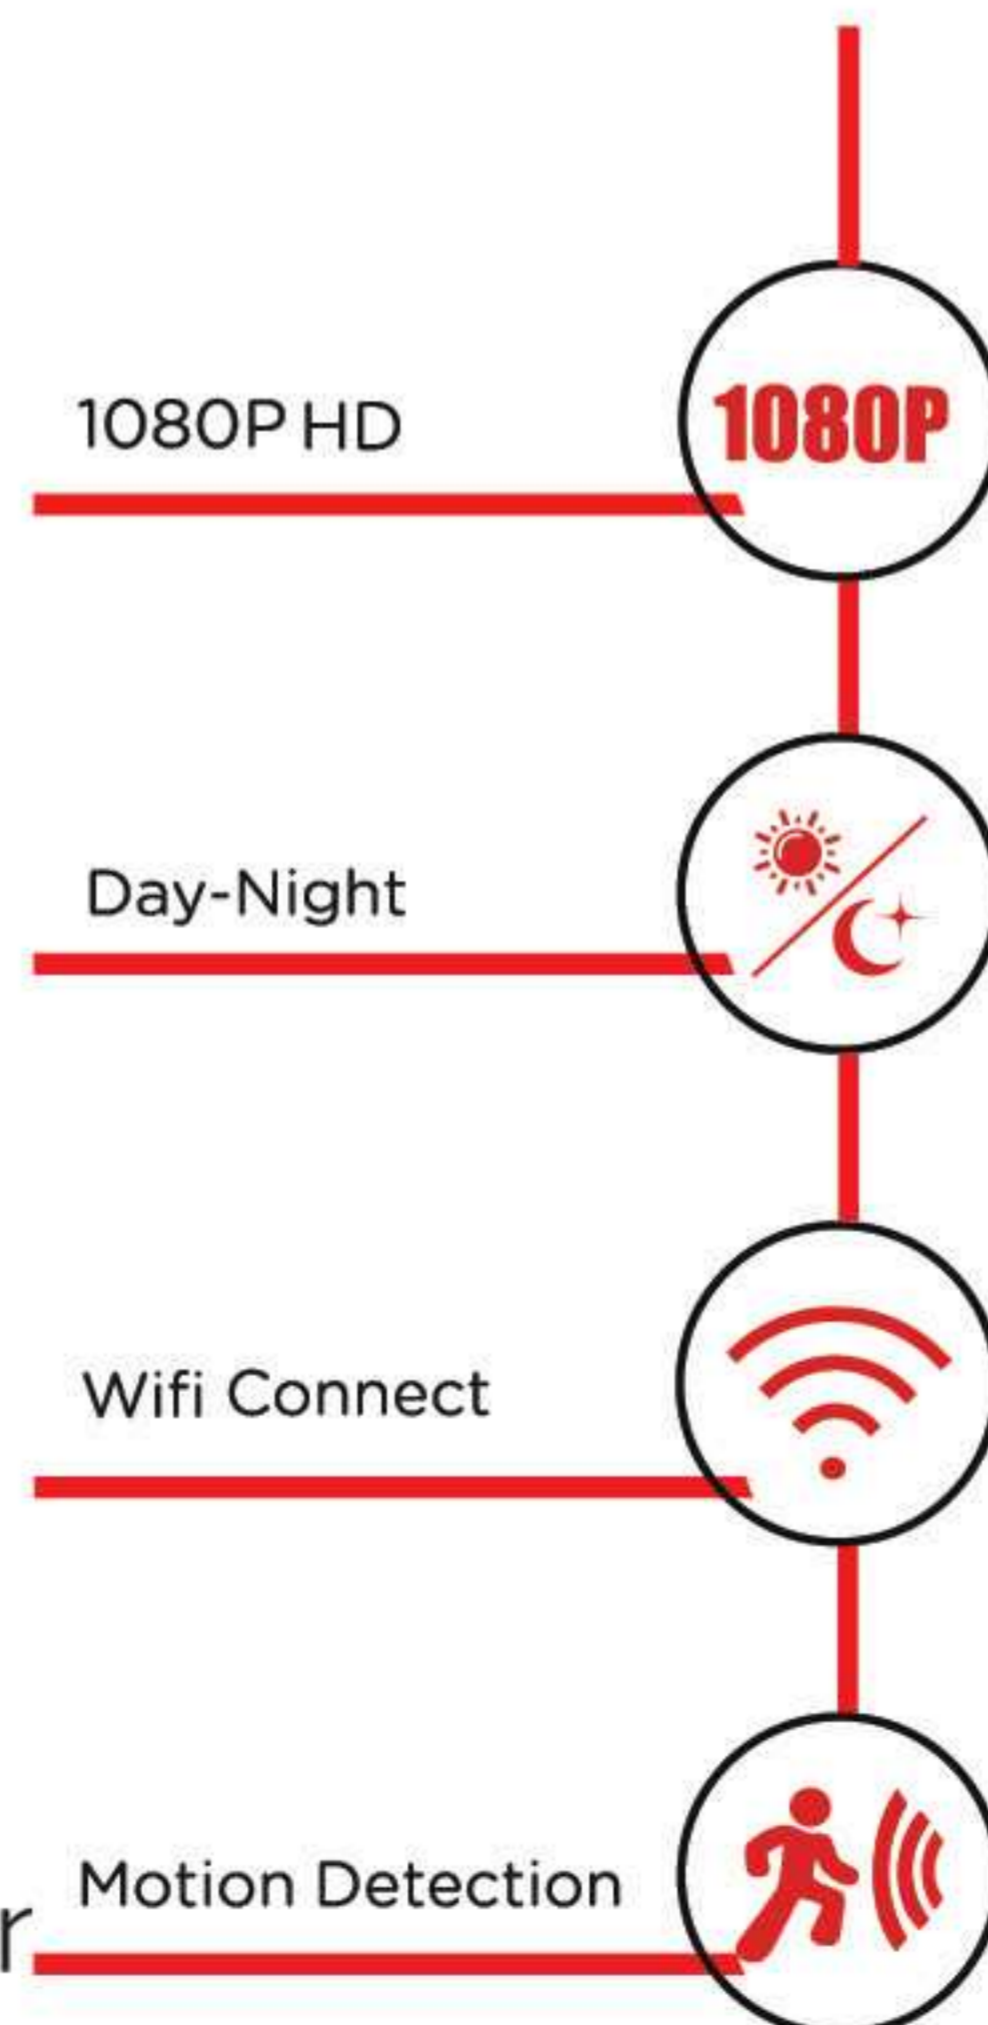

A21

- * Lens 3.6mm(6mm/8mm optional)
- * Resolution 2MP(1920*1080P)
- * Compression H.264
- * WiFi protocol 2.4G
- * Two-way audio Support
- * Push notification
- * TF storage Max 128G
- * Cloud storage Tuya, Amazon Alexa, Google home (need subscribe)

Outdoor PTZ camera

Strong waterproof
HD Wireless Outdoor IP Camera

A698

- BLACK
- WHITE

- * Lens 3.6mm(6mm/8mm optional)
- * Resolution 2MP(1920*1080P)
- * H.264 video compression
- * Pan/Tilt Angle Pan:355° Tilt:180°
- * Two-way audio
- * TF storage Max 128G
- * WIFI(IEEE802.11b/g/n)
- * IOs & Android APP remote control
- * Push Notification
- * Waterproof IP65

A615

- * Build in Mic and Speaker
- * IR Double Light Night vision
- * 4G network
- * PIR Human Motion detection
- * TUYA remote control
- * Push Notification
- * Max SD: 128GB
- * IP65 waterproof
- * Automatic full color alarm recording
- * Power supply: 3W solar panel or 5V 2A adaptor
- * Battery: 18650 battery *4pcs (9000mAh,1month)

- BLACK
- WHITE

A610

- * Lens 3.6mm(6mm/8mm optional)
- * Resolution 2MP(1920*1080P)
- * H.264 video compression
- * Pan/Tilt Angle Pan:355° Tilt:180°
- * Two-way audio
- * TF storage Max 128G
- * WIFI(IEEE802.11b/g/n)
- * iOS & Android APP remote control
- * Push Notification
- * Waterproof IP65