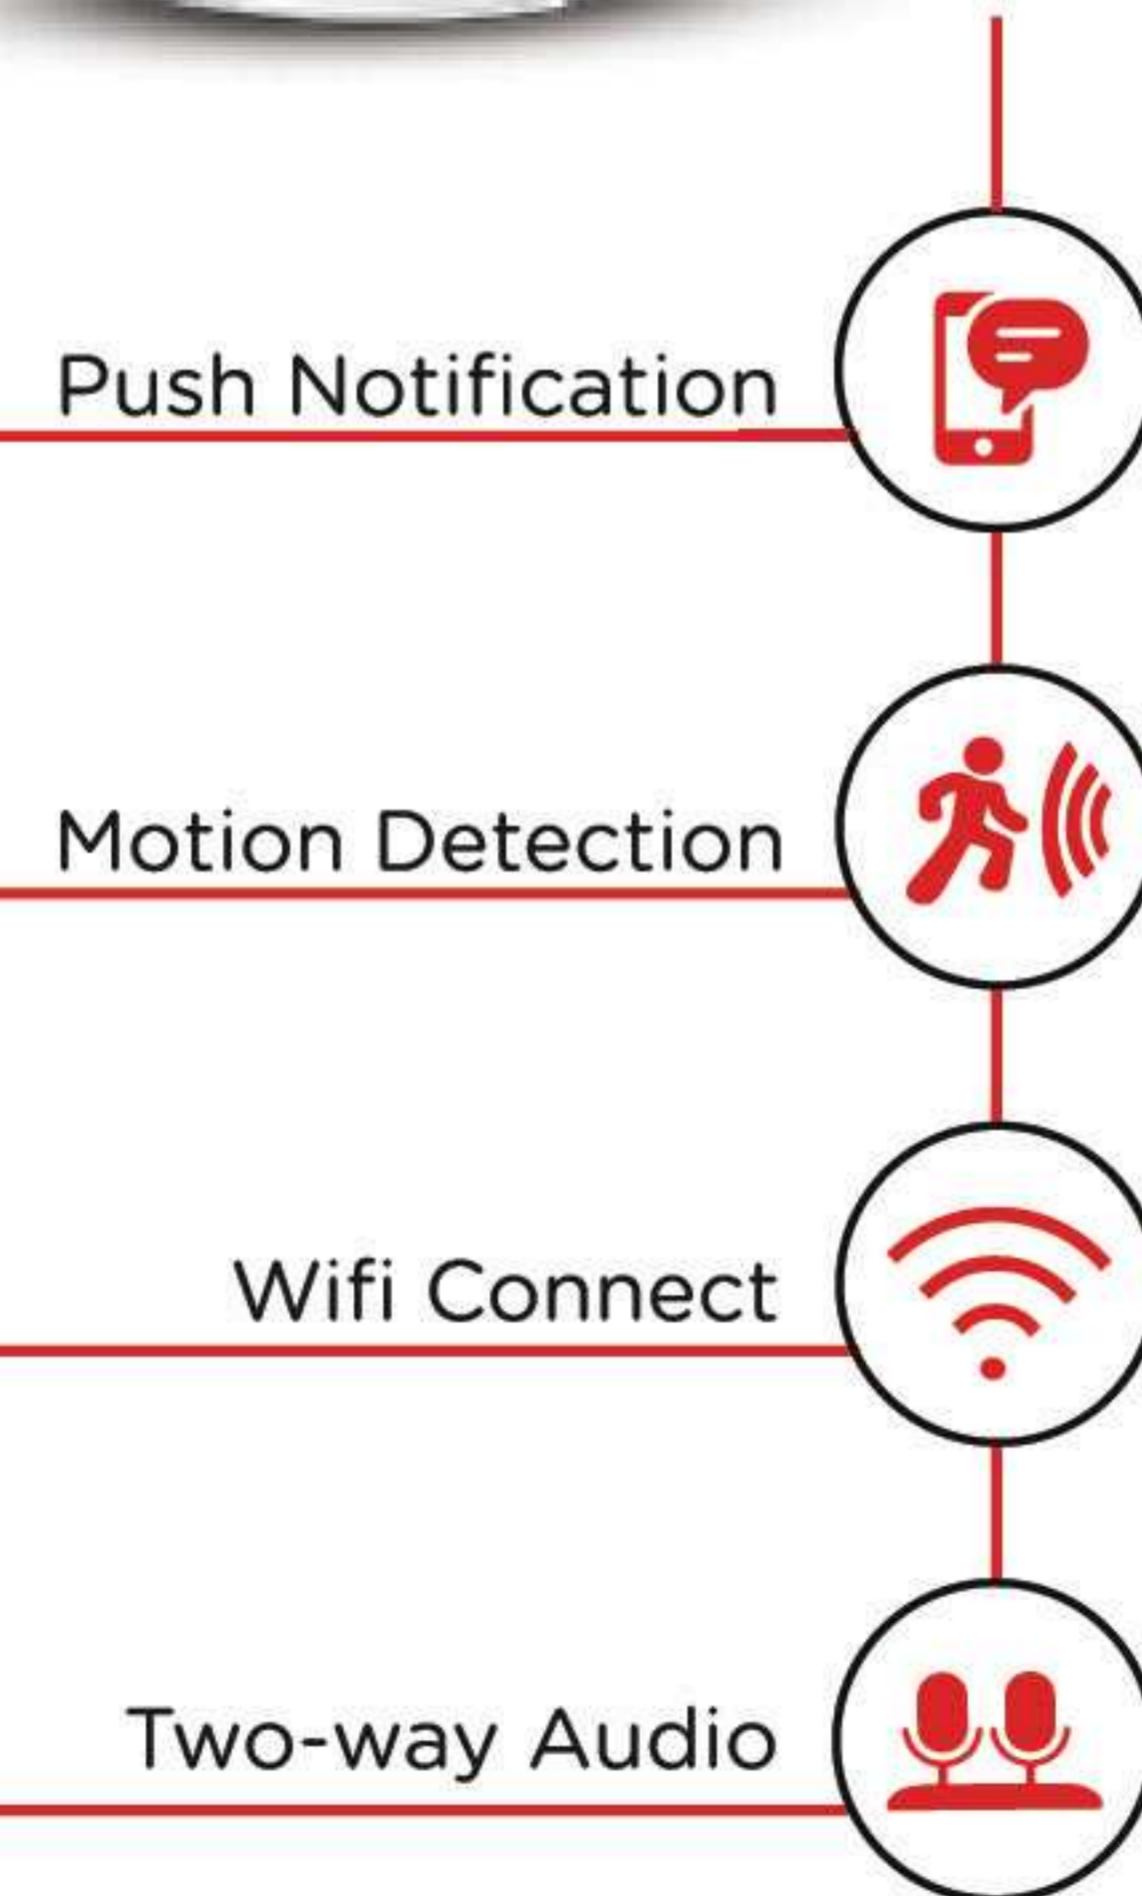

Battery Operated Camera

You can place it anywhere without the constraints of a power supply

A192

- * Battery 18650 *3 (6000mAh)
- * Lens 3.6mm(6mm/8mm optional)
- * Resolution 2MP(1920*1080P)
- * Compression H.264
- * WiFi protocol 2.4G
- * Two-way audio
- * Push notification
- * TF storage Max 128G
- * Cloud storage support Amazon Alexa, Google home (need subscribe)

Two-way audio

7*24 Record

Push notification

Plug and Play

Motion detection

Day Night

A193

- * Battery 18650 *3 (6000mAh)
- * Lens 3.6mm(6mm/8mm optional)
- * Pan/Tilt Angle Pan:355° Tilt:120°
- * Resolution 2MP(1920*1080P)
- * Compression H.264
- * WiFi protocol 2.4G
- * Push notification
- * TF storage Max 128G
- * Cloud storage support Amazon Alexa, Google home (need subscribe)

Two-way audio

7*24 Record

Push notification

Plug and Play

Motion detection

Day Night

A11

- * Battery 18650 *2 (5000mAh)
- * Lens 3.6mm(6mm/8mm optional)
- * Resolution 2MP(1920*1080P)
- * Compression H.264
- * WiFi protocol 2.4G
- * Push notification
- * TF storage Max 128G
- * Cloud storage support Amazon Alexa, Google home (need subscribe)

A16

- * Lens 3.6mm(6mm/8mm optional)
- * Resolution 2MP(1920*1080P)
- * Compression H.264
- * WiFi protocol 2.4G
- * Automatic tracking
- * TF storage Max 128G
- * Battery 18650 *2 (5000mAh)
- * Solar panel 3w
- * Cloud storage support Amazon Alexa, Google home (need subscribe)