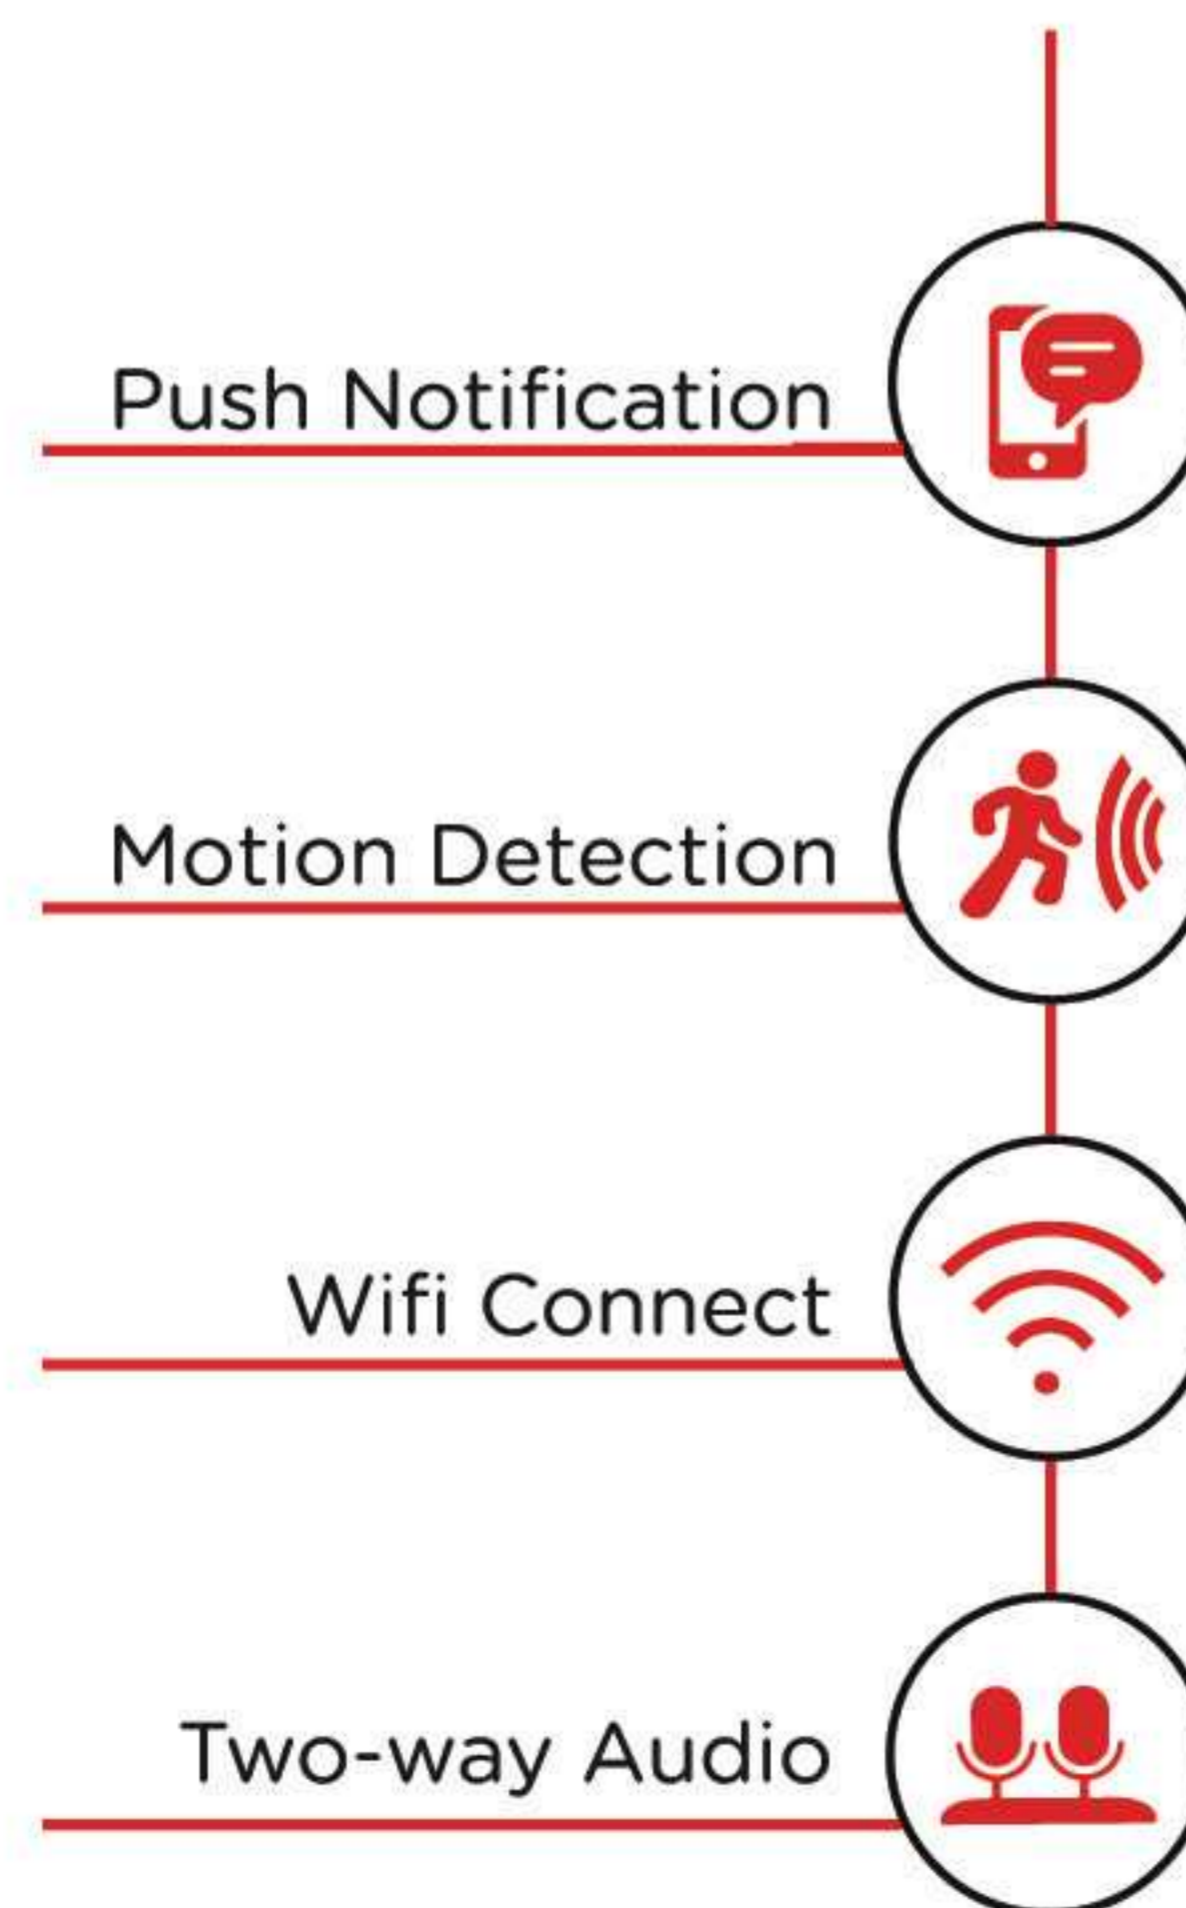

A52

- * Resolution 2MP(1920*1080P)
- * H.264 Video Compression
- * Two-way audio with noise cancellation
- * 2.4 GHz WIFI
- * 166°view Angle Lens
- * Battery standby 12-18months
- * Battery works 8months
- * IR up to 10m night vision
- * TF storage Max 128G

A51

- * Resolution 2MP(1920*1080P)
- * H.264 Video Compression
- * Two-way audio with noise cancellation
- * 2.4 GHz WIFI
- * 166°view Angle Lens
- * Battery standby 12-18months
- * Battery works 8months
- * IR up to 10m night vision
- * TF storage Max 128G

A71

- * Lens 3.6mm(6mm/8mm optional)
- * Resolution 2MP(1920*1080P)
- * Pan/Tilt Angle Pan:355° Tilt:120°
- * Compression H.264 dual stream
- * Compatibility Support ONVIF
- * Automatic tracking Support
- * Push notification Support
- * TF storageMax 128G
- * Power supply AC 100~240V
- * Cloud storage Tuya, Amazon Alexa, Google home (need subscribe)

A72

- * Lens 3.6mm(6mm/8mm optional)
- * Resolution 2MP(1920*1080P)
- * Pan/Tilt Angle Pan:355° Tilt:120°
- * Compression H.264 dual stream
- * Compatibility Support ONVIF
- * Automatic tracking Support
- * Push notification Support
- * TF storageMax 128G
- * Power supply AC 100~240V
- * Cloud storage Tuya, Amazon Alexa, Google home (need subscribe)