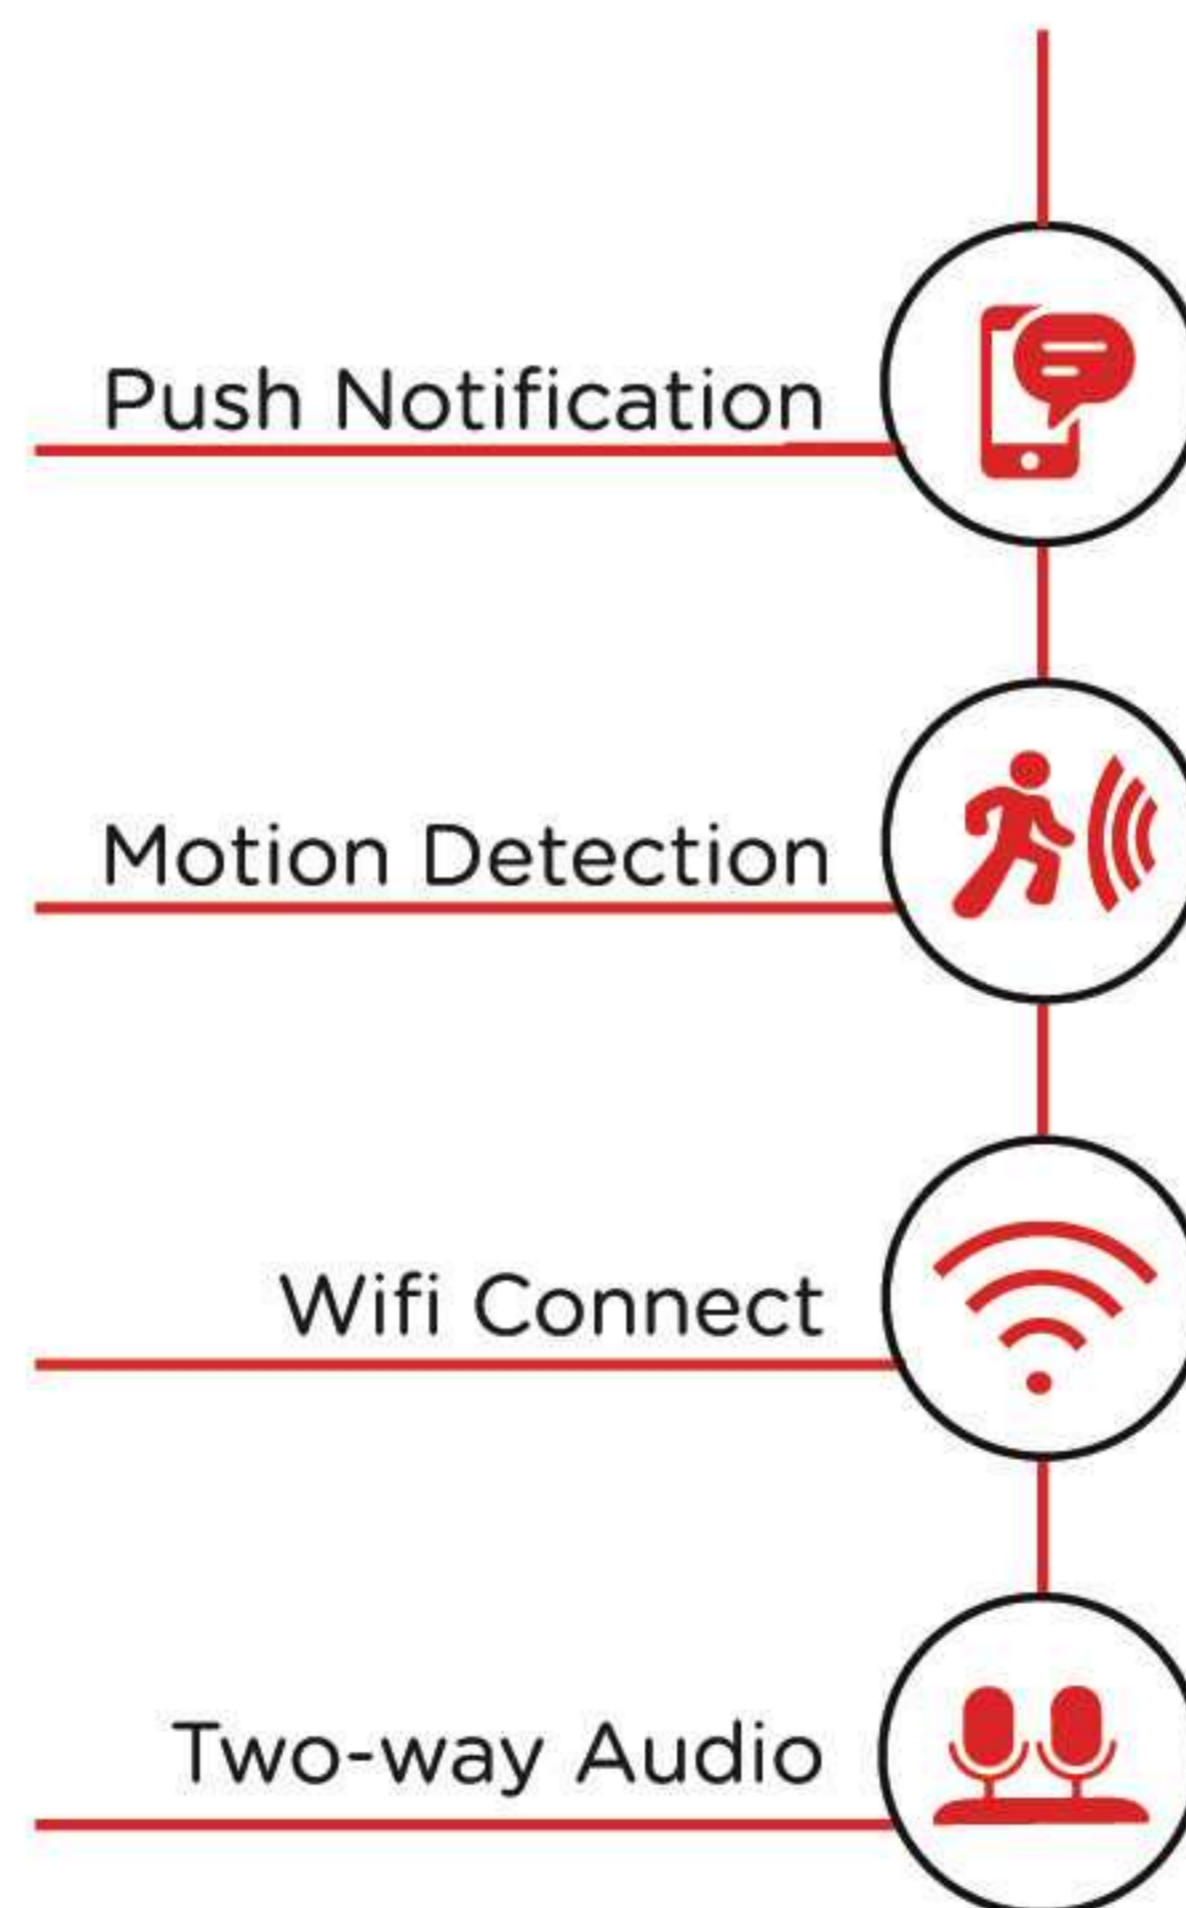

It's a doorbell
and a surveillance camera

Assistant, I already called the police

A55

- * Resolution 2MP(1920*1080P)
- * H.264 Video Compression
- * Two-way audio with noise cancellation
- * 2.4 GHz WIFI
- * 166°view Angle Lens
- * Battery standby 12-18months
- * Battery works 8months
- * IR up to 10m night vision
- * TF storage Max 128G

A54

- * Resolution 2MP(1920*1080P)
- * H.264 Video Compression
- * Two-way audio with noise cancellation
- * 2.4 GHz WIFI
- * 166°view Angle Lens
- * Battery standby 12-18months
- * Battery works 8months
- * IR up to 10m night vision
- * TF storage Max 128G

A52

- * Resolution 2MP(1920*1080P)
- * H.264 Video Compression
- * Two-way audio with noise cancellation
- * 2.4 GHz WIFI
- * 166°view Angle Lens
- * Battery standby 12-18months
- * Battery works 8months
- * IR up to 10m night vision
- * TF storage Max 128G

A71

- * Lens 3.6mm(6mm/8mm optional)
- * Resolution 2MP(1920*1080P)
- * Pan/Tilt Angle Pan:355° Tilt:120°
- * Compression H.264 dual stream
- * Compatibility Support ONVIF
- * Automatic tracking Support
- * Push notification Support
- * TF storageMax 128G
- * Power supply AC 100~240V
- * Cloud storage Tuya, Amazon Alexa, Google home (need subscribe)