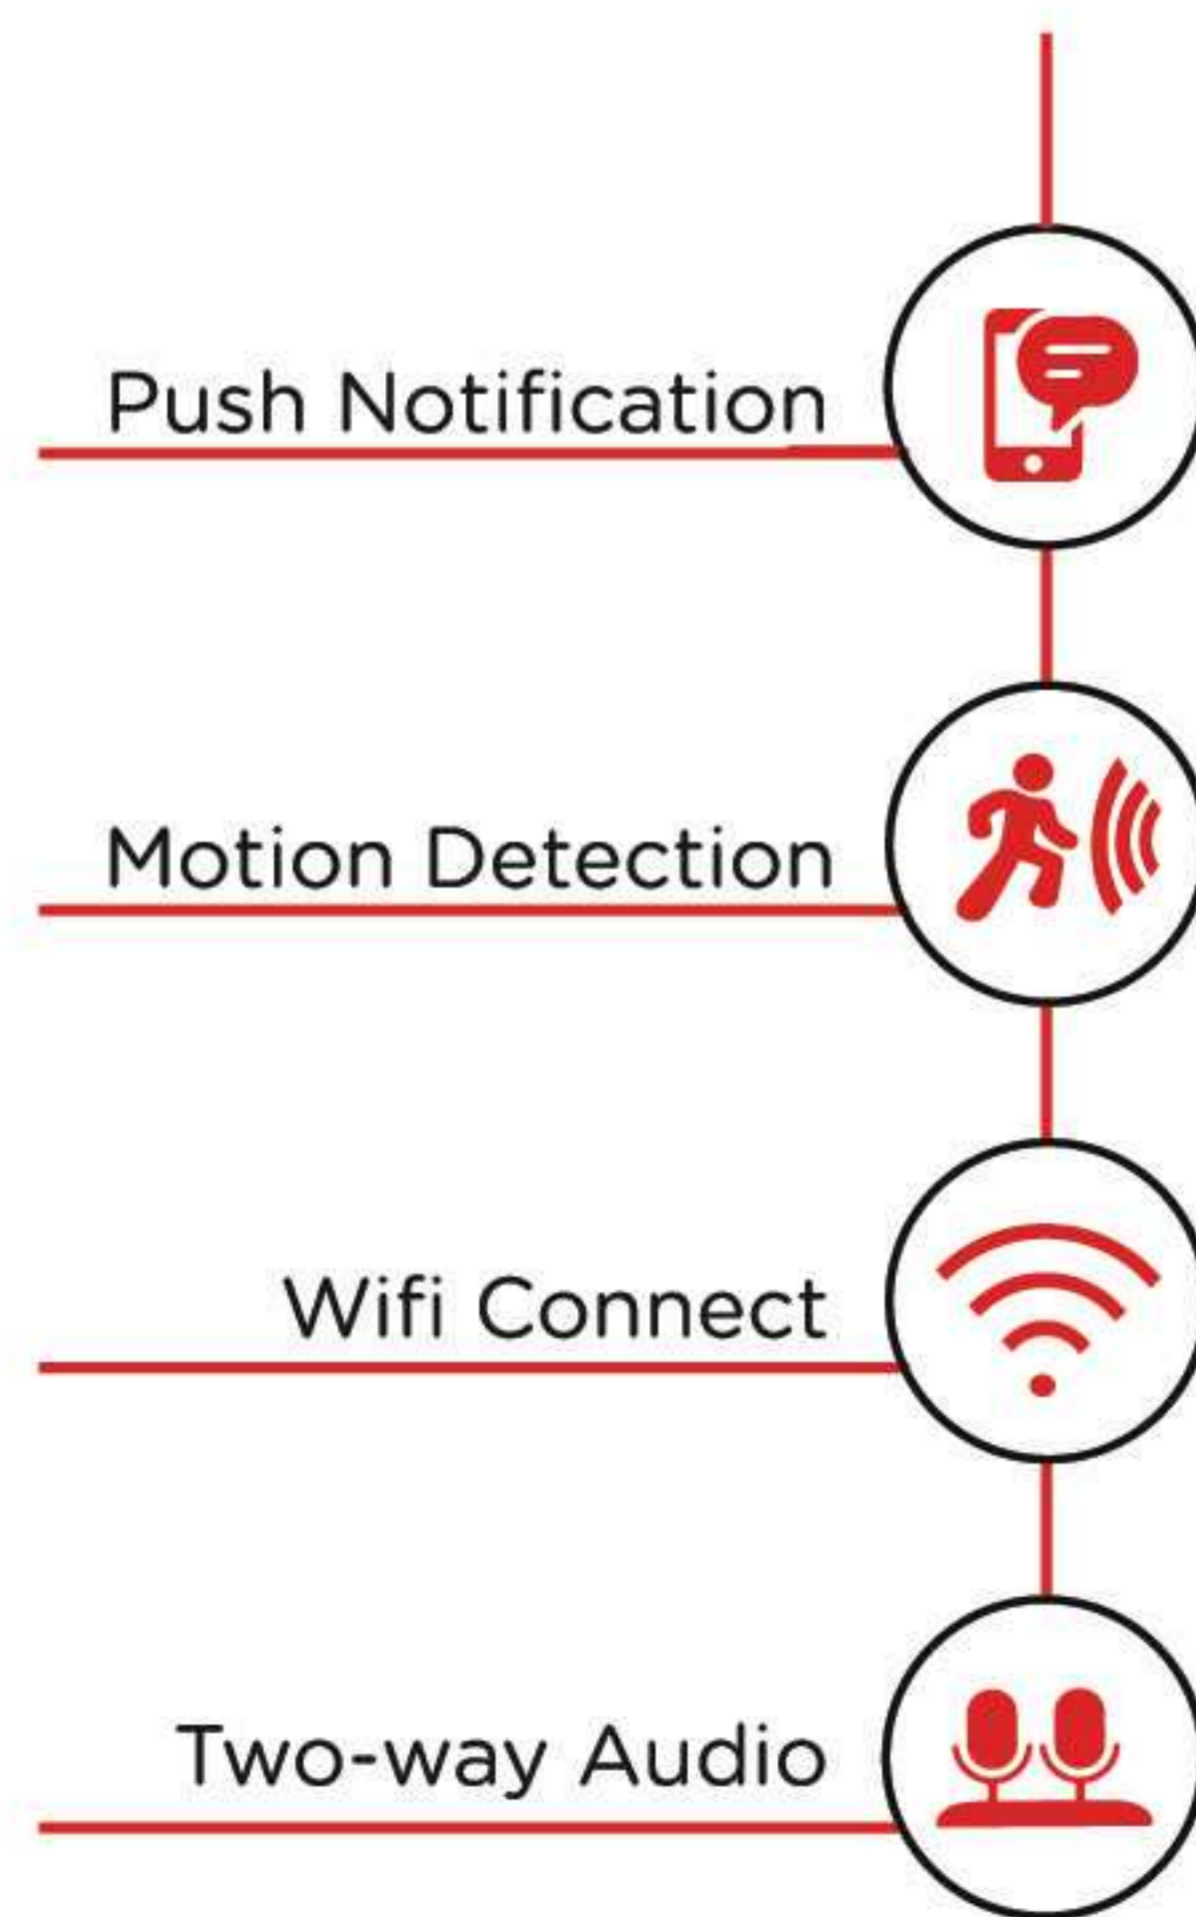

- * Lens 3.6mm(6mm/8mm optional)
- * Resolution 2MP(1920*1080P)
- * Compression H.264 dual stream
- * Two-way audio
- * Automatic tracking
- * Push notification
- * TF storage Max 128G
- * Cloud storage Tuya, Amazon Alexa, Google home (need subscribe)
- * Waterproof IP65

- Push Notification 
- Motion Detection 
- Wifi Connect 
- Two-way Audio 

- Push Notification 
- Motion Detection 
- Wifi Connect 
- Two-way Audio 

A321

- * Dual lens
- * Lens 3.6mm(6mm/8mm optional)
- * Resolution 2MP(1920*1080P)
- * Pan/Tilt Angle Pan:355° Tilt:120°
- * Compression H.264
- * Automatic tracking
- * Push notification
- * Cloud storage Tuya, Amazon Alexa, Google home (need subscribe)

Two Lens Design Camera

Strong waterproof
HD Wireless Outdoor IP Camera

- * Dual lens
- * Lens 3.6mm(6mm/8mm optional)
- * Resolution 2MP(1920*1080P)
- * Pan/Tilt Angle Pan:355° Tilt:120°
- * Compression H.264
- * Automatic tracking
- * Push notification
- * Cloud storage Tuya, Amazon Alexa, Google home (need subscribe)
- * Waterproof IP65

- * Lens 3.6mm(6mm/8mm optional)
- * Resolution 2MP(1920*1080P)
- * Operation Free smart App
- * Compression H.264 dual stream
- * Two-way audio
- * Automatic tracking
- * Push notification
- * TF storage Max 128G
- * Cloud storage Tuya, Amazon Alexa, Google home (need subscribe)
- * Waterproof IP65