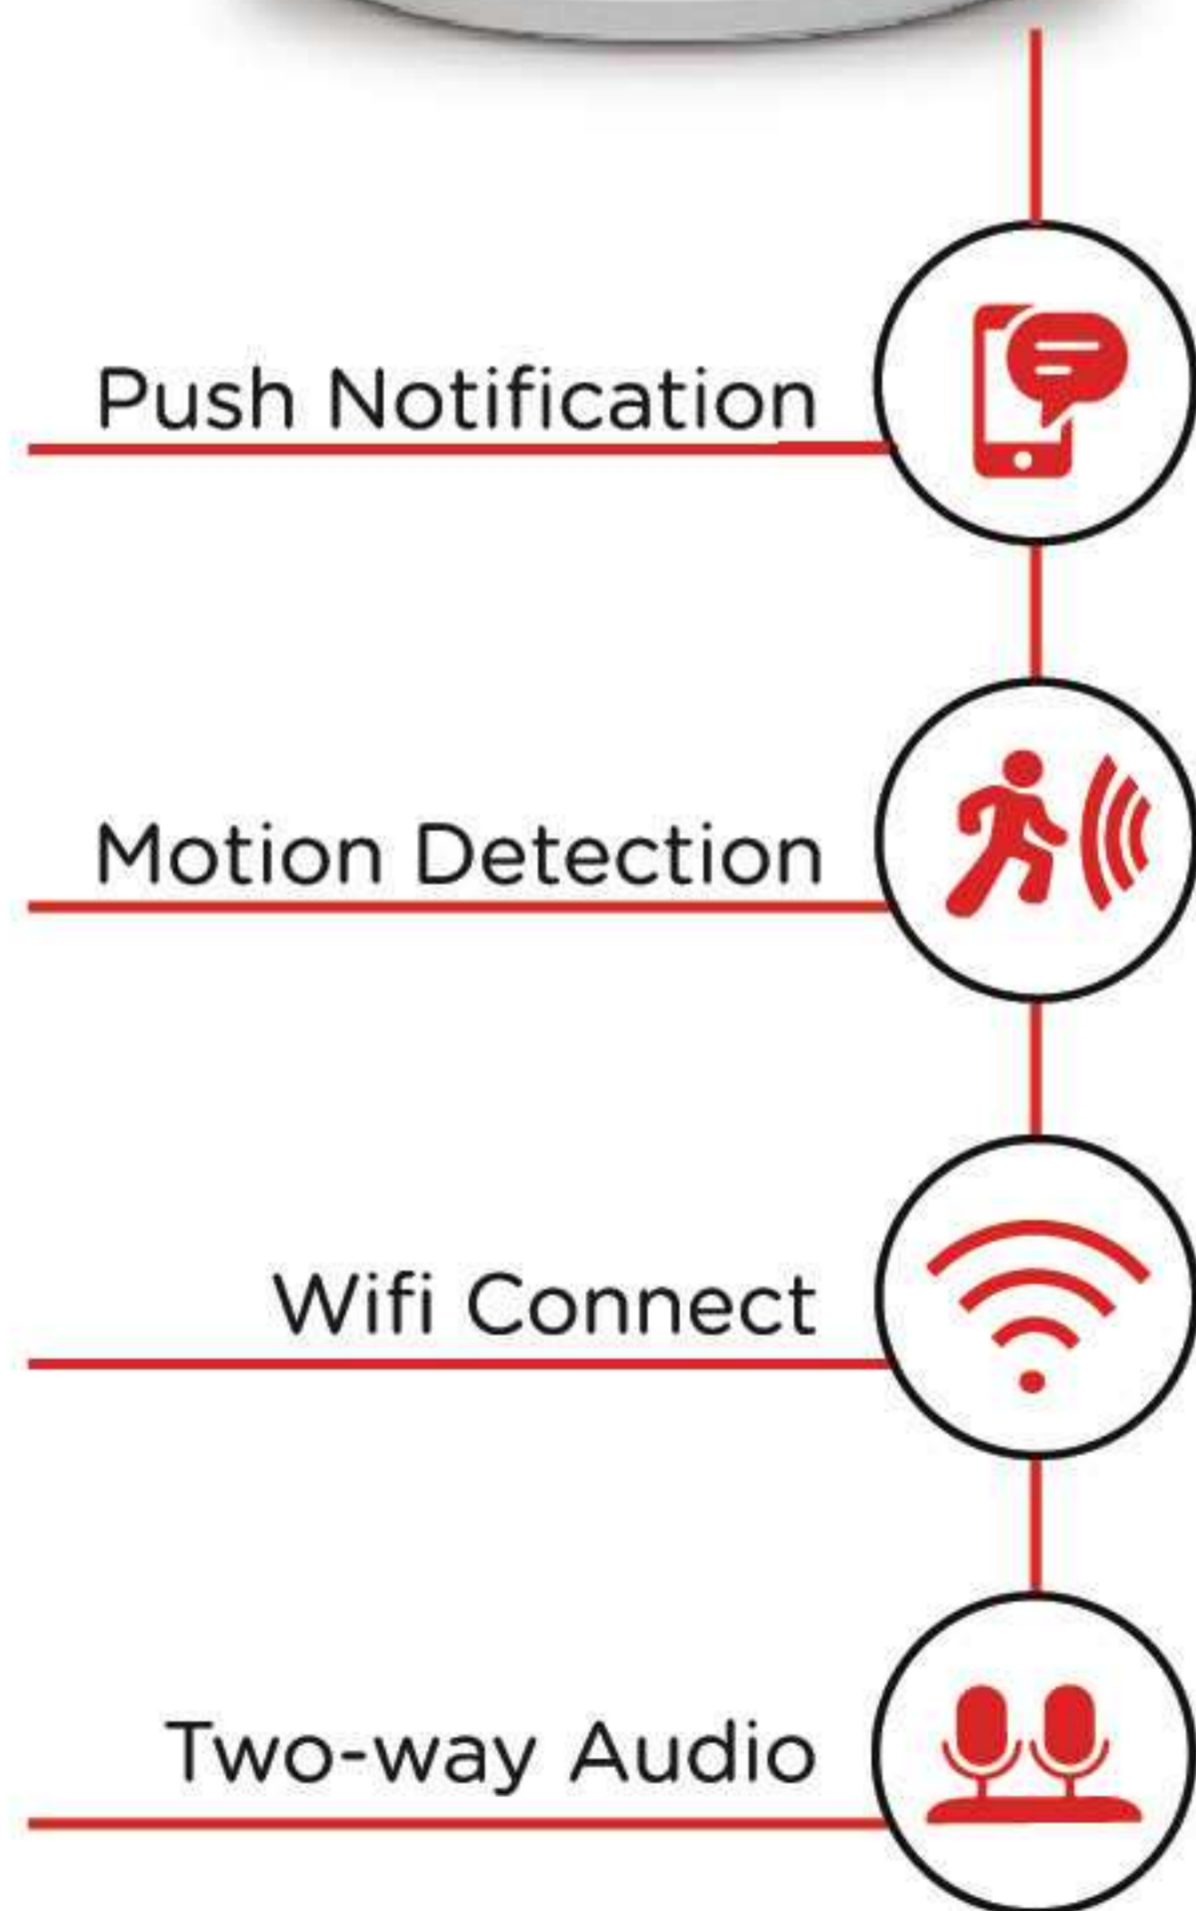

- * Lens 3.6mm(6mm/8mm optional)
- * Resolution 2MP(1920*1080P)
- * Pan/Tilt Angle Pan:355° Tilt: 120°
- * Infrared night vision Max 10 meters
- * Compression H.264
- * Operation Free smart App
- * Automatic tracking
- * TF storage Max 128G
- * Cloud storage support Amazon Alexa, Google home (need subscribe)

A371

- * Lens 3.6mm(6mm/8mm optional)
- * Resolution 2MP(1920*1080P)
- * Pan/Tilt Angle Pan:355° Tilt: 120°
- * Infrared night vision Max 10 meters
- * Compression H.264
- * Operation Free smart App
- * Automatic tracking
- * TF storage Max 128G
- * Cloud storage support Amazon Alexa, Google home (need subscribe)

A370

A34

A31

A35

- * Lens 3.6mm(6mm/8mm optional)
- * Resolution 2MP(1920*1080P)
- * Pan/Tilt Angle Pan:355° Tilt: 120°
- * Infrared night vision Max 10 meters
- * Compression H.264
- * Operation Free smart App
- * Automatic tracking
- * TF storage Max 128G
- * Cloud storage support Amazon Alexa, Google home (need subscribe)

A23

- * Lens 3.6mm(6mm/8mm optional)
- * Resolution 2MP(1920*1080P)
- * Compression H.264
- * WiFi protocol 2.4G
- * Two-way audio Support
- * Push notification
- * TF storage Max 128G
- * Cloud storage Tuya, Amazon Alexa, Google home (need subscribe)