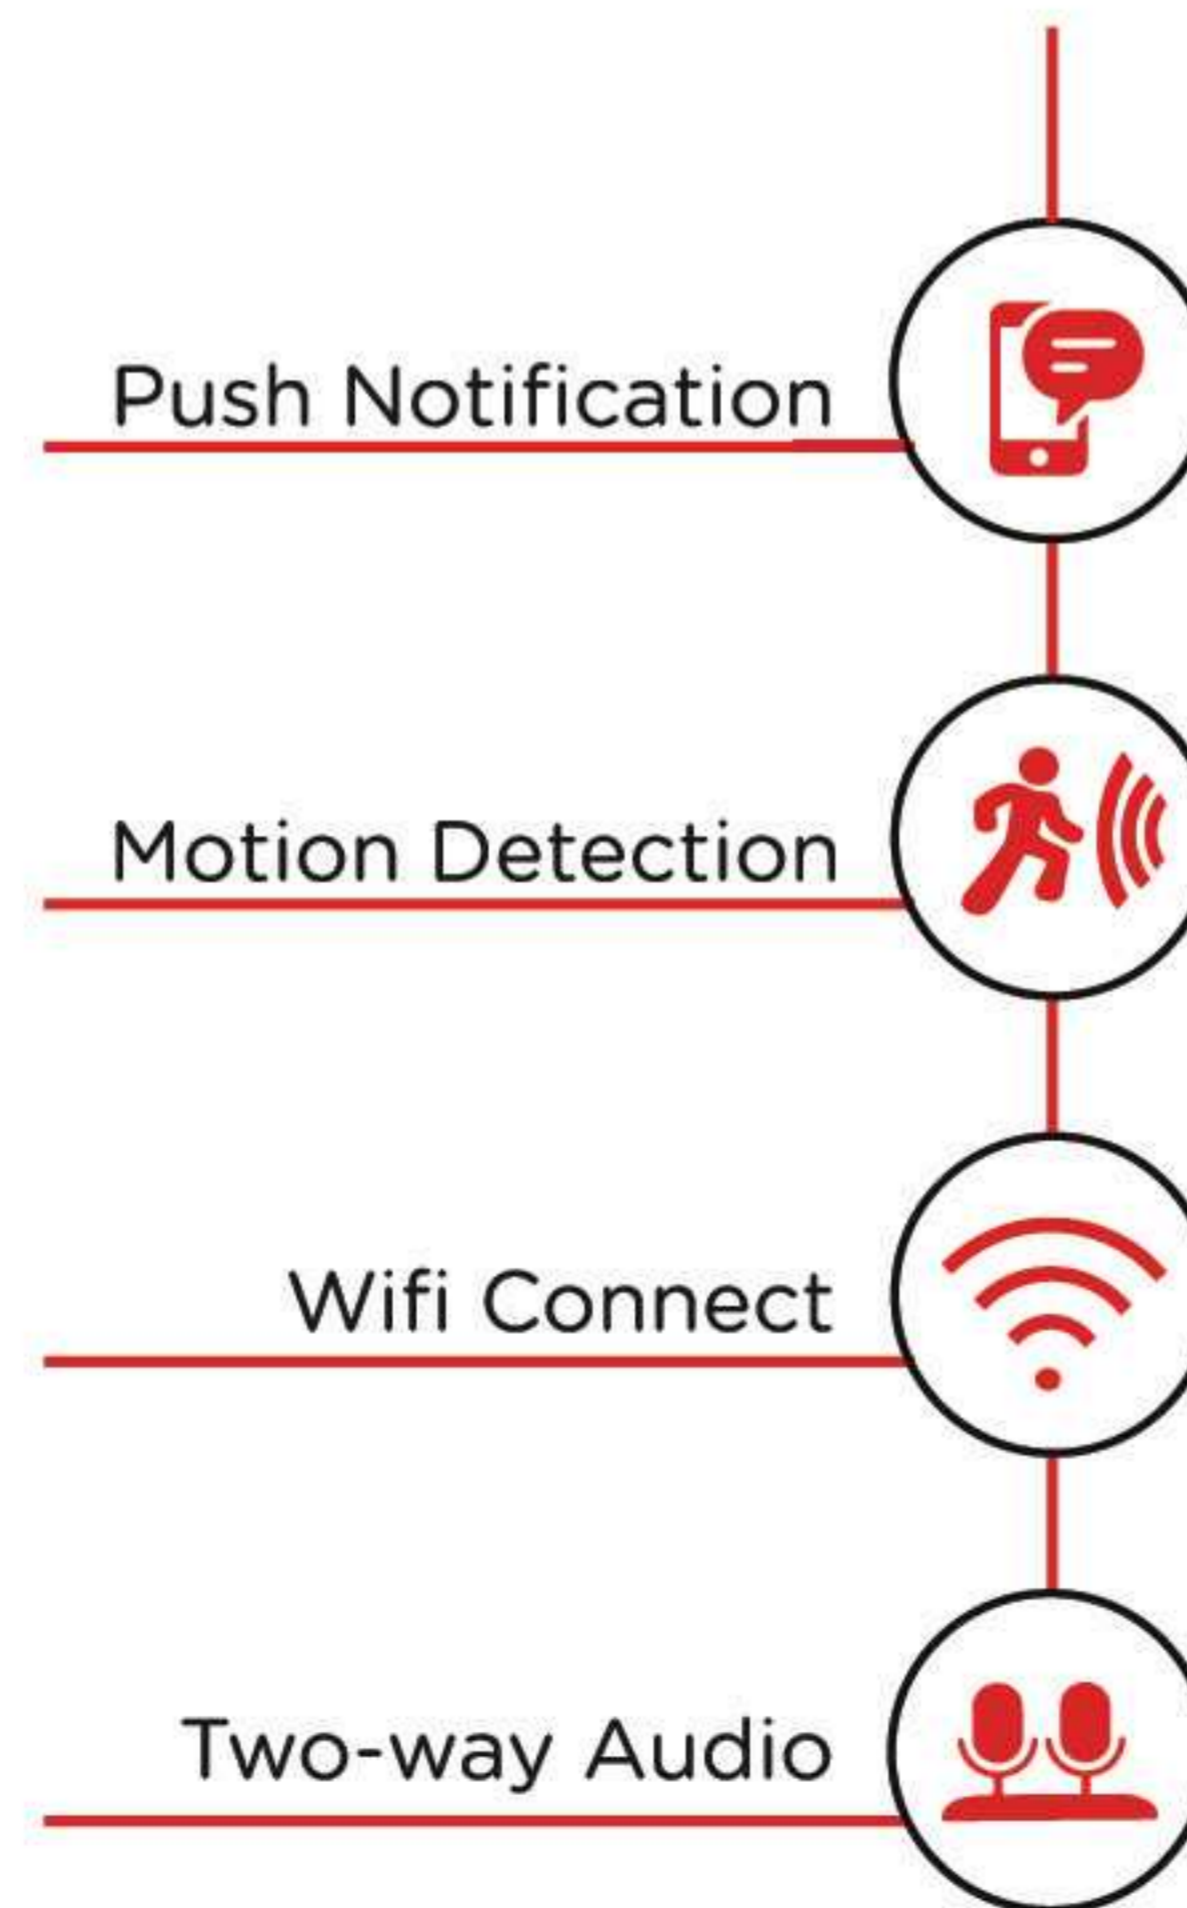

Dome Camera

1080P

720P

A81

- * Lens 3.6mm(6mm/8mm optional)
- * Resolution 2MP(1920*1080P)
- * Operation Free smart App
- * Pan/Tilt Angle Pan:355° Tilt:120°
- * Compression H.264 dual stream
- * WiFi protocol 2.4G
- * Automatic tracking
- * Push notification
- * TF storage Max 128G
- * Cloud storage support Amazon Alexa, Google home (need subscribe)

A531

- * 2MP/1080P/H.264
- * PIR Motion detection
- * IR-LED Night vision 10meters.
- * WiFi 2.4G
- * TUYA smart App
- * Two-way audio
- * Push notification
- * 2*18650 Battery (5200mAh)
- * Storage: SD Max 128GB or Cloud
- * Power: Support 6month stand by

It's a doorbell
and a surveillance camera

Assistant, I already called the police

A55

- * Resolution 2MP(1920*1080P)
- * H.264 Video Compression
- * Two-way audio with noise cancellation
- * 2.4 GHz WIFI
- * 166°view Angle Lens
- * Battery standby 12-18months
- * Battery works 8months
- * IR up to 10m night vision
- * TF storage Max 128G

A53

- * Resolution 2MP(1920*1080P)
- * H.264 Video Compression
- * Two-way audio with noise cancellation
- * 2.4 GHz WIFI
- * 166°view Angle Lens
- * Battery standby 12-18months
- * Battery works 8months
- * IR up to 10m night vision
- * TF storage Max 128G