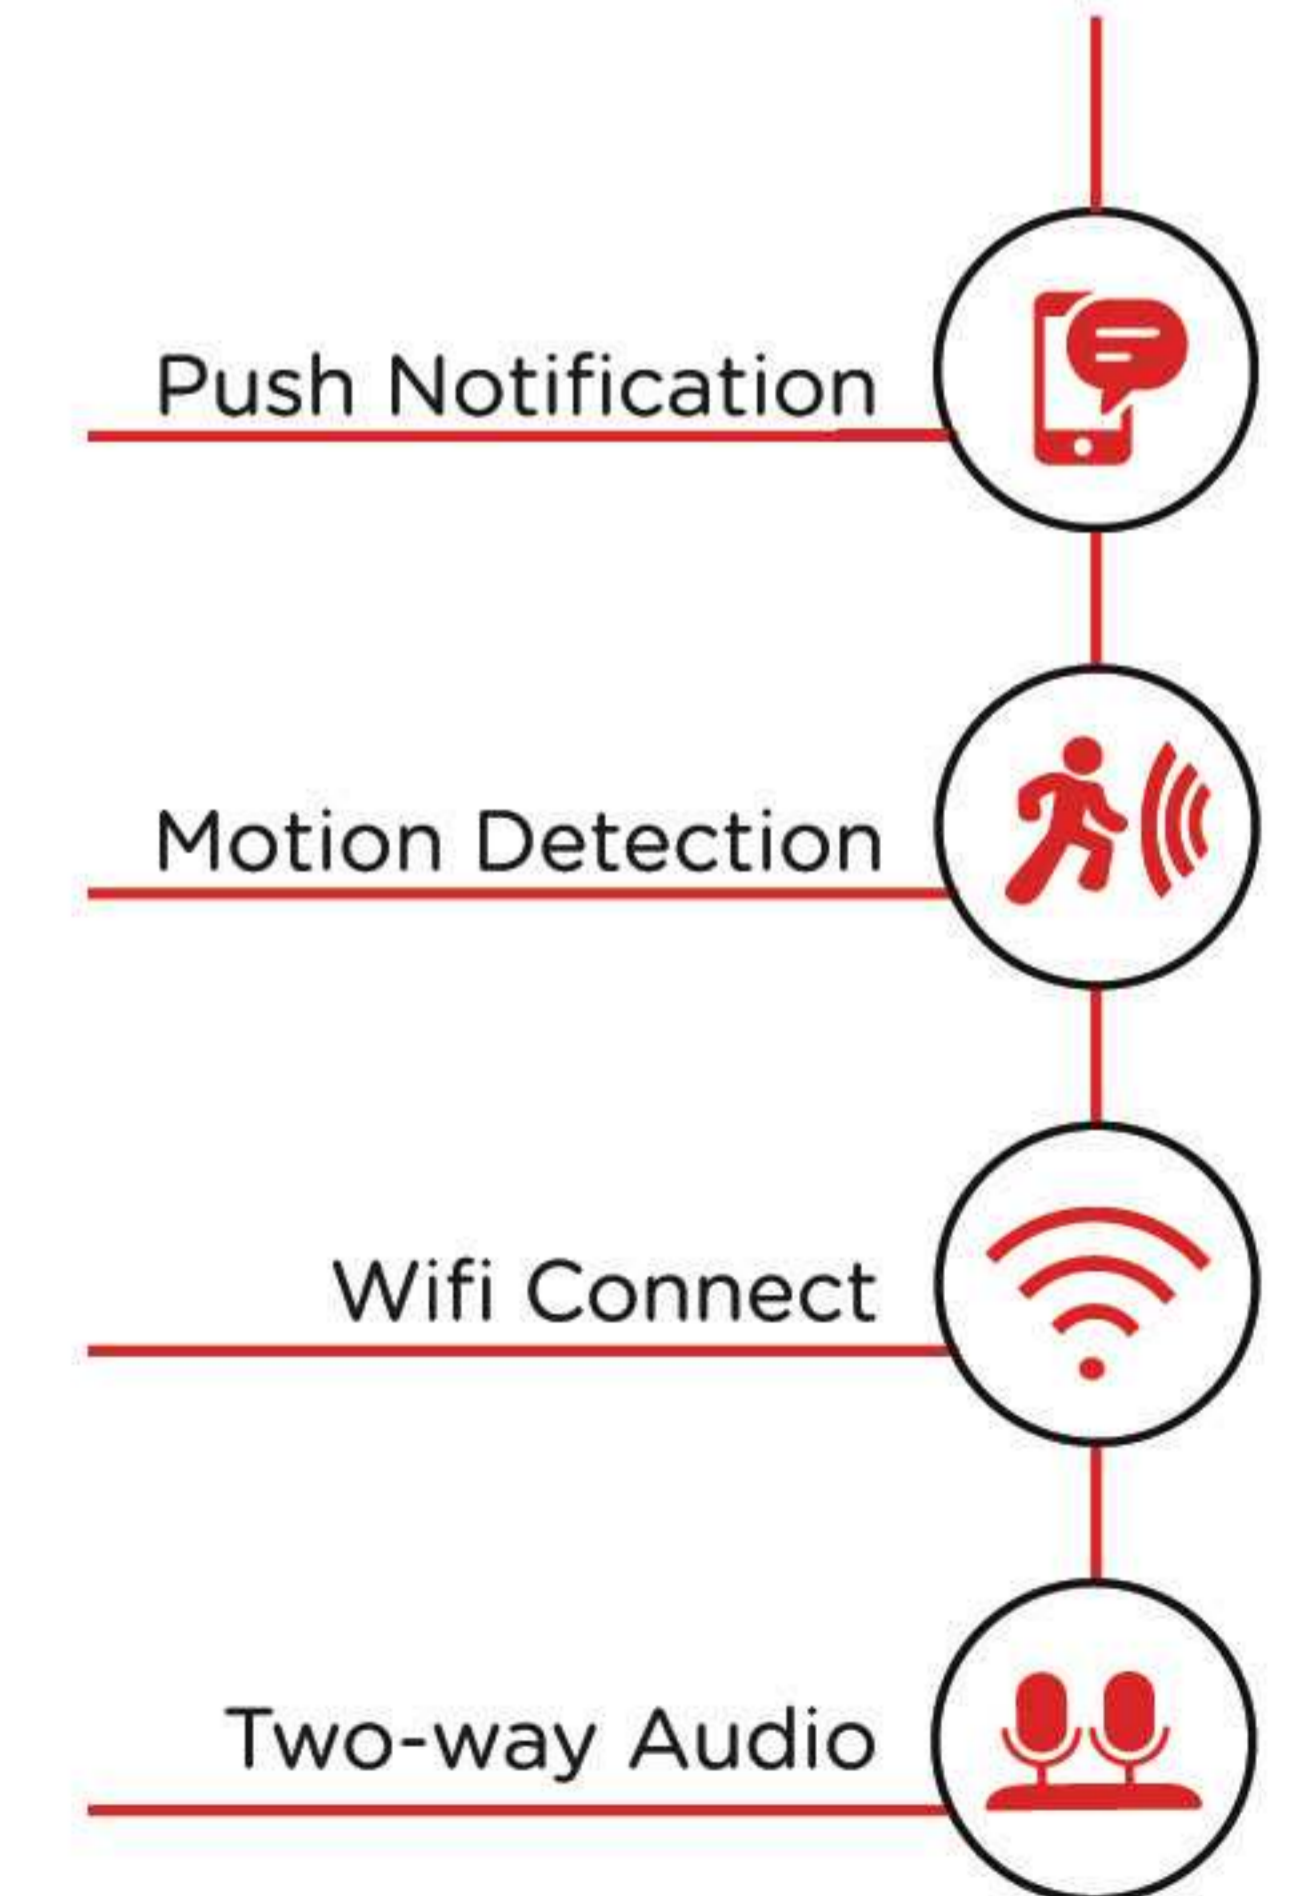

Battery Operated Camera

You can place it anywhere without the constraints of a power supply

A192

- * Battery 18650 *3 (6000mAh)
- * Lens 3.6mm(6mm/8mm optional)
- * Resolution 2MP(1920*1080P)
- * Compression H.264
- * WiFi protocol 2.4G
- * Two-way audio
- * Push notification
- * TF storage Max 128G
- * Cloud storage support Amazon Alexa, Google home (need subscribe)

Two-way audio

7*24 Record

Push notification

Plug and Play

Motion detection

Day Night

A193

- * Battery 18650 *3 (6000mAh)
- * Lens 3.6mm(6mm/8mm optional)
- * Pan/Tilt Angle Pan:355° Tilt:120°
- * Resolution 2MP(1920*1080P)
- * Compression H.264
- * WiFi protocol 2.4G
- * Push notification
- * TF storage Max 128G
- * Cloud storage support Amazon Alexa, Google home (need subscribe)

Two-way audio

7*24 Record

Push notification

Plug and Play

Motion detection

Day Night

A11

- * Battery 18650 *2 (5000mAh)
- * Lens 3.6mm(6mm/8mm optional)
- * Resolution 2MP(1920*1080P)
- * Compression H.264
- * WiFi protocol 2.4G
- * Push notification
- * TF storage Max 128G
- * Cloud storage support Amazon Alexa, Google home (need subscribe)

A16

- * Lens 3.6mm(6mm/8mm optional)
- * Resolution 2MP(1920*1080P)
- * Compression H.264
- * WiFi protocol 2.4G
- * Automatic tracking
- * TF storage Max 128G
- * Battery 18650 *2 (5000mAh)
- * Solar panel 3w
- * Cloud storage support Amazon Alexa, Google home (need subscribe)