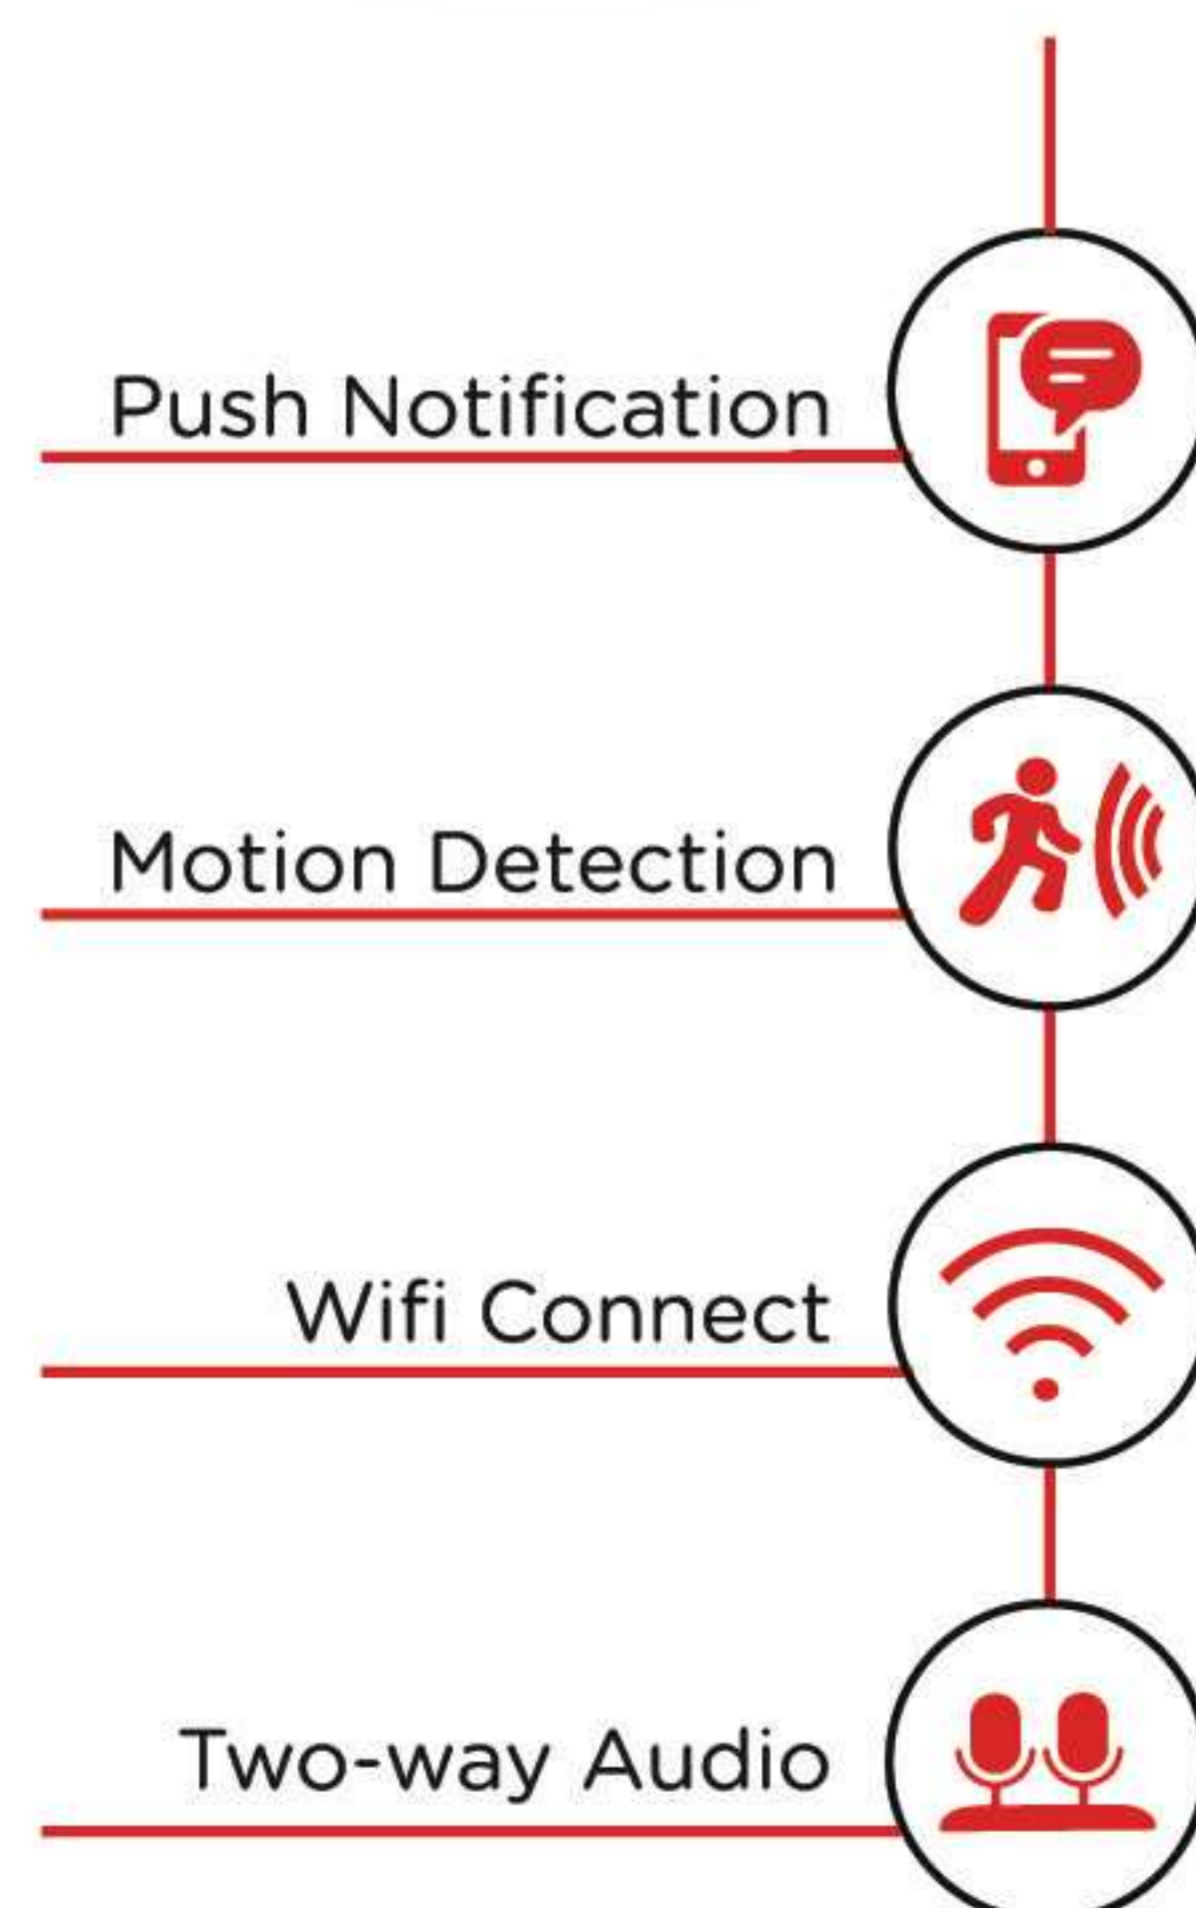

Two Lens Design Camera

Strong waterproof
HD Wireless Outdoor IP Camera

- * Dual lens
- * Lens 3.6mm(6mm/8mm optional)
- * Resolution 2MP(1920*1080P)
- * Pan/Tilt Angle Pan:355° Tilt:120°
- * Compression H.264
- * Automatic tracking
- * Push notification
- * Cloud storage Tuya, Amazon Alexa, Google home (need subscribe)
- * Waterproof IP65

- * Dual lens
- * Lens 3.6mm(6mm/8mm optional)
- * Resolution 2MP(1920*1080P)
- * Compression H.264 dual stream
- * Automatic tracking
- * Push notification
- * Cloud storage support Amazon Alexa, Google home (need subscribe)
- * Waterproof IP65

Dome Camera

1080P

720P

A81

- * Lens 3.6mm(6mm/8mm optional)
- * Resolution 2MP(1920*1080P)
- * Operation Free smart App
- * Pan/Tilt Angle Pan:355° Tilt:120°
- * Compression H.264 dual stream
- * WiFi protocol 2.4G
- * Automatic tracking
- * Push notification
- * TF storage Max 128G
- * Cloud storage support Amazon Alexa, Google home (need subscribe)

A531

- * 2MP/1080P/H.264
- * PIR Motion detection
- * IR-LED Night vision 10meters.
- * WiFi 2.4G
- * TUYA smart App
- * Two-way audio
- * Push notification
- * 2*18650 Battery (5200mAh)
- * Storage: SD Max 128GB or Cloud
- * Power: Support 6month stand by