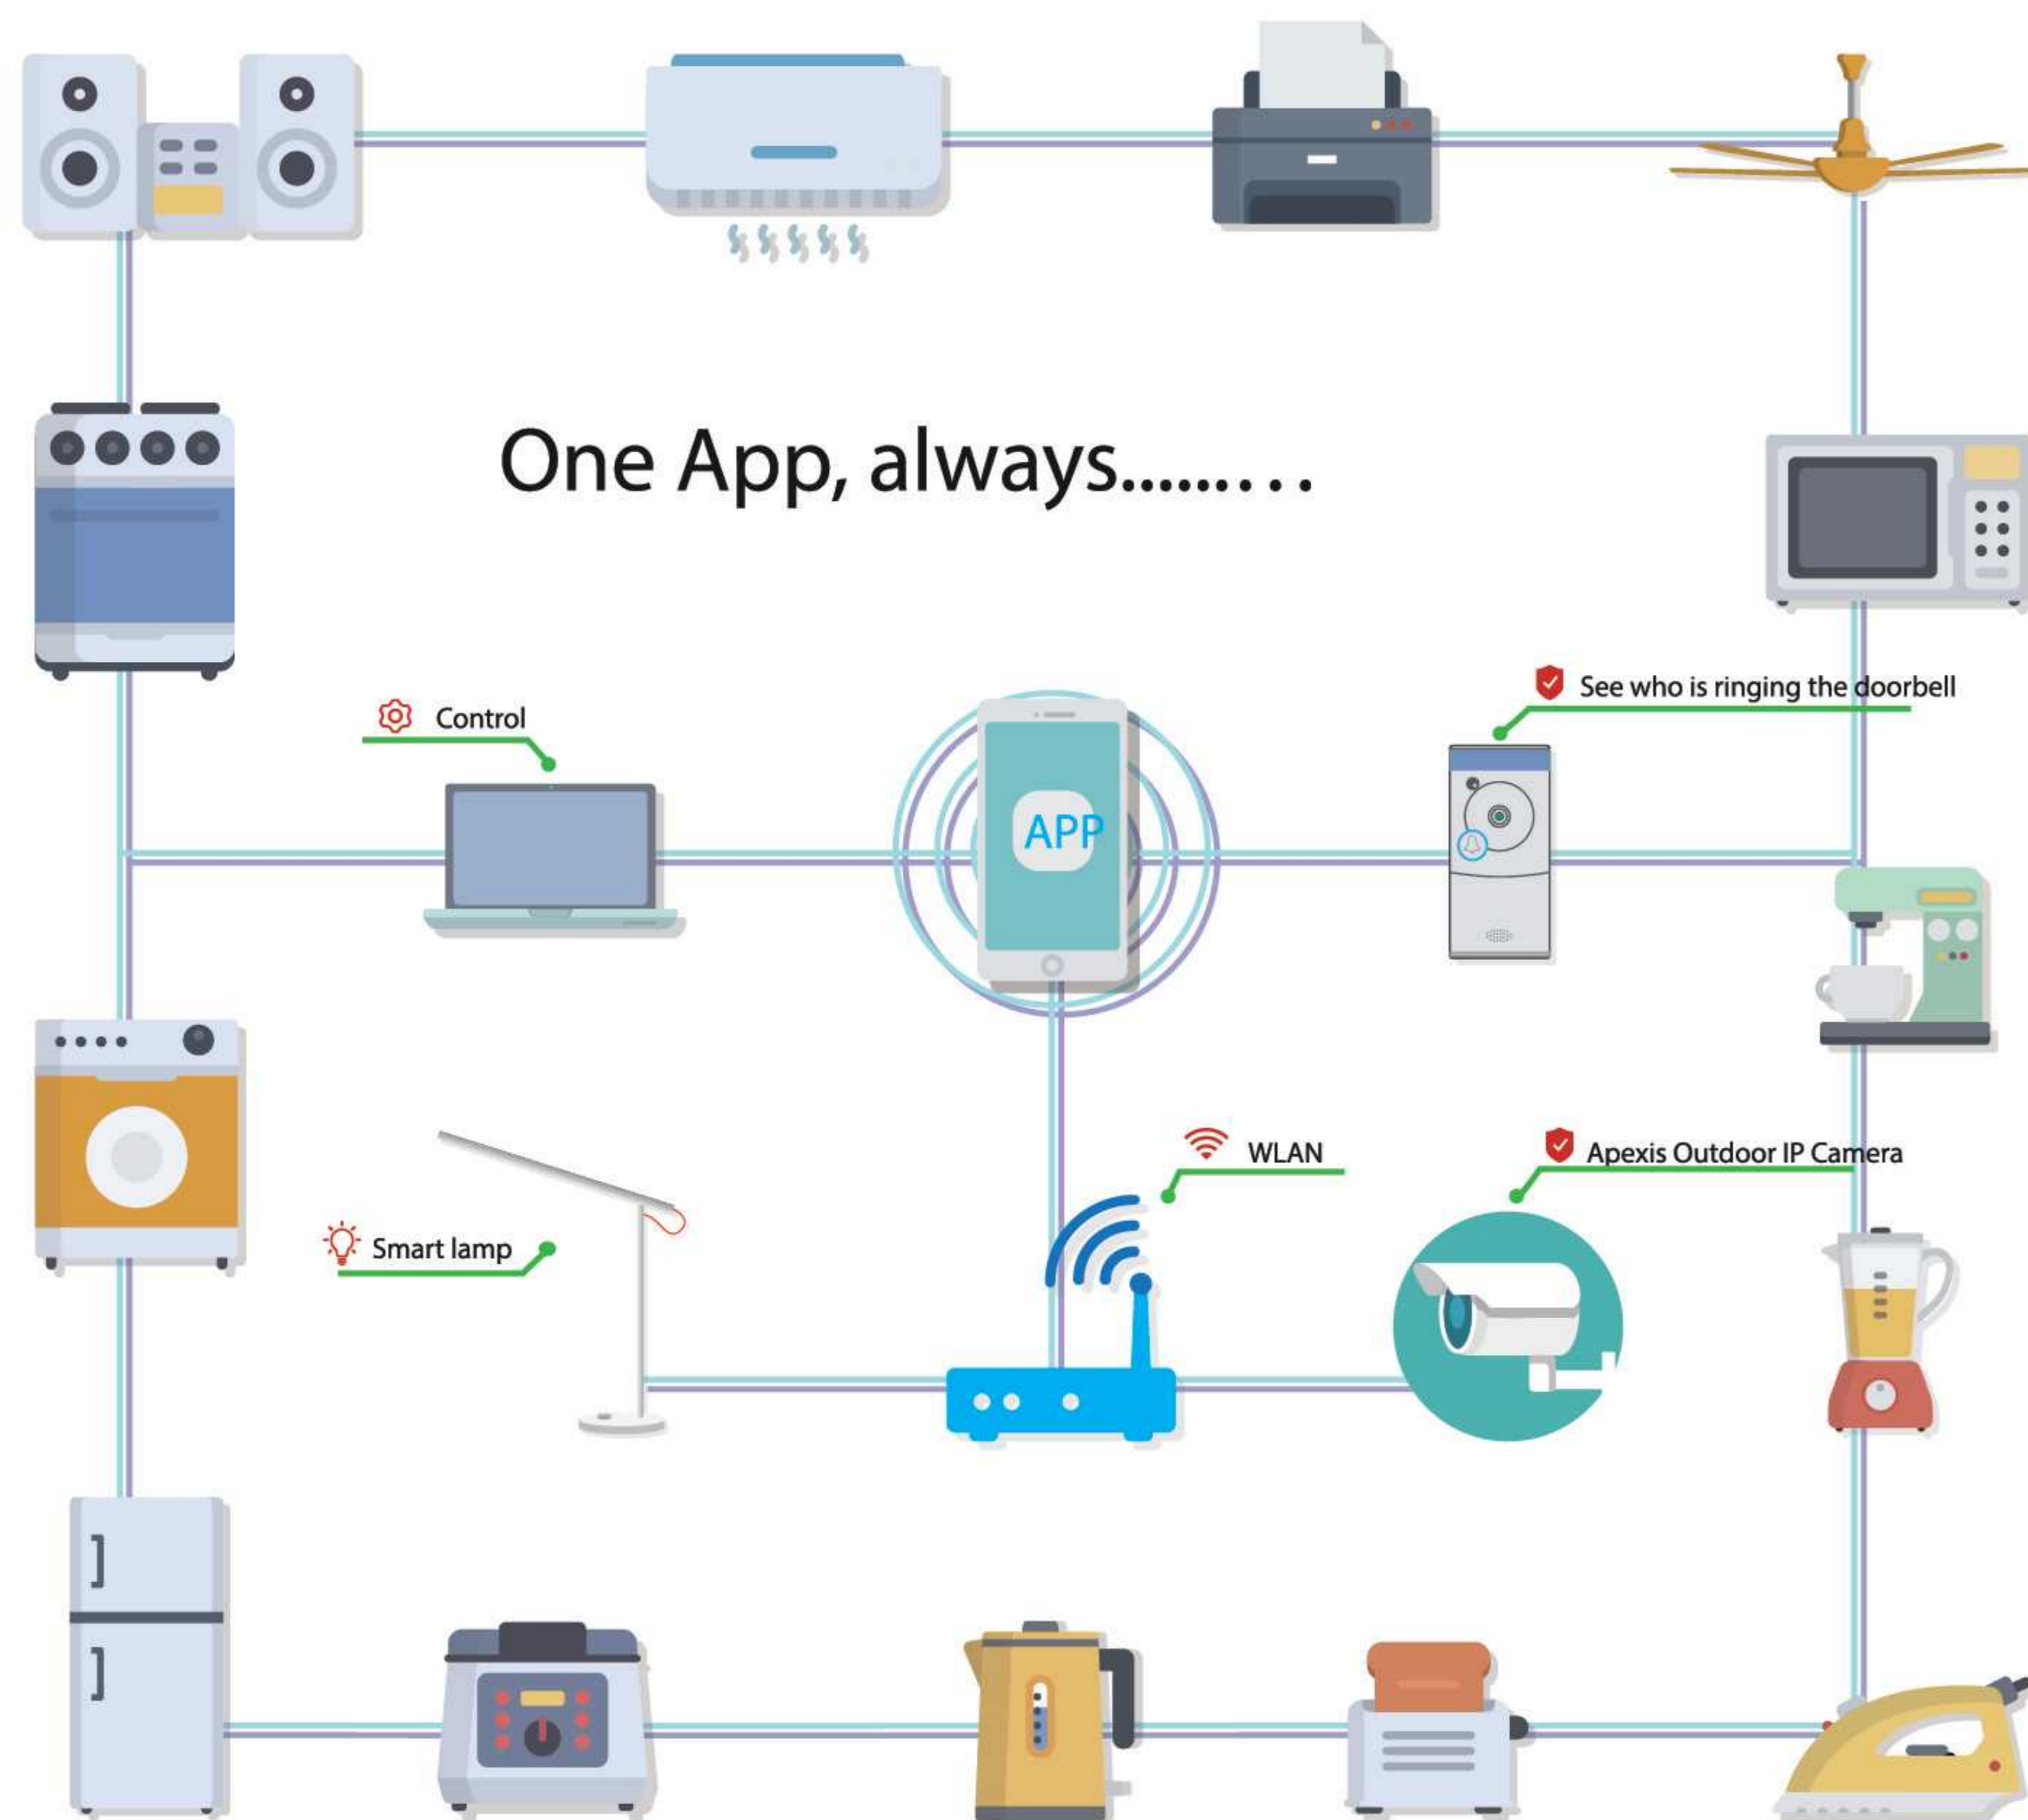

RoHS

CE

FCC

IOS9001:2008

BSCI

Start the intelligent journey...

Regardless how many types of devices, how many factories to deal with, Apexis platform allows everything under one app

Baby Monitor

Remotely monitoring your babies, kids or parents and staying in touch with them

A312

- * Lens 3.6mm(6mm/8mm optional)
- * Resolution 2MP(1920*1080P)
- * Pan/Tilt Angle Pan:355° Tilt: 120°
- * Cry Detection/Play lullabies
- * Compression H.265/H.264
- * WiFi protocol 2.4G
- * RGB lights & Temp. Sensor
- * Automatic tracking Support
- * TF storage Max 128G
- * Infrared night vision Max 10 meters
- * Cloud storage support Amazon Alexa Google home (need subscribe)

A329

- * 5" LCD Screen
- * Lens 3.6mm(6mm/8mm optional)
- * Resolution 2MP(1920*1080P)
- * Pan/Tilt Angle Pan:355° Tilt: 120°
- * Cry Detection/Play lullabies
- * Compression H.265/H.264
- * WiFi protocol 2.4G
- * RGB lights & Temp. Sensor
- * Automatic tracking Support
- * TF storage Max 128G
- * Infrared night vision Max 10 meters
- * Cloud storage support Amazon Alexa Google home (need subscribe)