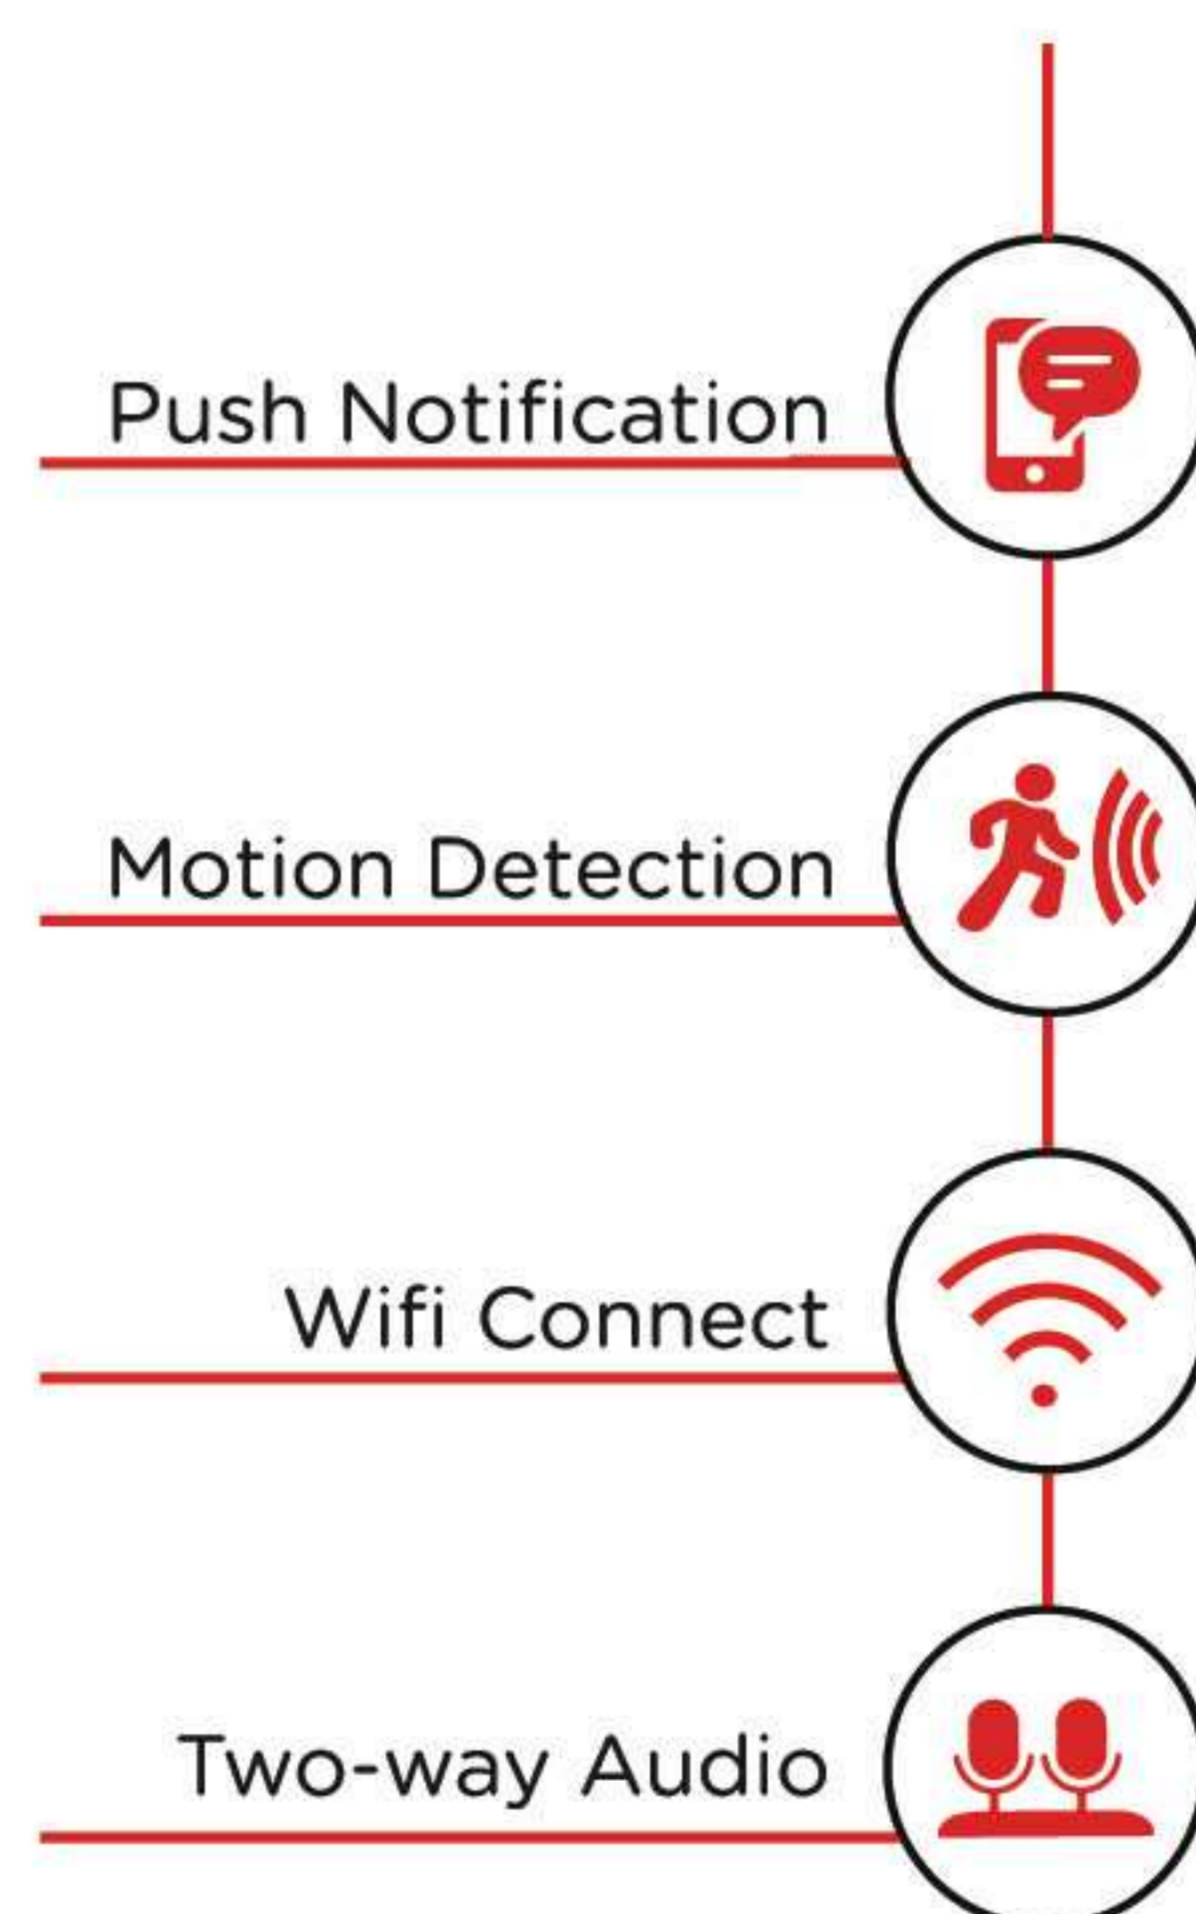

- BLACK
- WHITE

A610

- * Lens 3.6mm(6mm/8mm optional)
- * Resolution 2MP(1920*1080P)
- * H.264 video compression
- * Pan/Tilt Angle Pan:355° Tilt:180°
- * Two-way audio
- * TF storage Max 128G
- * WIFI(IEEE802.11b/g/n)
- * iOS & Android APP remote control
- * Push Notification
- * Waterproof IP65

A612

- * Lens 3.6mm(6mm/8mm optional)
- * Resolution 2MP(1920*1080P)
- * H.264 video compression
- * Pan/Tilt Angle Pan:355° Tilt:180°
- * Two-way audio
- * TF storage Max 128G
- * WiFi protocol 2.4G
- * IOs & Android APP remote control
- * Push Notification
- * Waterproof IP65

- * Lens 3.6mm(6mm/8mm optional)
- * Resolution 2MP(1920*1080P)
- * H.264 video compression
- * Pan/Tilt Angle Pan:355° Tilt:180°
- * Two-way audio
- * TF storage Max 128G
- * WiFi protocol 2.4G
- * IOs & Android APP remote control
- * Push Notification
- * Waterproof IP65

Outdoor Floodlight Camera

Take care of the house

At night lighting

All-day guard

A611

- * Lens 3.6mm(6mm/8mm optional)
- * Resolution 2MP(1920*1080P)
- * H.264 video compression
- * Pan/Tilt Angle Pan:355° Tilt:180°
- * Two-way audio
- * TF storage Max 128G
- * WiFi protocol 2.4G
- * IOs & Android APP remote control
- * Push Notification
- * Operation Free smart App
- * Waterproof IP65