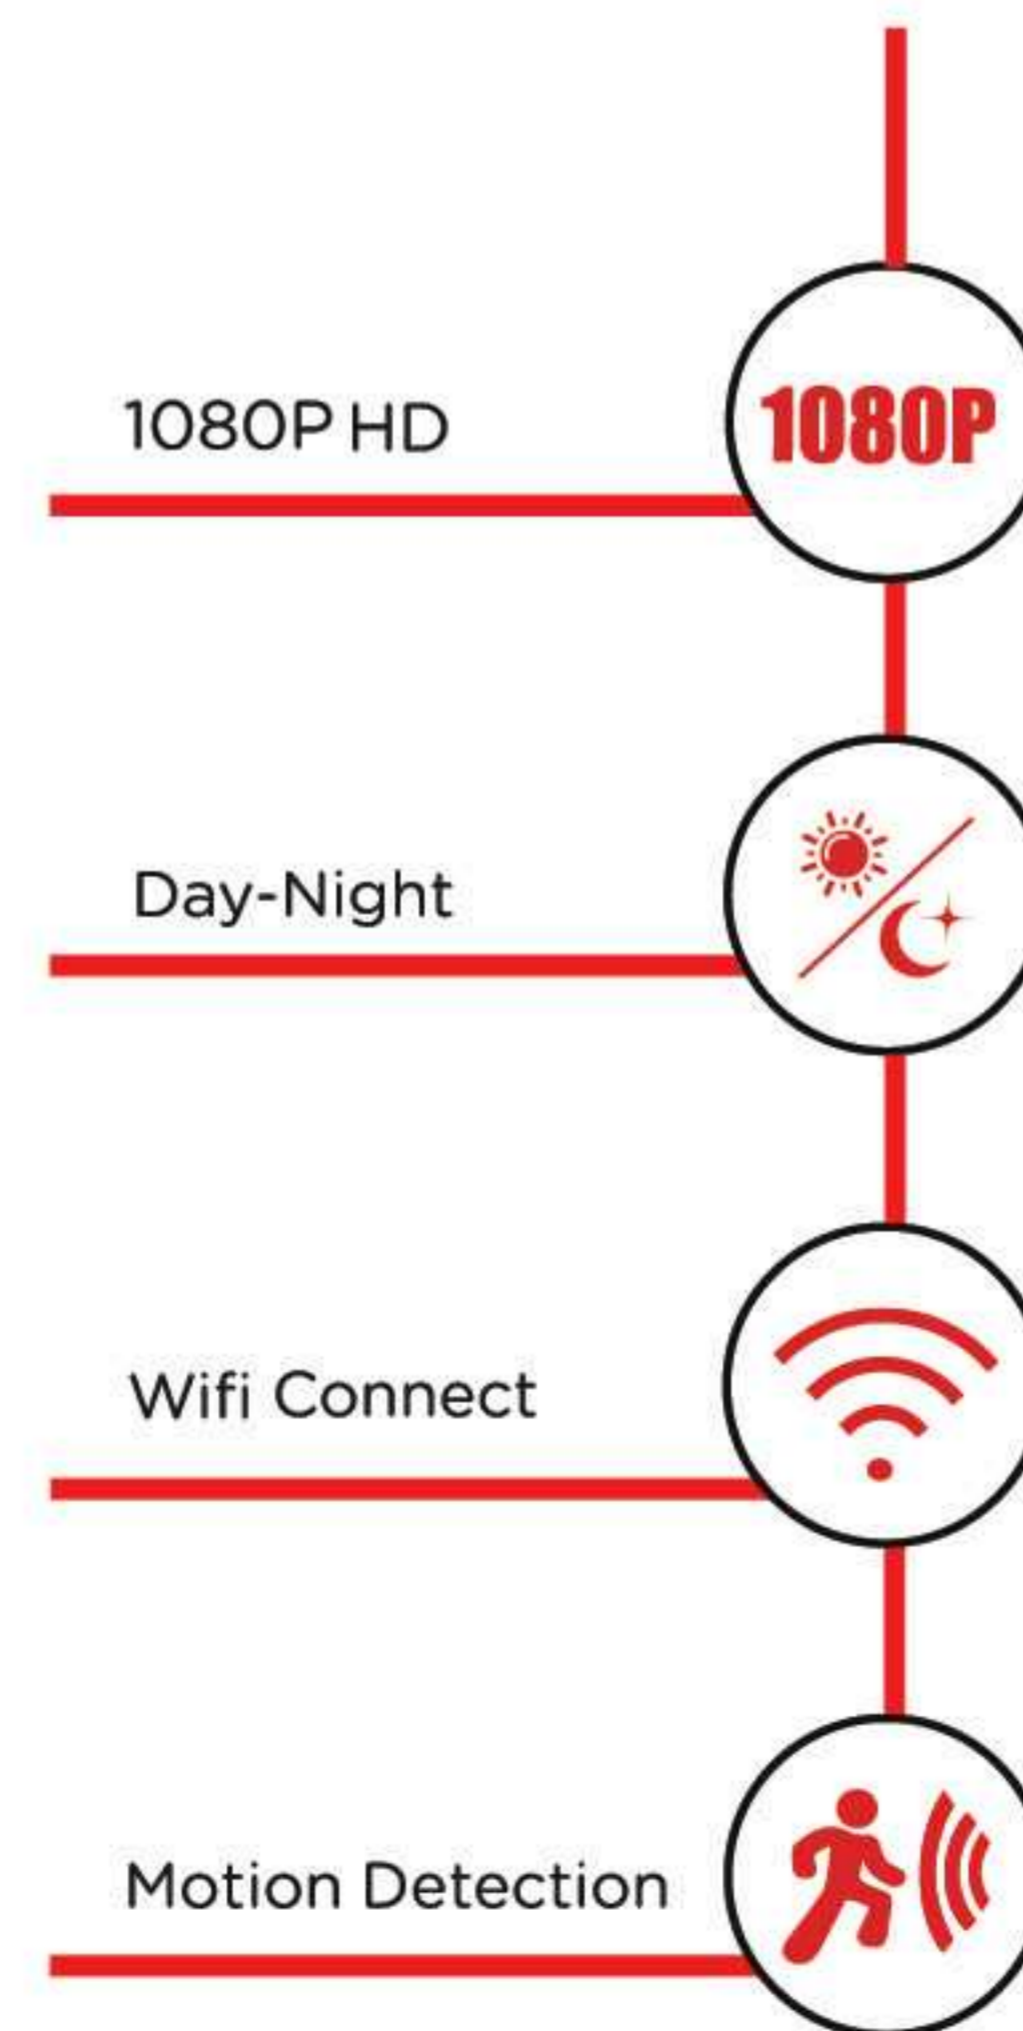

A612

- * Lens 3.6mm(6mm/8mm optional)
- * Resolution 2MP(1920*1080P)
- * H.264 video compression
- * Pan/Tilt Angle Pan:355° Tilt:180°
- * Two-way audio
- * TF storage Max 128G
- * WiFi protocol 2.4G
- * IOs & Android APP remote control
- * Push Notification
- * Waterproof IP65

- * Lens 3.6mm(6mm/8mm optional)
- * Resolution 2MP(1920*1080P)
- * H.264 video compression
- * Pan/Tilt Angle Pan:355° Tilt:180°
- * Two-way audio
- * TF storage Max 128G
- * WiFi protocol 2.4G
- * IOs & Android APP remote control
- * Push Notification
- * Waterproof IP65

Outdoor Floodlight Camera

Take care of the house

At night lighting

All-day guard

A611

- * Lens 3.6mm(6mm/8mm optional)
- * Resolution 2MP(1920*1080P)
- * H.264 video compression
- * Pan/Tilt Angle Pan:355° Tilt:180°
- * Two-way audio
- * TF storage Max 128G
- * WiFi protocol 2.4G
- * IOs & Android APP remote control
- * Push Notification
- * Operation Free smart App
- * Waterproof IP65

A67

- * Lens 3.6mm(6mm/8mm optional)
- * Resolution 2MP(1920*1080P)
- * Pan/Tilt Angle Pan:355° Tilt:120°
- * Compression H.264 dual stream
- * Two-way audio
- * Automatic tracking
- * Push notification
- * TF storage Max 128G
- * Cloud storage Support Amazon Alexa, Google home (need subscribe)
- * Waterproof IP65