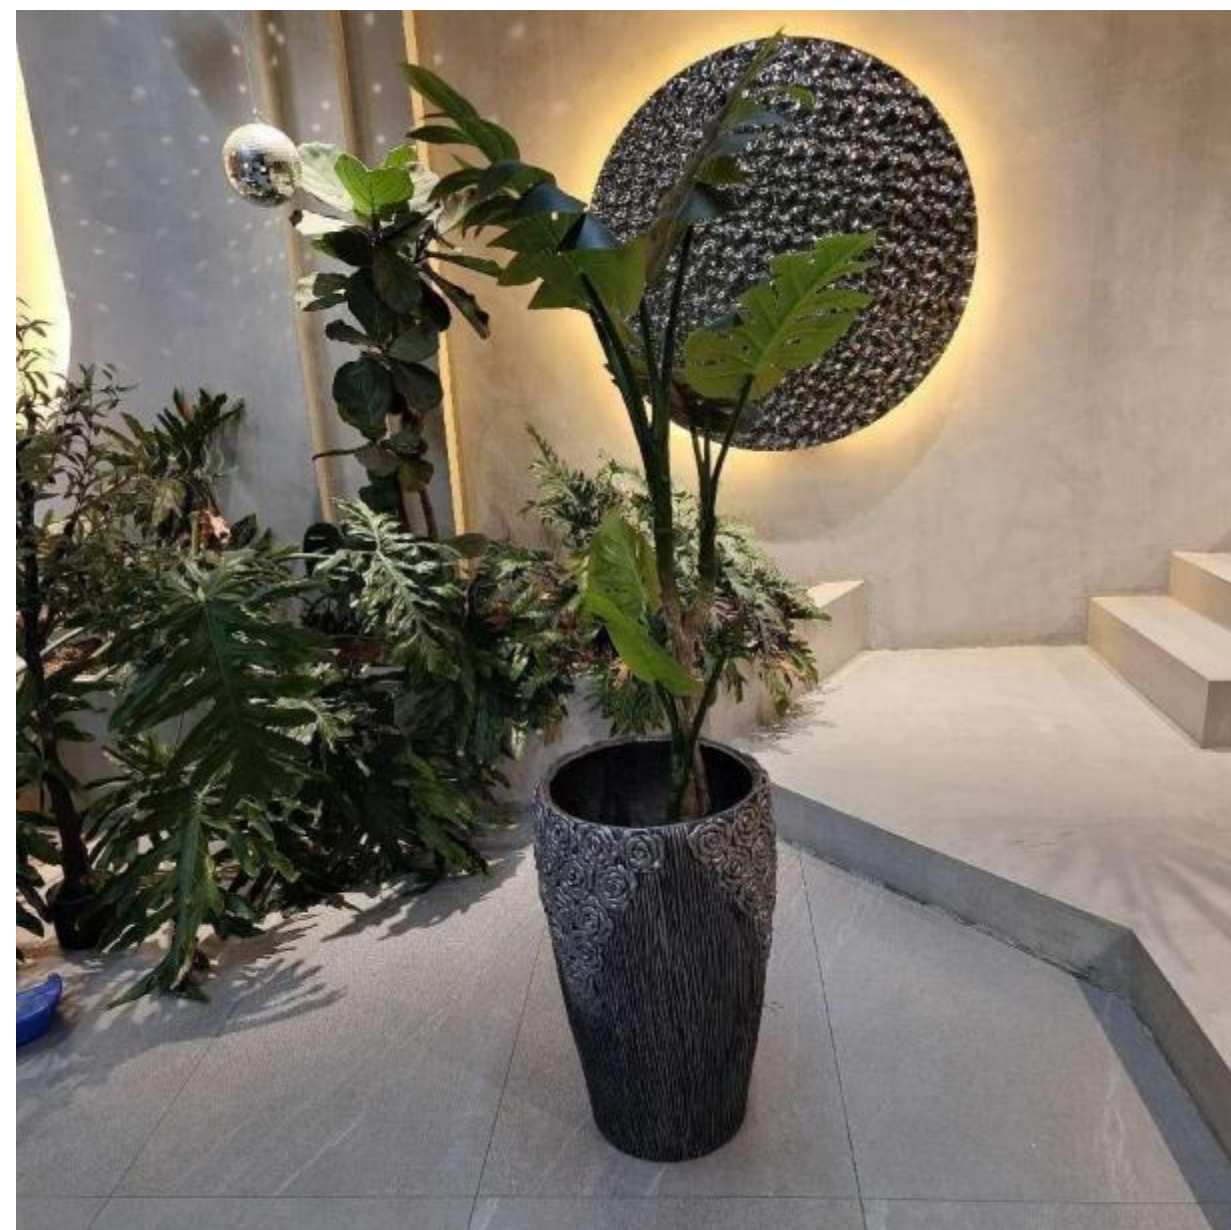

Fiber Clay Planter

QG-182

A

:D370*H620mm