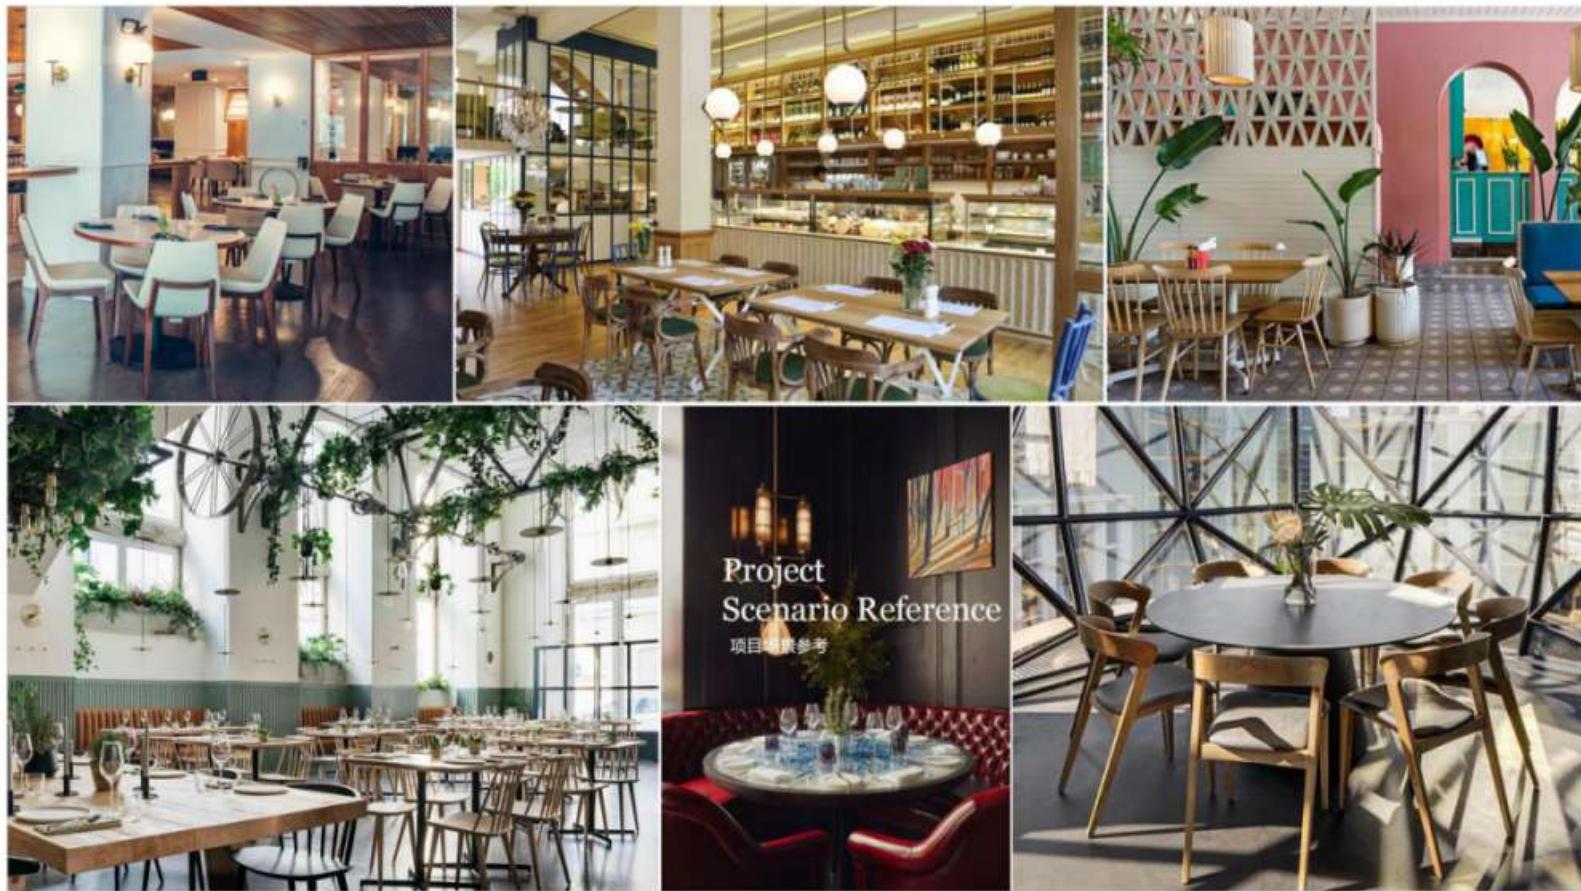

Project Scenario Reference 项目场景参考